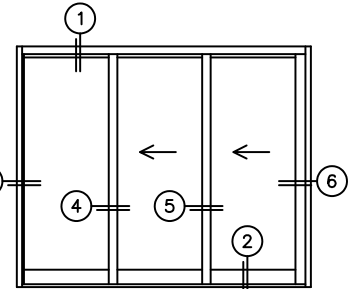

FLEETWOOD
WINDOWS & DOORS
FleetwoodUSA.com

NORWOOD 3070EX M/S
OXX STANDARD CONFIGURATION
WITH SCREENS

ORDER NO.:

ITEM NO.:

REQUIRED DEALER INFO.

A(NET FRAME WIDTH)

B(NET FRAME HEIGHT)

SILL PAN HEIGHT (INTERIOR LEG)
(3/4", 1-1/16", 1-7/16" OR 1-7/8")

NOTES:

OXX DOOR SHOWN

(USE RULER TO SCALE DIMENSIONS IN INCHES)

SCALE: 1/4"

- 3
FIXED JAMB
- 4
INTERLOCKERS
- 5
INTERLOCKERS
- 6
LOCK JAMB

1/4" ——— **A** NET FRAME WIDTH ——— 1/4"