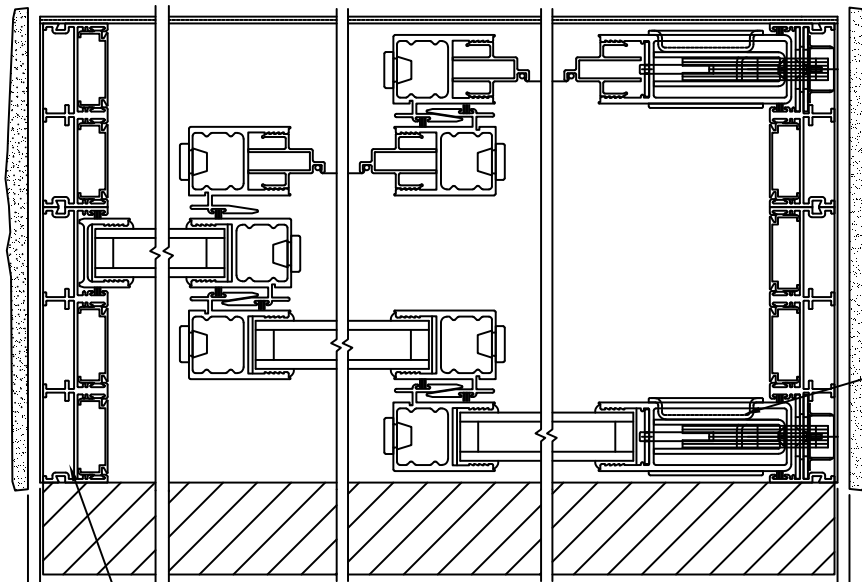

FLEETWOOD
WINDOWS & DOORS
FleetwoodUSA.com

NORWOOD 3070EX M/S
OXX STANDARD CONFIGURATION
WITH SCREENS

ORDER NO.:

ITEM NO.:

REQUIRED DEALER INFO.

A(NET FRAME WIDTH)

B(NET FRAME HEIGHT)

SILL PAN HEIGHT (INTERIOR LEG)
(3/4", 1-1/16", 1-7/16" OR 1-7/8")

NOTES:

OXX DOOR SHOWN

(USE RULER TO SCALE DIMENSIONS IN INCHES)

SCALE: 1/4"

- 3
FIXED JAMB
- 4
INTERLOCKERS
- 5
INTERLOCKERS
- 6
LOCK JAMB

1/4" ——— **A** NET FRAME WIDTH ——— 1/4"