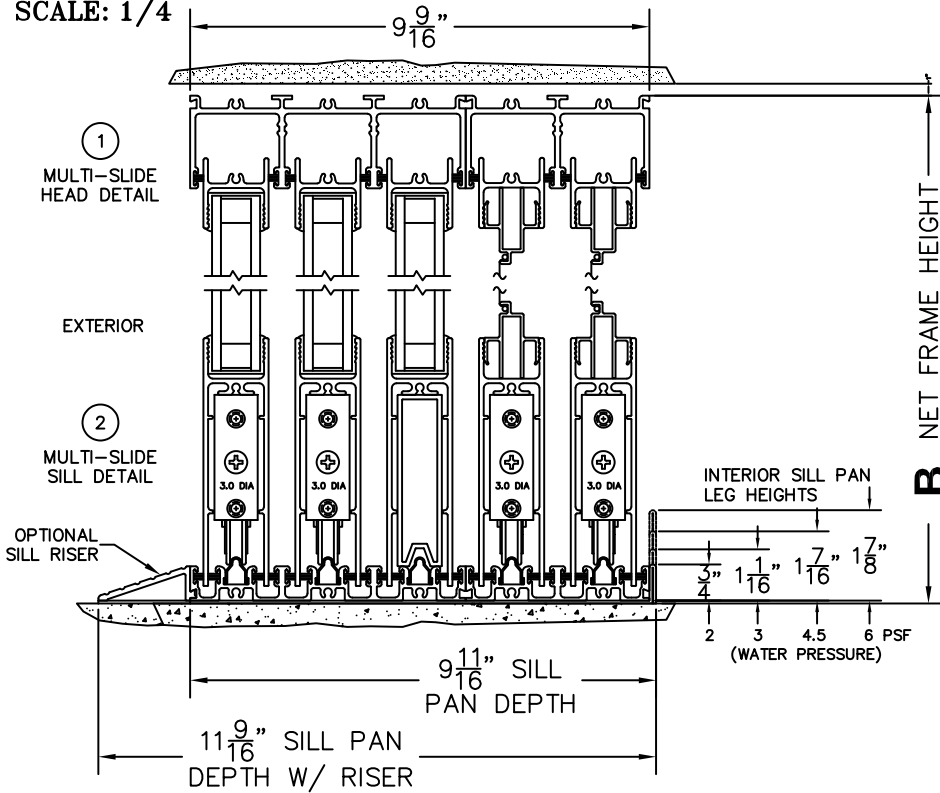

NOTES:

OXX DOOR SHOWN

(USE RULER TO SCALE DIMENSIONS IN INCHES)

SCALE: 1/4"

- 3
FIXED JAMB
- 4
INTERLOCKERS
- 5
INTERLOCKERS
- 6
LOCK JAMB

1/4" ——— **A** NET FRAME WIDTH ——— 1/4"