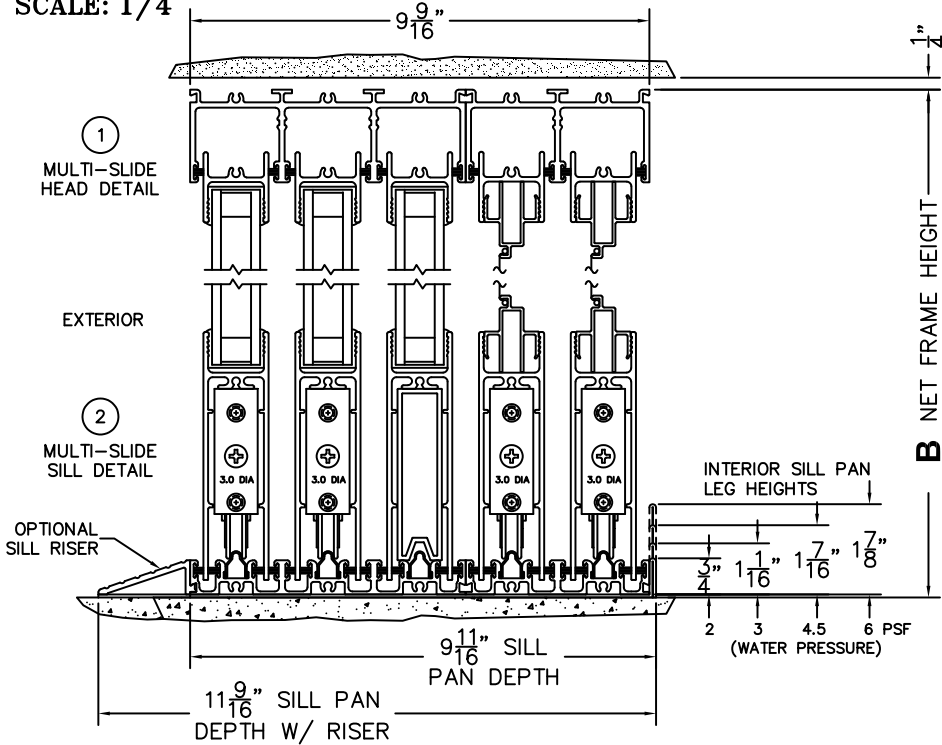

NOTES:

OXX DOOR SHOWN

(USE RULER TO SCALE DIMENSIONS IN INCHES)

SCALE: 1/4"

3 FIXED JAMB 4 INTERLOCKERS 5 INTERLOCKERS 6 LOCK JAMB