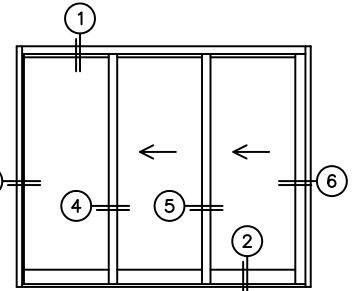

FLEETWOOD
WINDOWS & DOORS
FleetwoodUSA.com

NORWOOD 3070EX M/S
OXX STANDARD CONFIGURATION
WITH SCREENS

ORDER NO.:

ITEM NO.:

REQUIRED DEALER INFO.

A(NET FRAME WIDTH)

B(NET FRAME HEIGHT)

SILL PAN HEIGHT (INTERIOR LEG)
(3/4", 1-1/16", 1-7/16" OR 1-7/8")

NOTES:

OXX DOOR SHOWN

(USE RULER TO SCALE DIMENSIONS IN INCHES)

SCALE: 1/4"

3 FIXED JAMB 4 INTERLOCKERS 5 INTERLOCKERS 6 LOCK JAMB