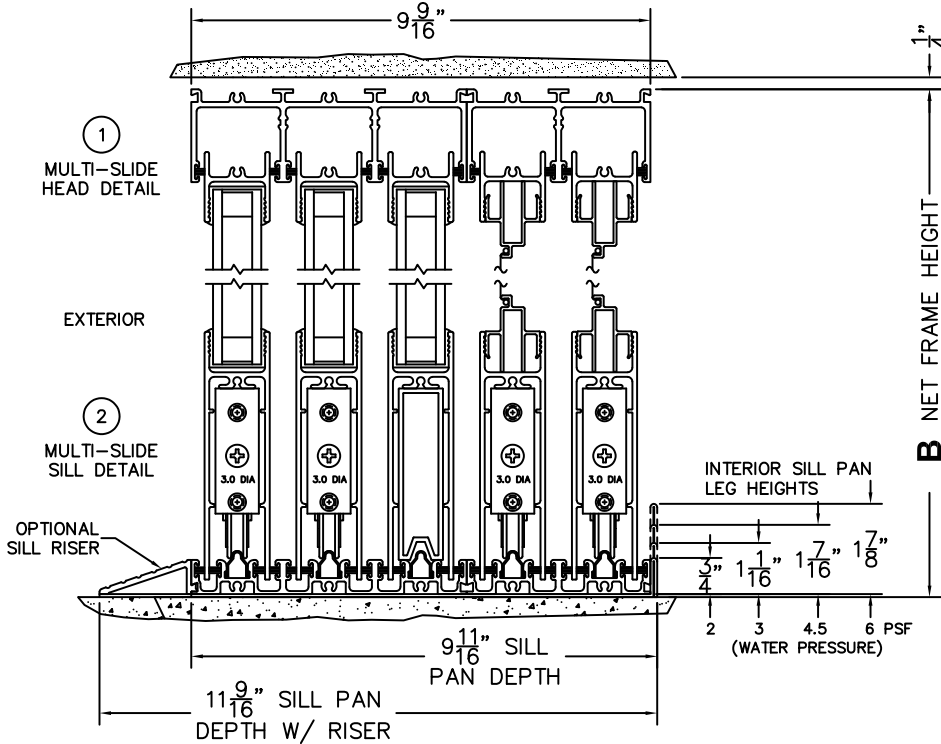

FLEETWOOD
WINDOWS & DOORS
FleetwoodUSA.com

NORWOOD 3070EX M/S
OXX CUSTOM CONFIGURATION
WITH SCREENS

ORDER NO.:

ITEM NO.:

REQUIRED DEALER INFO.

A(NET FRAME WIDTH)

B(NET FRAME HEIGHT)

SILL PAN HEIGHT (INTERIOR LEG)
(3/4", 1-1/16", 1-7/16" OR 1-7/8")

NOTES:

(USE RULER TO SCALE DIMENSIONS IN INCHES)

SCALE: 1/4

3 FIXED JAMB 4 INTERLOCKERS 5 INTERLOCKERS 6 LOCK JAMB