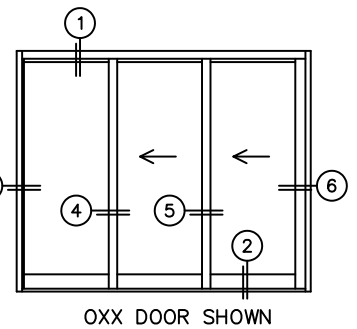

FLEETWOOD
WINDOWS & DOORS
FleetwoodUSA.com

NORWOOD 3070EX M/S
OXX CUSTOM CONFIGURATION
WITH SCREENS

ORDER NO.:

ITEM NO.:

REQUIRED DEALER INFO.

A(NET FRAME WIDTH)

B(NET FRAME HEIGHT)

SILL PAN HEIGHT (INTERIOR LEG)
(3/4", 1-1/16", 1-7/16" OR 1-7/8")

NOTES:

(USE RULER TO SCALE DIMENSIONS IN INCHES)

SCALE: 1/4

3 FIXED JAMB 4 INTERLOCKERS 5 INTERLOCKERS 6 LOCK JAMB