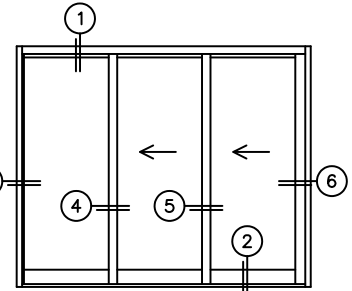

FLEETWOOD
WINDOWS & DOORS
FleetwoodUSA.com

NORWOOD 3070EX M/S
OXX CUSTOM CONFIGURATION
WITH SCREENS

ORDER NO.:

ITEM NO.:

REQUIRED DEALER INFO.

A (NET FRAME WIDTH)

B (NET FRAME HEIGHT)

SILL PAN HEIGHT (INTERIOR LEG)
(3/4", 1-1/16", 1-7/16" OR 1-7/8")

NOTES:

OXX DOOR SHOWN

(USE RULER TO SCALE DIMENSIONS IN INCHES)

SCALE: 1/4

3 FIXED JAMB 4 INTERLOCKERS 5 INTERLOCKERS 6 LOCK JAMB