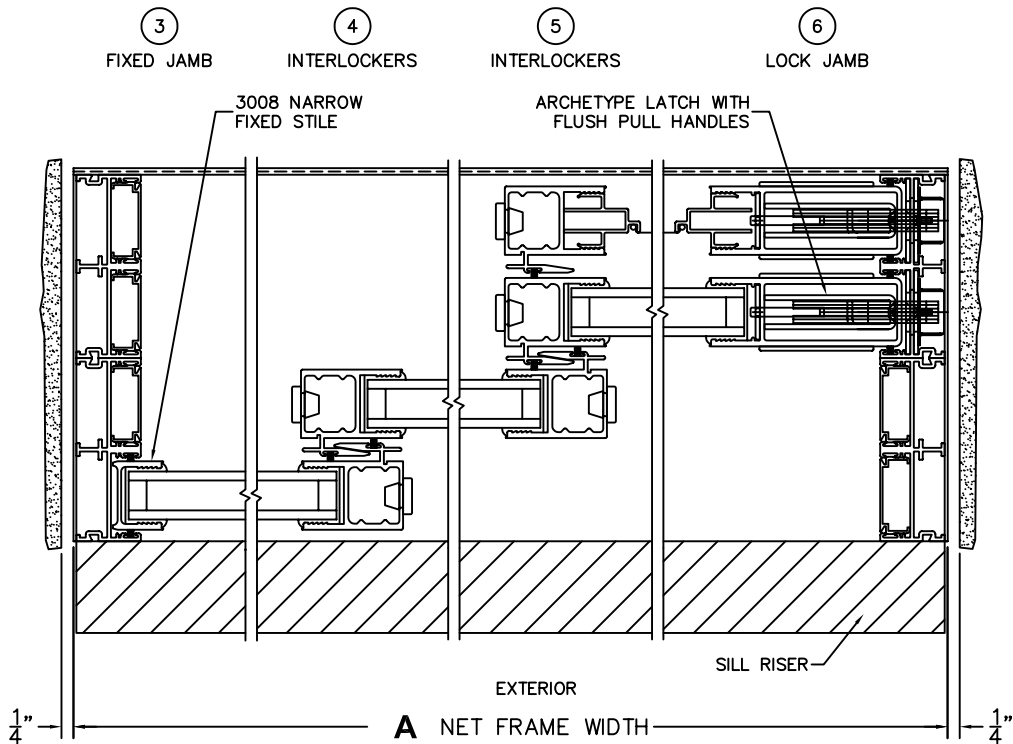

FLEETWOOD
WINDOWS & DOORS
FleetwoodUSA.com

NORWOOD 3070EX M/S
OXX STANDARD CONFIGURATION
WITH SCREENS

ORDER NO.:

ITEM NO.:

SCALE: 1/4

FLEETWOOD
WINDOWS & DOORS
FleetwoodUSA.com

NORWOOD 3070EX M/S
OXX STANDARD CONFIGURATION
WITH SCREENS

ORDER NO.:

ITEM NO.:

SCALE: 1/4

NON-FLUSH STACK: PANELS IN OPEN POSITION