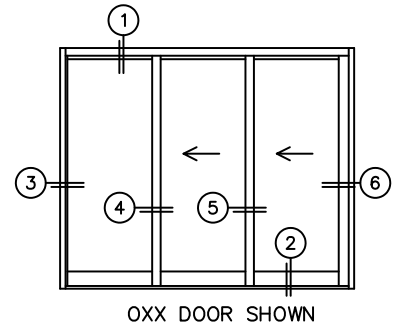

FLEETWOOD
WINDOWS & DOORS
FleetwoodUSA.com

NORWOOD 3070EX M/S
OXX STANDARD CONFIGURATION
NO SCREENS

ORDER NO.:

ITEM NO.:

REQUIRED DEALER INFO.

A(NET FRAME WIDTH)

B(NET FRAME HEIGHT)

SILL PAN HEIGHT (INTERIOR LEG)
(3/4", 1-1/16", 1-7/16" OR 1-7/8")

NOTES:

(USE RULER TO SCALE DIMENSIONS IN INCHES)

SCALE: 1/4

- ③
LOCK JAMB
- ④
INTERLOCKERS
- ⑤
INTERLOCKERS
- ⑥
FIXED JAMB