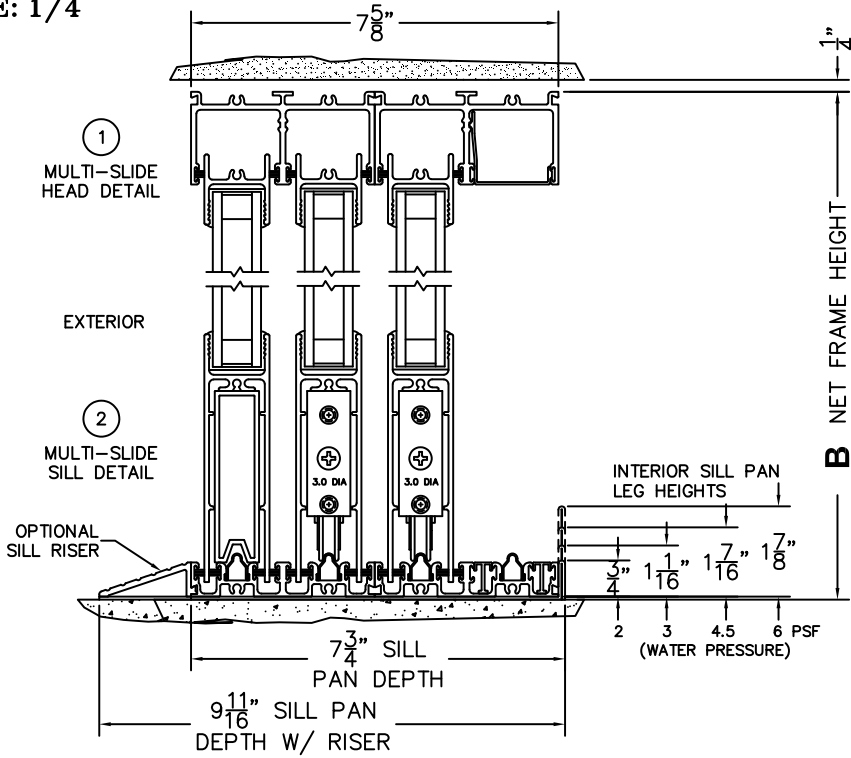

FLEETWOOD
WINDOWS & DOORS
FleetwoodUSA.com

NORWOOD 3070EX M/S
OXX STANDARD CONFIGURATION
NO SCREENS

ORDER NO.:

ITEM NO.:

REQUIRED DEALER INFO.

A(NET FRAME WIDTH)

B(NET FRAME HEIGHT)

SILL PAN HEIGHT (INTERIOR LEG)
(3/4", 1-1/16", 1-7/16" OR 1-7/8")

NOTES:

(USE RULER TO SCALE DIMENSIONS IN INCHES)

SCALE: 1/4

- ③
LOCK JAMB
- ④
INTERLOCKERS
- ⑤
INTERLOCKERS
- ⑥
FIXED JAMB