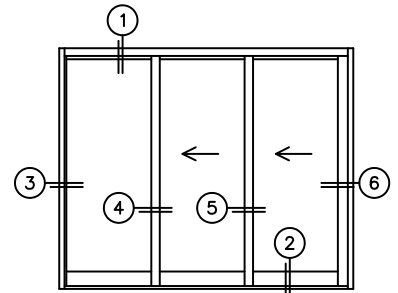

FLEETWOOD
WINDOWS & DOORS
FleetwoodUSA.com

NORWOOD 3070EX M/S
OXX STANDARD CONFIGURATION
WITH SCREENS

ORDER NO.:

ITEM NO.:

REQUIRED DEALER INFO.

A(NET FRAME WIDTH)

B(NET FRAME HEIGHT)

SILL PAN HEIGHT (INTERIOR LEG)
(3/4", 1-1/16", 1-7/16" OR 1-7/8")

NOTES:

(USE RULER TO SCALE DIMENSIONS IN INCHES)

SCALE: 1/4"

3
FIXED JAMB

4
INTERLOCKERS

5
INTERLOCKERS

6
LOCK JAMB