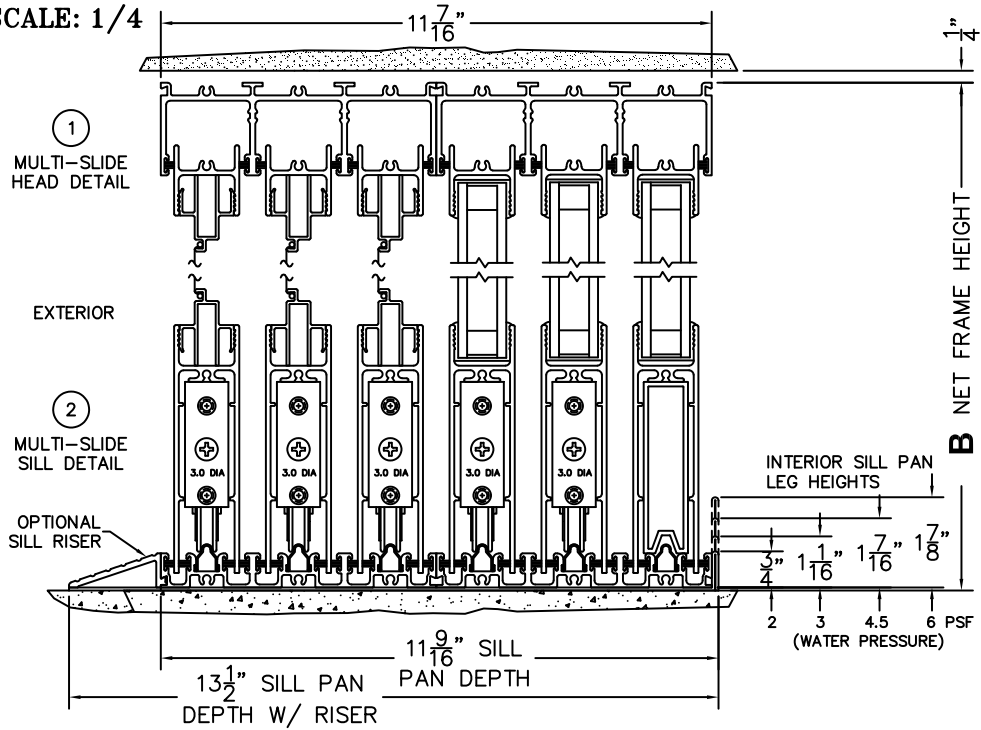

FLEETWOOD
WINDOWS & DOORS
FleetwoodUSA.com

NORWOOD 3070EX M/S
OXX STANDARD CONFIGURATION
WITH SCREENS

ORDER NO.:

ITEM NO.:

REQUIRED DEALER INFO.

A(NET FRAME WIDTH)

B(NET FRAME HEIGHT)

SILL PAN HEIGHT (INTERIOR LEG)
(3/4", 1-1/16", 1-7/16" OR 1-7/8")

NOTES:

(USE RULER TO SCALE DIMENSIONS IN INCHES)

SCALE: 1/4"

3
FIXED JAMB

4
INTERLOCKERS

5
INTERLOCKERS

6
LOCK JAMB