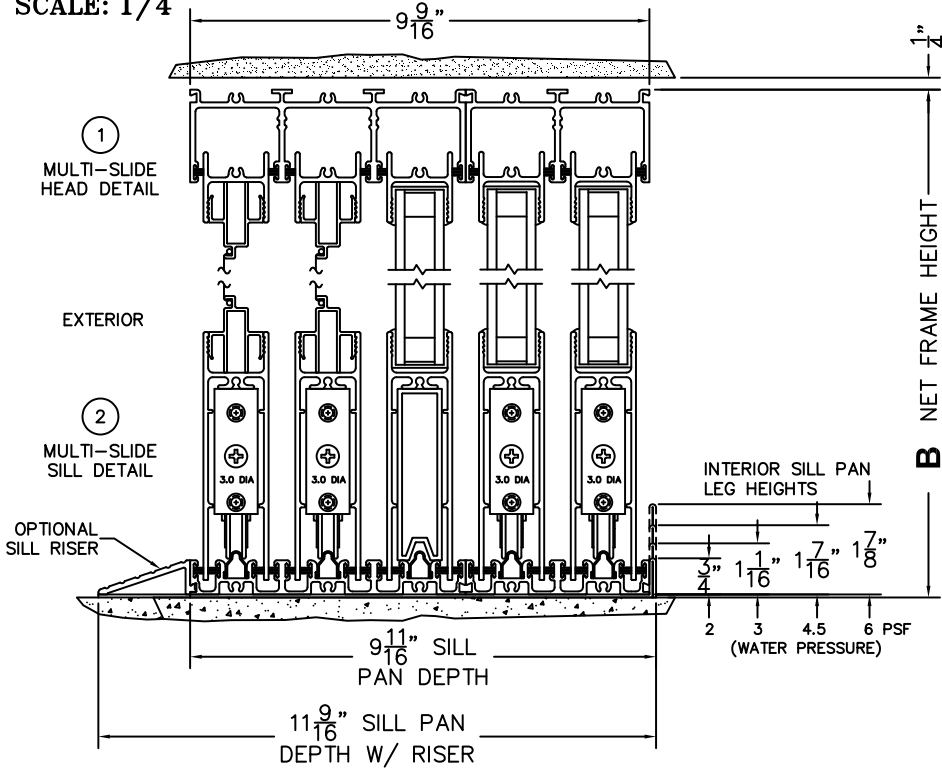

FLEETWOOD
WINDOWS & DOORS
FleetwoodUSA.com

NORWOOD 3070EX M/S
OXX CUSTOM CONFIGURATION
WITH SCREENS

ORDER NO.:

ITEM NO.:

REQUIRED DEALER INFO.

A(NET FRAME WIDTH)

B(NET FRAME HEIGHT)

SILL PAN HEIGHT (INTERIOR LEG)
(3/4", 1-1/16", 1-7/16" OR 1-7/8")

NOTES:

(USE RULER TO SCALE DIMENSIONS IN INCHES)

SCALE: 1/4

3 FIXED JAMB 4 INTERLOCKERS 5 INTERLOCKERS 6 LOCK JAMB

THUMB TURN AND EXTERIOR CYLINDER WITH SECURITY LATCH