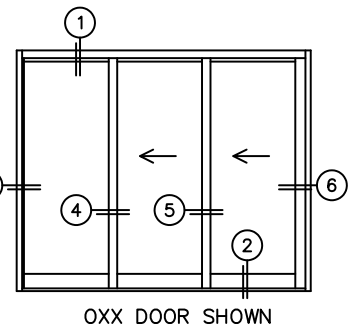

FLEETWOOD
WINDOWS & DOORS
FleetwoodUSA.com

NORWOOD 3070EX M/S
OXX CUSTOM CONFIGURATION
WITH SCREENS

ORDER NO.:

ITEM NO.:

REQUIRED DEALER INFO.

A(NET FRAME WIDTH)

B(NET FRAME HEIGHT)

SILL PAN HEIGHT (INTERIOR LEG)
(3/4", 1-1/16", 1-7/16" OR 1-7/8")

NOTES:

(USE RULER TO SCALE DIMENSIONS IN INCHES)

SCALE: 1/4

3 FIXED JAMB 4 INTERLOCKERS 5 INTERLOCKERS 6 LOCK JAMB

THUMB TURN AND EXTERIOR CYLINDER WITH SECURITY LATCH