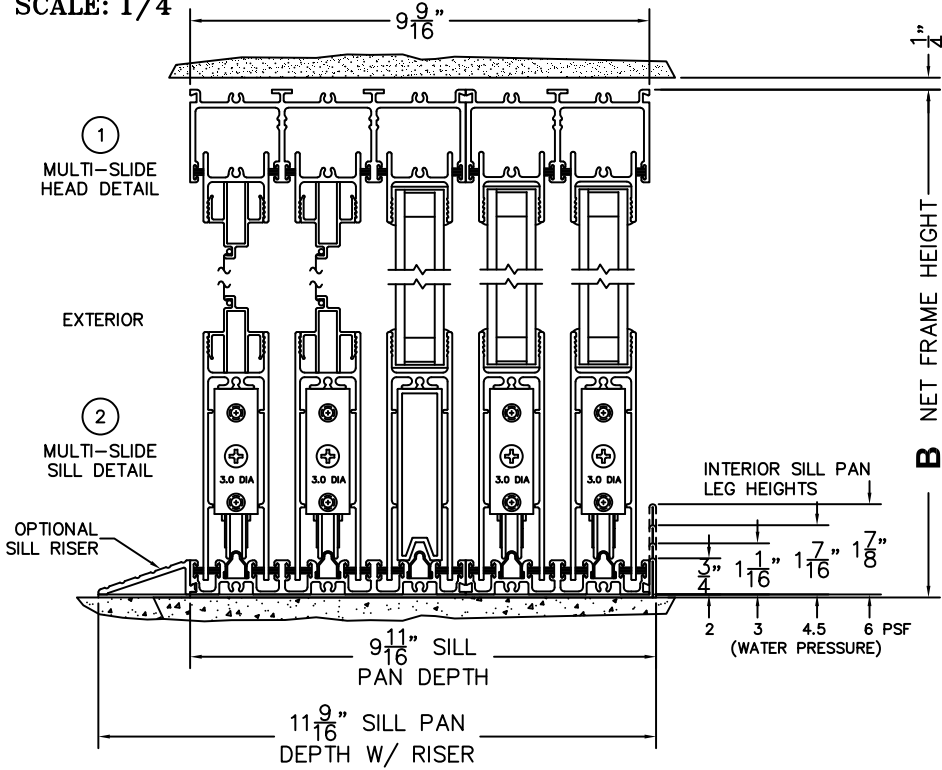

FLEETWOOD
WINDOWS & DOORS
FleetwoodUSA.com

NORWOOD 3070EX M/S
OXX CUSTOM CONFIGURATION
WITH SCREENS

ORDER NO.:

ITEM NO.:

REQUIRED DEALER INFO.

A(NET FRAME WIDTH)

B(NET FRAME HEIGHT)

SILL PAN HEIGHT (INTERIOR LEG)
(3/4", 1-1/16", 1-7/16" OR 1-7/8")

NOTES:

(USE RULER TO SCALE DIMENSIONS IN INCHES)

SCALE: 1/4"

- 3 FIXED JAMB
- 4 INTERLOCKERS
- 5 INTERLOCKERS
- 6 LOCK JAMB

FLUSH PULL HANDLES WITH THUMB TURN AND SECURITY LATCH