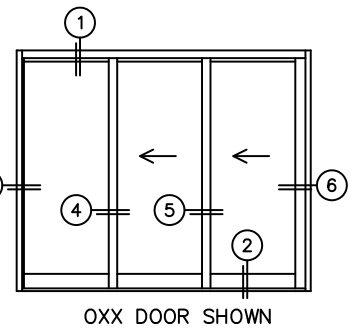

FLEETWOOD
WINDOWS & DOORS
FleetwoodUSA.com

NORWOOD 3070EX M/S
OXX CUSTOM CONFIGURATION
WITH SCREENS

ORDER NO.:

ITEM NO.:

REQUIRED DEALER INFO.

A(NET FRAME WIDTH)

B(NET FRAME HEIGHT)

SILL PAN HEIGHT (INTERIOR LEG)
(3/4", 1-1/16", 1-7/16" OR 1-7/8")

NOTES:

(USE RULER TO SCALE DIMENSIONS IN INCHES)

SCALE: 1/4"

- 3 FIXED JAMB
- 4 INTERLOCKERS
- 5 INTERLOCKERS
- 6 LOCK JAMB

FLUSH PULL HANDLES WITH THUMB TURN AND SECURITY LATCH