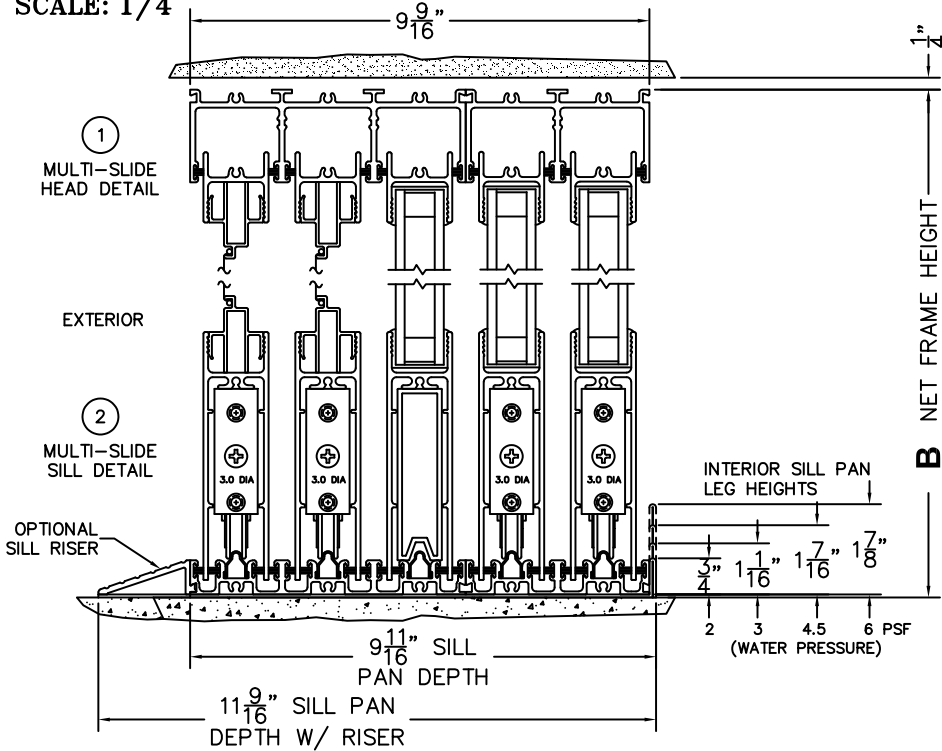

FLEETWOOD
WINDOWS & DOORS
FleetwoodUSA.com

NORWOOD 3070EX M/S
OXX STANDARD CONFIGURATION
WITH SCREENS

ORDER NO.:

ITEM NO.:

REQUIRED DEALER INFO.

A(NET FRAME WIDTH)

B(NET FRAME HEIGHT)

SILL PAN HEIGHT (INTERIOR LEG)
(3/4", 1-1/16", 1-7/16" OR 1-7/8")

NOTES:

(USE RULER TO SCALE DIMENSIONS IN INCHES)

SCALE: 1/4"

3 FIXED JAMB 4 INTERLOCKERS 5 INTERLOCKERS 6 LOCK JAMB