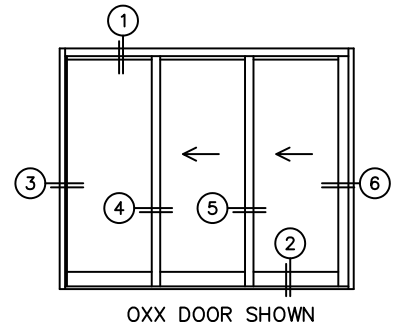

FLEETWOOD
WINDOWS & DOORS
FleetwoodUSA.com

NORWOOD 3070EX M/S
OXX STANDARD CONFIGURATION
WITH SCREENS

ORDER NO.:

ITEM NO.:

REQUIRED DEALER INFO.

A(NET FRAME WIDTH)

B(NET FRAME HEIGHT)

SILL PAN HEIGHT (INTERIOR LEG)
(3/4", 1-1/16", 1-7/16" OR 1-7/8")

NOTES:

(USE RULER TO SCALE DIMENSIONS IN INCHES)

SCALE: 1/4"

3 FIXED JAMB 4 INTERLOCKERS 5 INTERLOCKERS 6 LOCK JAMB