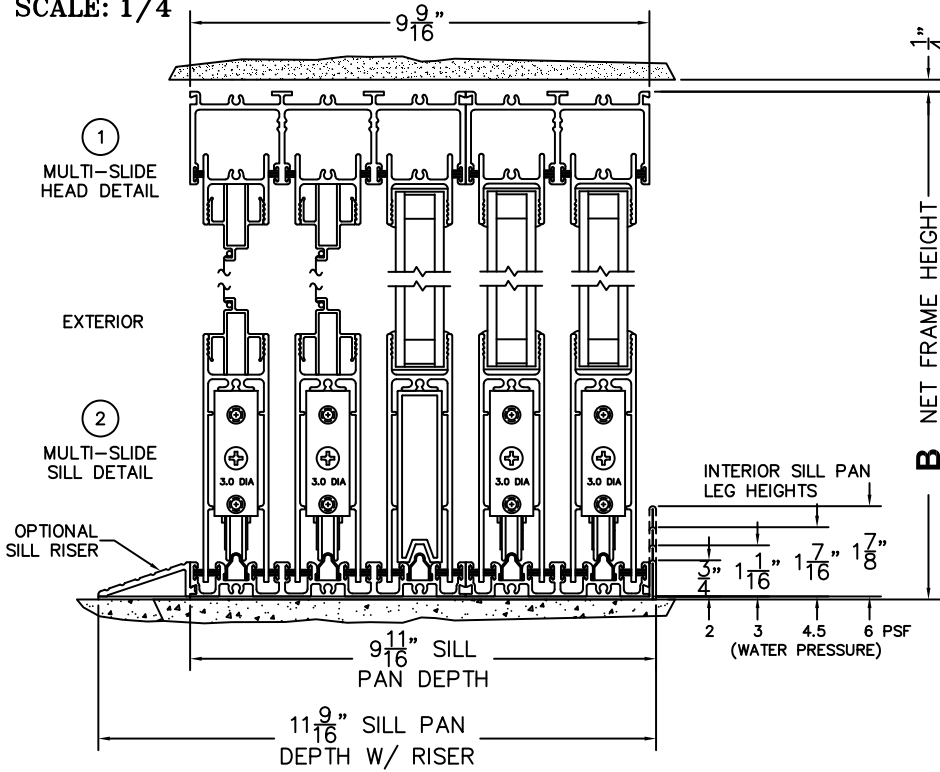

FLEETWOOD
WINDOWS & DOORS
FleetwoodUSA.com

NORWOOD 3070EX M/S
OXX CUSTOM CONFIGURATION
WITH SCREENS

ORDER NO.:

ITEM NO.:

REQUIRED DEALER INFO.

A(NET FRAME WIDTH)

B(NET FRAME HEIGHT)

SILL PAN HEIGHT (INTERIOR LEG)
(3/4", 1-1/16", 1-7/16" OR 1-7/8")

NOTES:

(USE RULER TO SCALE DIMENSIONS IN INCHES)

SCALE: 1/4"

- 3
FIXED JAMB
- 4
INTERLOCKERS
- 5
INTERLOCKERS
- 6
LOCK JAMB