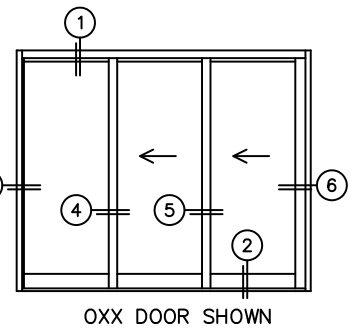

FLEETWOOD
WINDOWS & DOORS
FleetwoodUSA.com

NORWOOD 3070EX M/S
OXX CUSTOM CONFIGURATION
WITH SCREENS

ORDER NO.:

ITEM NO.:

REQUIRED DEALER INFO.

A(NET FRAME WIDTH)

B(NET FRAME HEIGHT)

SILL PAN HEIGHT (INTERIOR LEG)
(3/4", 1-1/16", 1-7/16" OR 1-7/8")

NOTES:

(USE RULER TO SCALE DIMENSIONS IN INCHES)

SCALE: 1/4"

- 3
FIXED JAMB
- 4
INTERLOCKERS
- 5
INTERLOCKERS
- 6
LOCK JAMB