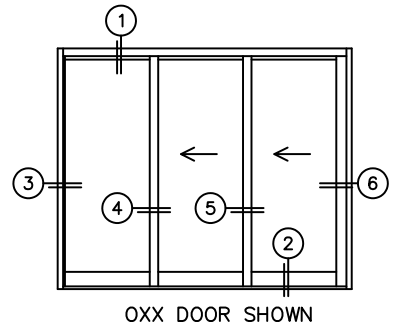

FLEETWOOD
WINDOWS & DOORS
FleetwoodUSA.com

NORWOOD 3070EX M/S
OXX CUSTOM CONFIGURATION
WITH SCREENS

ORDER NO.:

ITEM NO.:

REQUIRED DEALER INFO.

A(NET FRAME WIDTH)

B(NET FRAME HEIGHT)

SILL PAN HEIGHT (INTERIOR LEG)
(3/4", 1-1/16", 1-7/16" OR 1-7/8")

NOTES:

(USE RULER TO SCALE DIMENSIONS IN INCHES)

SCALE: 1/4"

③ FIXED JAMB ④ INTERLOCKERS ⑤ INTERLOCKERS ⑥ LOCK JAMB