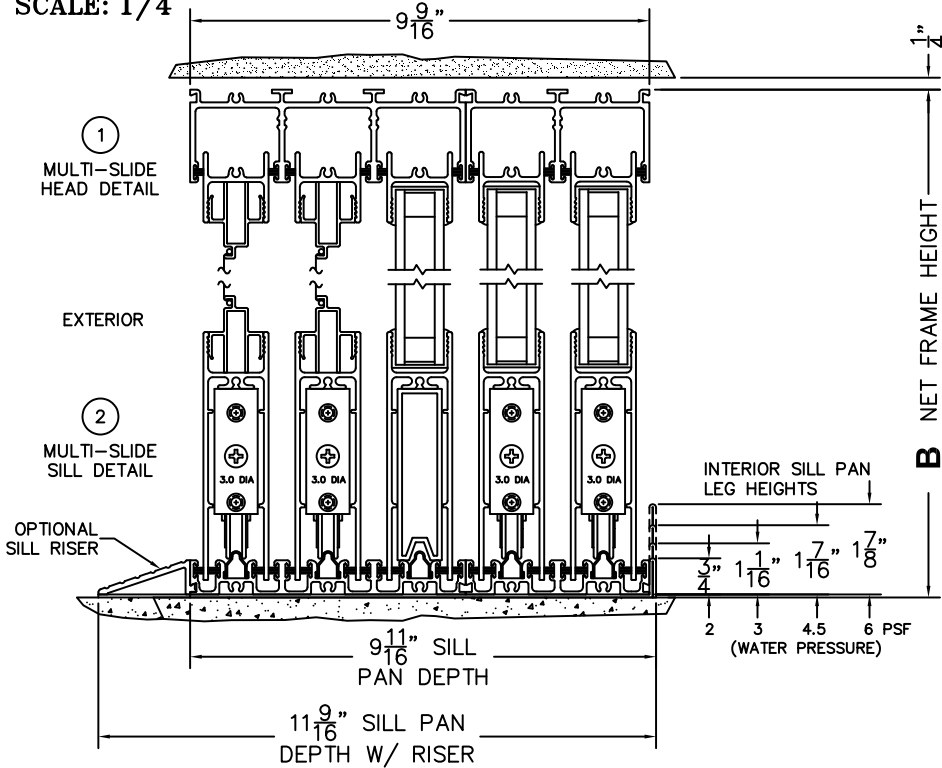

FLEETWOOD
WINDOWS & DOORS
FleetwoodUSA.com

NORWOOD 3070EX M/S
OXX CUSTOM CONFIGURATION
WITH SCREENS

ORDER NO.:

ITEM NO.:

REQUIRED DEALER INFO.

A(NET FRAME WIDTH)

B(NET FRAME HEIGHT)

SILL PAN HEIGHT (INTERIOR LEG)
(3/4", 1-1/16", 1-7/16" OR 1-7/8")

NOTES:

(USE RULER TO SCALE DIMENSIONS IN INCHES)

SCALE: 1/4"

③ FIXED JAMB ④ INTERLOCKERS ⑤ INTERLOCKERS ⑥ LOCK JAMB