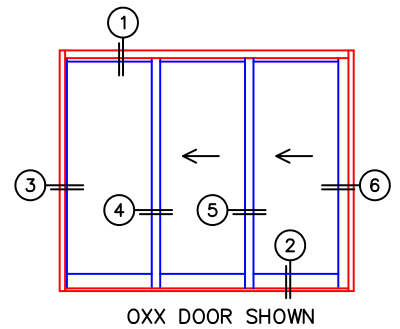

FLEETWOOD
WINDOWS & DOORS
FleetwoodUSA.com

NORWOOD 3070EX M/S
OXX CUSTOM CONFIGURATION
WITH SCREENS

ORDER NO.:

ITEM NO.:

REQUIRED DEALER INFO.

A(NET FRAME WIDTH)

B(NET FRAME HEIGHT)

SILL PAN HEIGHT (INTERIOR LEG)
(3/4", 1-1/16", 1-7/16" OR 1-7/8")

NOTES:

(USE RULER TO SCALE DIMENSIONS IN INCHES)

SCALE: 1/4

- ③
FIXED JAMB
- ④
INTERLOCKERS
- ⑤
INTERLOCKERS
- ⑥
LOCK JAMB