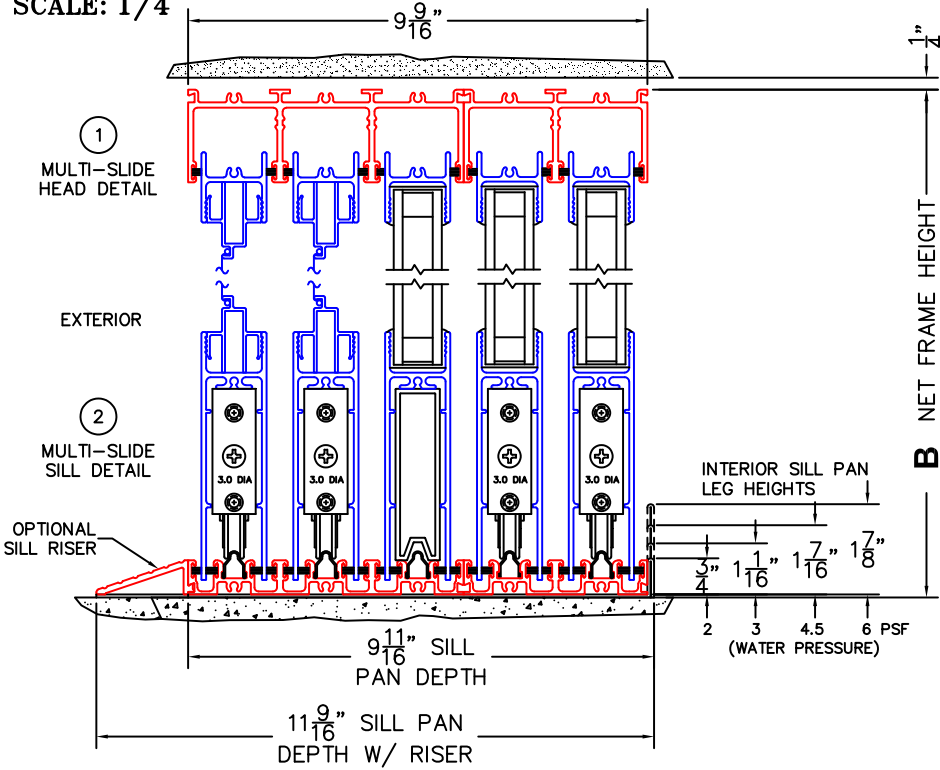

FLEETWOOD
WINDOWS & DOORS
FleetwoodUSA.com

NORWOOD 3070EX M/S
OXX CUSTOM CONFIGURATION
WITH SCREENS

ORDER NO.:

ITEM NO.:

REQUIRED DEALER INFO.

A(NET FRAME WIDTH)

B(NET FRAME HEIGHT)

SILL PAN HEIGHT (INTERIOR LEG)
(3/4", 1-1/16", 1-7/16" OR 1-7/8")

NOTES:

(USE RULER TO SCALE DIMENSIONS IN INCHES)

SCALE: 1/4

- ③
FIXED JAMB
- ④
INTERLOCKERS
- ⑤
INTERLOCKERS
- ⑥
LOCK JAMB