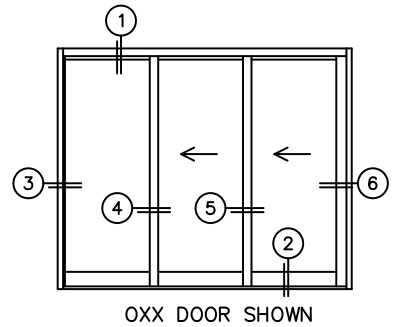

FLEETWOOD
WINDOWS & DOORS
FleetwoodUSA.com

NORWOOD 3070EX M/S
OXX CUSTOM CONFIGURATION
WITH SCREENS

ORDER NO.:

ITEM NO.:

REQUIRED DEALER INFO.

A(NET FRAME WIDTH)

B(NET FRAME HEIGHT)

SILL PAN HEIGHT (INTERIOR LEG)
(3/4", 1-1/16", 1-7/16" OR 1-7/8")

NOTES:

(USE RULER TO SCALE DIMENSIONS IN INCHES)

SCALE: 1/4"

- ③
FIXED JAMB
- ④
INTERLOCKERS
- ⑤
INTERLOCKERS
- ⑥
LOCK JAMB