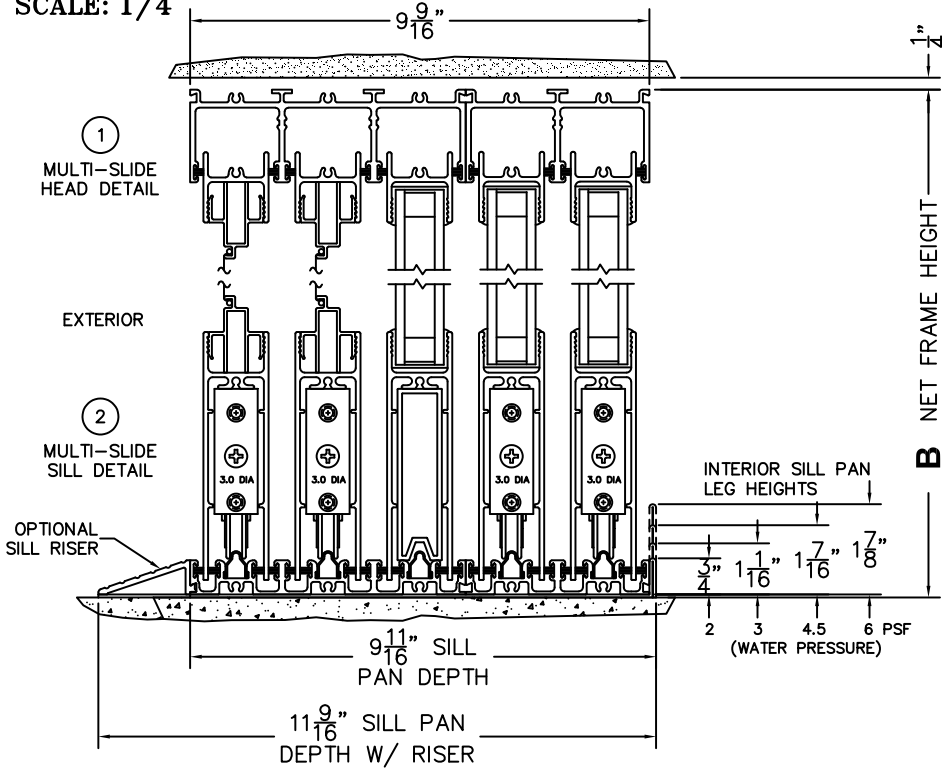

FLEETWOOD
WINDOWS & DOORS
FleetwoodUSA.com

NORWOOD 3070EX M/S
OXX CUSTOM CONFIGURATION
WITH SCREENS

ORDER NO.:

ITEM NO.:

REQUIRED DEALER INFO.

A(NET FRAME WIDTH)

B(NET FRAME HEIGHT)

SILL PAN HEIGHT (INTERIOR LEG)
(3/4", 1-1/16", 1-7/16" OR 1-7/8")

NOTES:

(USE RULER TO SCALE DIMENSIONS IN INCHES)

SCALE: 1/4"

- ③
FIXED JAMB
- ④
INTERLOCKERS
- ⑤
INTERLOCKERS
- ⑥
LOCK JAMB