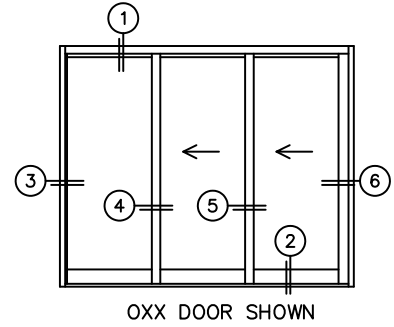

FLEETWOOD
WINDOWS & DOORS
FleetwoodUSA.com

NORWOOD 3070EX M/S
OXX CUSTOM CONFIGURATION
WITH SCREENS

ORDER NO.:

ITEM NO.:

REQUIRED DEALER INFO.

A(NET FRAME WIDTH)

B(NET FRAME HEIGHT)

SILL PAN HEIGHT (INTERIOR LEG)
(3/4", 1-1/16", 1-7/16" OR 1-7/8")

(USE RULER TO SCALE DIMENSIONS IN INCHES)

SCALE: 1/4

NOTES:

***CAUTION:**
THIS CONFIGURATION CAUSES THE SCREEN PANEL AND THE FIXED PANEL TO SHARE ONE TRACK; THUS, LIMITING THE SCREEN PANEL'S TRAVEL SPACE. WHEN THE DOOR IS AT OPEN POSITION, THE SCREEN PANEL WILL STACK AFTER THE FIXED PANEL.