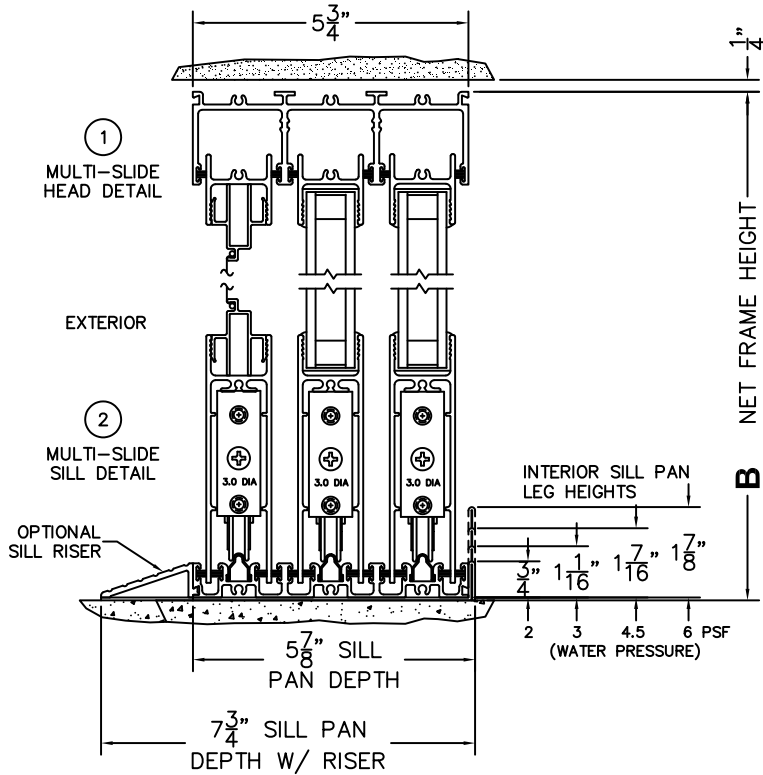

FLEETWOOD
WINDOWS & DOORS
FleetwoodUSA.com

NORWOOD 3070EX M/S
OXX CUSTOM CONFIGURATION
WITH SCREENS

ORDER NO.:

ITEM NO.:

REQUIRED DEALER INFO.

A(NET FRAME WIDTH)

B(NET FRAME HEIGHT)

SILL PAN HEIGHT (INTERIOR LEG)
(3/4", 1-1/16", 1-7/16" OR 1-7/8")

(USE RULER TO SCALE DIMENSIONS IN INCHES)

SCALE: 1/4

NOTES:

***CAUTION:**
THIS CONFIGURATION CAUSES THE SCREEN PANEL AND THE FIXED PANEL TO SHARE ONE TRACK; THUS, LIMITING THE SCREEN PANEL'S TRAVEL SPACE. WHEN THE DOOR IS AT OPEN POSITION, THE SCREEN PANEL WILL STACK AFTER THE FIXED PANEL.