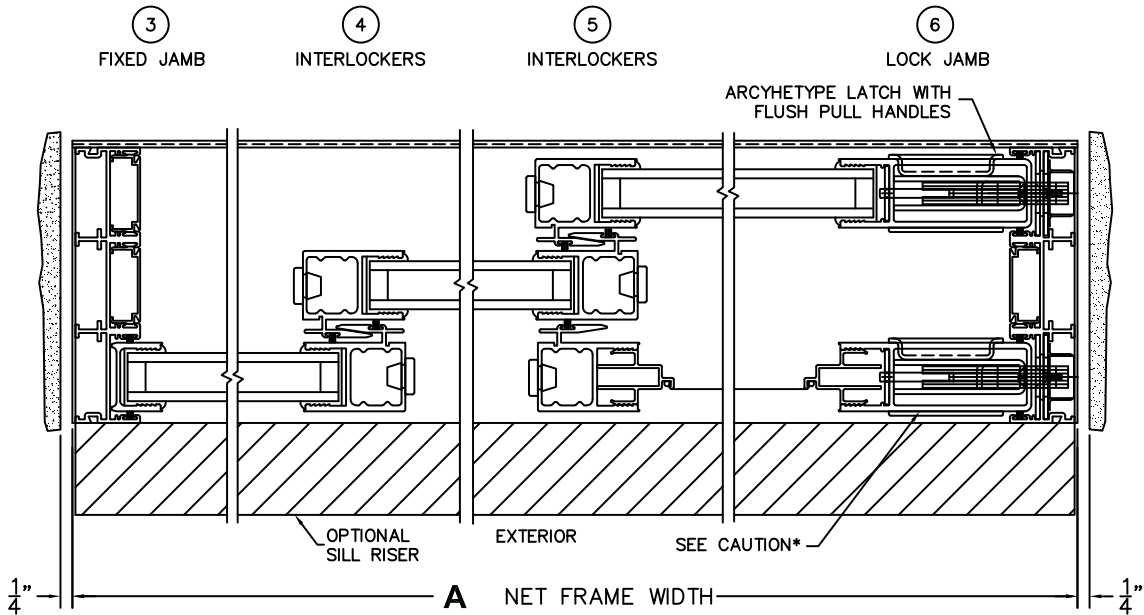

FLEETWOOD
WINDOWS & DOORS
FleetwoodUSA.com

NORWOOD 3070EX M/S
OXX CUSTOM CONFIGURATION
WITH SCREENS

ORDER NO.:

ITEM NO.:

REQUIRED DEALER INFO.

A(NET FRAME WIDTH)

B(NET FRAME HEIGHT)

SILL PAN HEIGHT (INTERIOR LEG)
(3/4", 1-1/16", 1-7/16" OR 1-7/8")

(USE RULER TO SCALE DIMENSIONS IN INCHES)

SCALE: 1/4

NOTES:

***CAUTION:**
THIS CONFIGURATION CAUSES THE SCREEN PANEL AND THE FIXED PANEL TO SHARE ONE TRACK; THUS, LIMITING THE SCREEN PANEL'S TRAVEL SPACE. WHEN THE DOOR IS AT OPEN POSITION, THE SCREEN PANEL WILL STACK AFTER THE FIXED PANEL.