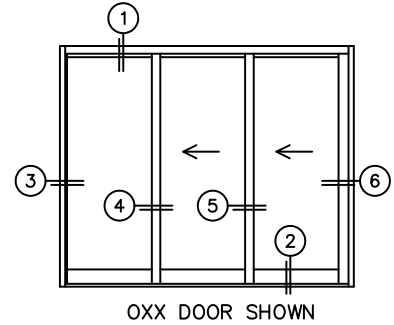

FLEETWOOD
WINDOWS & DOORS
FleetwoodUSA.com

NORWOOD 3070EX M/S
OXX CUSTOM CONFIGURATION
WITH SCREENS

ORDER NO.:

ITEM NO.:

REQUIRED DEALER INFO.

A(NET FRAME WIDTH)

B(NET FRAME HEIGHT)

SILL PAN HEIGHT (INTERIOR LEG)
(3/4", 1-1/16", 1-7/16" OR 1-7/8")

(USE RULER TO SCALE DIMENSIONS IN INCHES)

SCALE: 1/4

NOTES:

***CAUTION:**
THIS CONFIGURATION CAUSES THE SCREEN PANEL AND THE FIXED PANEL TO SHARE ONE TRACK; THUS, LIMITING THE SCREEN PANEL'S TRAVEL SPACE. WHEN THE DOOR IS AT OPEN POSITION, THE SCREEN PANEL WILL STACK AFTER THE FIXED PANEL.