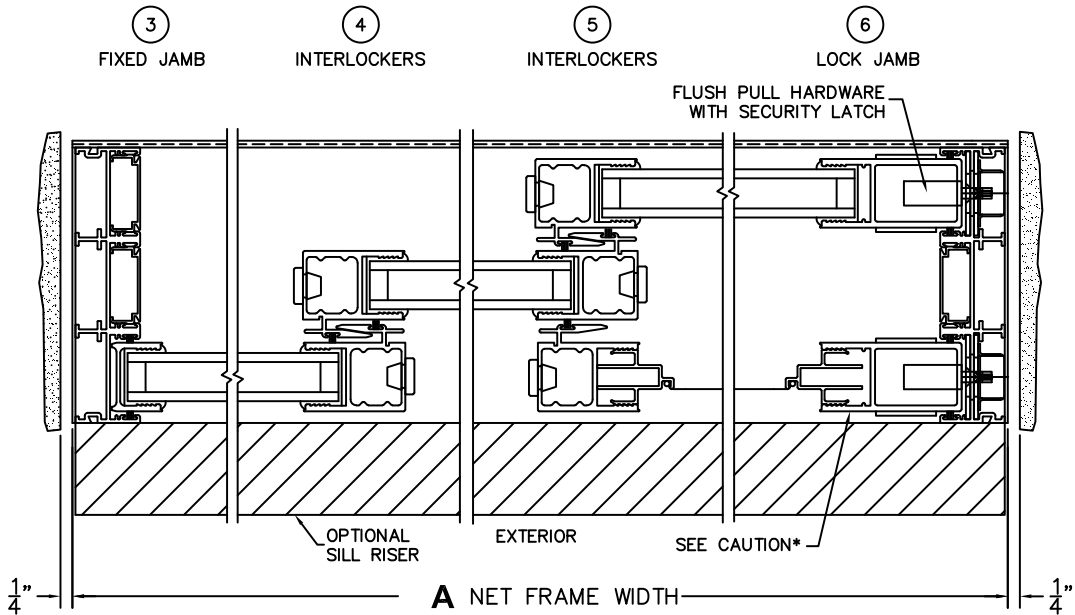

FLEETWOOD
WINDOWS & DOORS
FleetwoodUSA.com

NORWOOD 3070EX M/S
OXX CUSTOM CONFIGURATION
WITH SCREENS

ORDER NO.:

ITEM NO.:

REQUIRED DEALER INFO.

A(NET FRAME WIDTH)

B(NET FRAME HEIGHT)

SILL PAN HEIGHT (INTERIOR LEG)
(3/4", 1-1/16", 1-7/16" OR 1-7/8")

(USE RULER TO SCALE DIMENSIONS IN INCHES)

SCALE: 1/4

NOTES:

***CAUTION:**
THIS CONFIGURATION CAUSES THE SCREEN PANEL AND THE FIXED PANEL TO SHARE ONE TRACK; THUS, LIMITING THE SCREEN PANEL'S TRAVEL SPACE. WHEN THE DOOR IS AT OPEN POSITION, THE SCREEN PANEL WILL STACK AFTER THE FIXED PANEL.