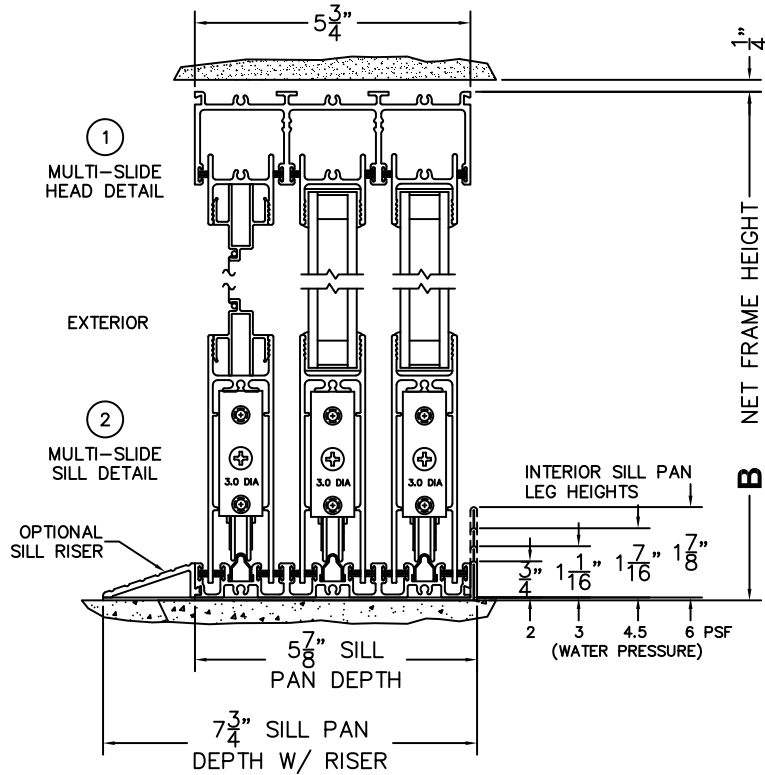

FLEETWOOD
WINDOWS & DOORS
FleetwoodUSA.com

NORWOOD 3070EX M/S
OXX CUSTOM CONFIGURATION
WITH SCREENS

ORDER NO.:

ITEM NO.:

REQUIRED DEALER INFO.

A(NET FRAME WIDTH)

B(NET FRAME HEIGHT)

SILL PAN HEIGHT (INTERIOR LEG)
(3/4", 1-1/16", 1-7/16" OR 1-7/8")

(USE RULER TO SCALE DIMENSIONS IN INCHES)

SCALE: 1/4

NOTES:

***CAUTION:**
THIS CONFIGURATION CAUSES THE SCREEN PANEL AND THE FIXED PANEL TO SHARE ONE TRACK; THUS, LIMITING THE SCREEN PANEL'S TRAVEL SPACE. WHEN THE DOOR IS AT OPEN POSITION, THE SCREEN PANEL WILL STACK AFTER THE FIXED PANEL.