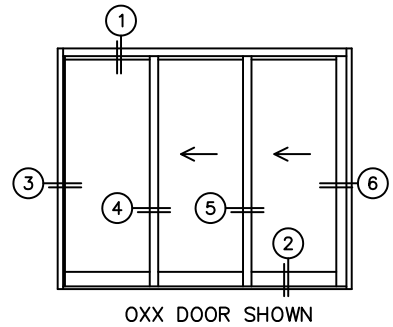

FLEETWOOD
WINDOWS & DOORS
FleetwoodUSA.com

NORWOOD 3070EX M/S
OXX CUSTOM CONFIGURATION
WITH SCREENS

ORDER NO.:

ITEM NO.:

REQUIRED DEALER INFO.

A(NET FRAME WIDTH)

B(NET FRAME HEIGHT)

SILL PAN HEIGHT (INTERIOR LEG)
(3/4", 1-1/16", 1-7/16" OR 1-7/8")

NOTES:

(USE RULER TO SCALE DIMENSIONS IN INCHES)

SCALE: 1/4

- ③
FIXED JAMB
- ④
INTERLOCKERS
- ⑤
INTERLOCKERS
- ⑥
LOCK JAMB

FLUSH PULL HANDLES
WITH THUMB TURN
AND SECURITY LATCH