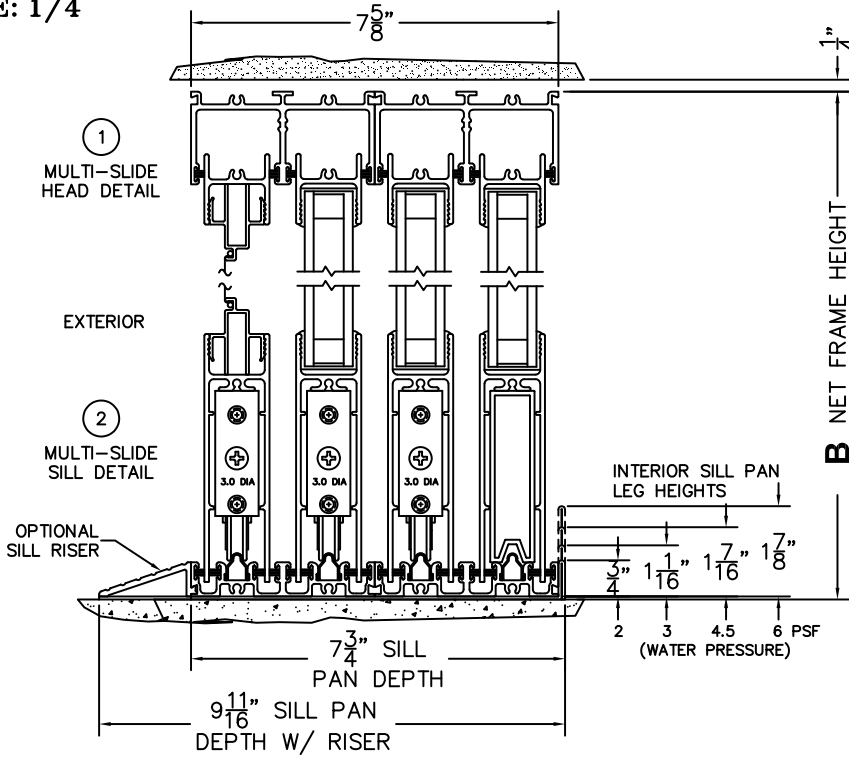

FLEETWOOD
WINDOWS & DOORS
FleetwoodUSA.com

NORWOOD 3070EX M/S
OXX CUSTOM CONFIGURATION
WITH SCREENS

ORDER NO.:

ITEM NO.:

REQUIRED DEALER INFO.

A(NET FRAME WIDTH)

B(NET FRAME HEIGHT)

SILL PAN HEIGHT (INTERIOR LEG)
(3/4", 1-1/16", 1-7/16" OR 1-7/8")

NOTES:

(USE RULER TO SCALE DIMENSIONS IN INCHES)

SCALE: 1/4

- ③
FIXED JAMB
- ④
INTERLOCKERS
- ⑤
INTERLOCKERS
- ⑥
LOCK JAMB

FLUSH PULL HANDLES
WITH THUMB TURN
AND SECURITY LATCH