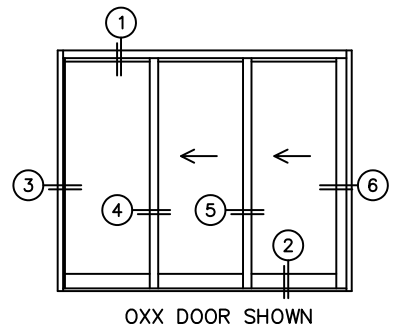

FLEETWOOD
WINDOWS & DOORS
FleetwoodUSA.com

NORWOOD 3070EX M/S
OXX STANDARD CONFIGURATION
WITH SCREENS

ORDER NO.:

ITEM NO.:

REQUIRED DEALER INFO.

A(NET FRAME WIDTH)

B(NET FRAME HEIGHT)

SILL PAN HEIGHT (INTERIOR LEG)
(3/4", 1-1/16", 1-7/16" OR 1-7/8")

NOTES:

(USE RULER TO SCALE DIMENSIONS IN INCHES)

SCALE: 1/4

3 FIXED JAMB 4 INTERLOCKERS 5 INTERLOCKERS 6 LOCK JAMB