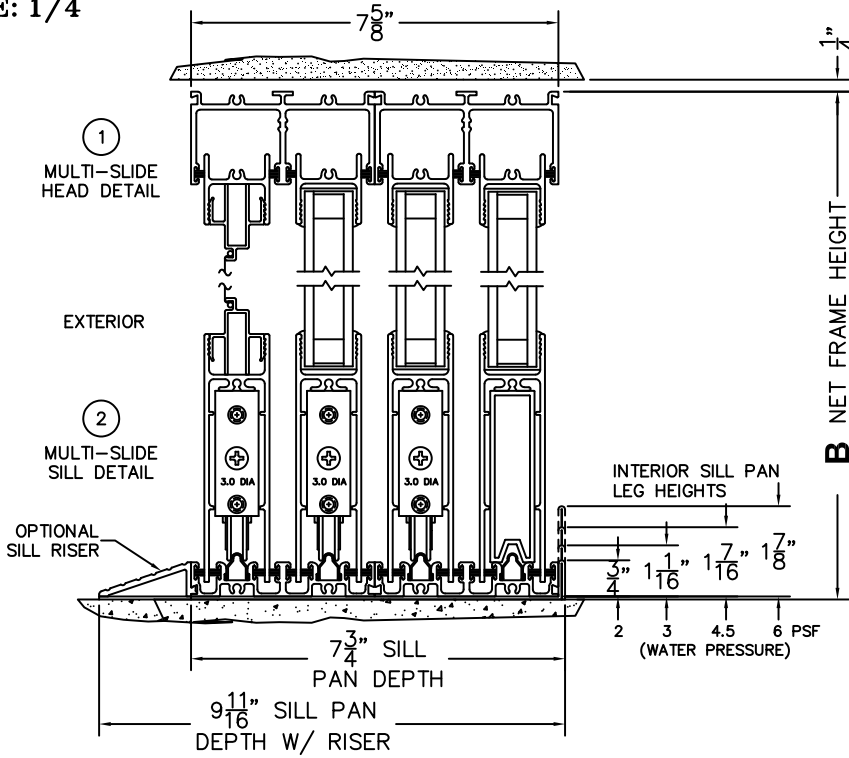

FLEETWOOD
WINDOWS & DOORS
FleetwoodUSA.com

NORWOOD 3070EX M/S
OXX STANDARD CONFIGURATION
WITH SCREENS

ORDER NO.:

ITEM NO.:

REQUIRED DEALER INFO.

A(NET FRAME WIDTH)

B(NET FRAME HEIGHT)

SILL PAN HEIGHT (INTERIOR LEG)
(3/4", 1-1/16", 1-7/16" OR 1-7/8")

NOTES:

(USE RULER TO SCALE DIMENSIONS IN INCHES)

SCALE: 1/4

3 FIXED JAMB 4 INTERLOCKERS 5 INTERLOCKERS 6 LOCK JAMB