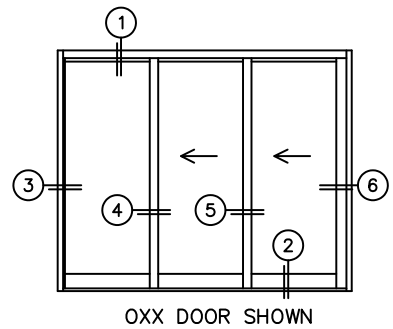

FLEETWOOD
WINDOWS & DOORS
FleetwoodUSA.com

NORWOOD 3070EX M/S
OXX CUSTOM CONFIGURATION
WITH SCREENS

ORDER NO.:

ITEM NO.:

REQUIRED DEALER INFO.

A(NET FRAME WIDTH)

B(NET FRAME HEIGHT)

SILL PAN HEIGHT (INTERIOR LEG)
(3/4", 1-1/16", 1-7/16" OR 1-7/8")

NOTES:

(USE RULER TO SCALE DIMENSIONS IN INCHES)

SCALE: 1/4

- (3)
FIXED JAMB
- (4)
INTERLOCKERS
- (5)
INTERLOCKERS
- (6)
LOCK JAMB

C-PULL HANDLES
WITH THUMB TURN
AND SECURITY LATCH