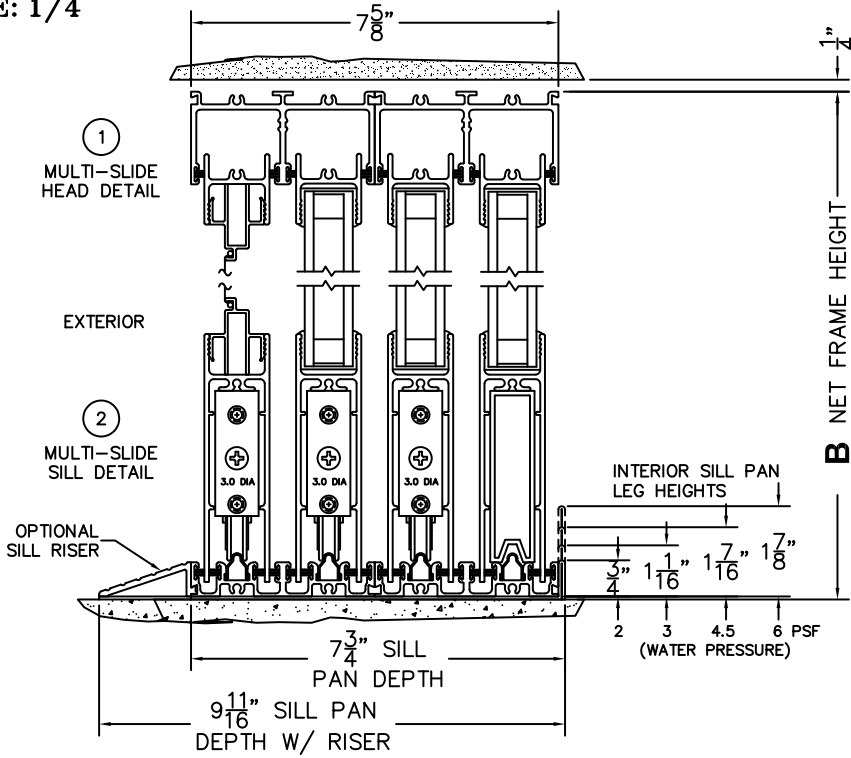

FLEETWOOD
WINDOWS & DOORS
FleetwoodUSA.com

NORWOOD 3070EX M/S
OXX CUSTOM CONFIGURATION
WITH SCREENS

ORDER NO.:

ITEM NO.:

REQUIRED DEALER INFO.

A(NET FRAME WIDTH)

B(NET FRAME HEIGHT)

SILL PAN HEIGHT (INTERIOR LEG)
(3/4", 1-1/16", 1-7/16" OR 1-7/8")

NOTES:

(USE RULER TO SCALE DIMENSIONS IN INCHES)

SCALE: 1/4

- (3)
FIXED JAMB
- (4)
INTERLOCKERS
- (5)
INTERLOCKERS
- (6)
LOCK JAMB

C-PULL HANDLES
WITH THUMB TURN
AND SECURITY LATCH