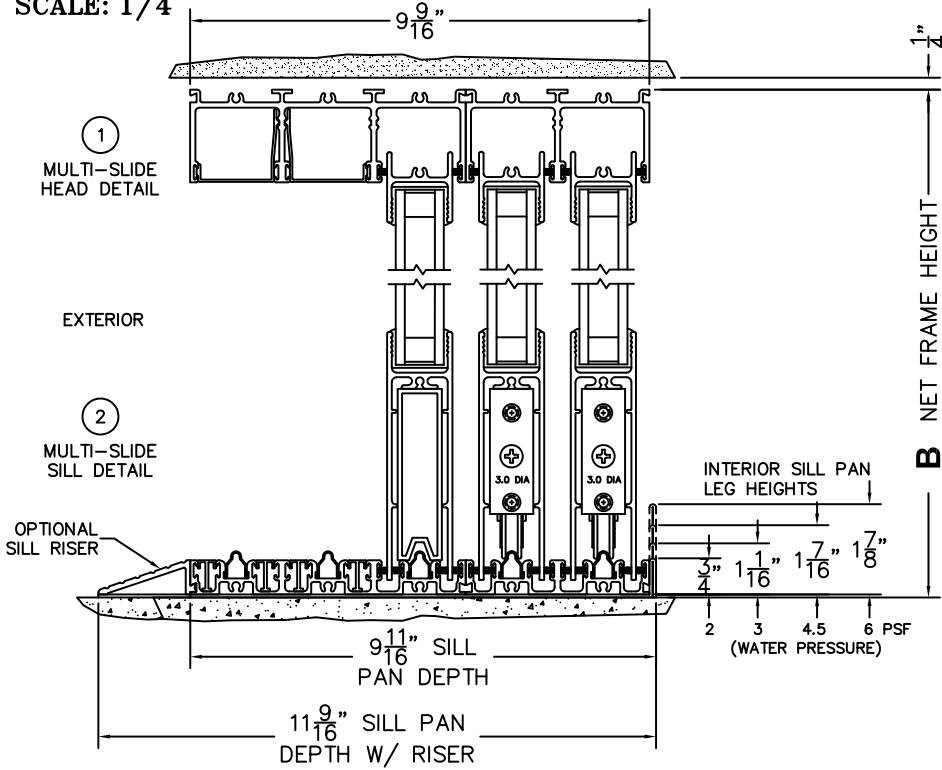

FLEETWOOD
WINDOWS & DOORS
FleetwoodUSA.com

NORWOOD 3070EX M/S
OXX CUSTOM CONFIGURATION
WITH SCREENS

ORDER NO.:

ITEM NO.:

REQUIRED DEALER INFO.

A(NET FRAME WIDTH)

B(NET FRAME HEIGHT)

SILL PAN HEIGHT (INTERIOR LEG)
(3/4", 1-1/16", 1-7/16" OR 1-7/8")

NOTES:

(USE RULER TO SCALE DIMENSIONS IN INCHES)

SCALE: 1/4

- ③
FIXED JAMB
- ④
INTERLOCKERS
- ⑤
INTERLOCKERS
- ⑥
LOCK JAMB