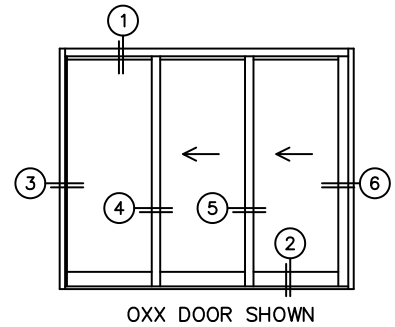

FLEETWOOD
WINDOWS & DOORS
FleetwoodUSA.com

NORWOOD 3070EX M/S
OXX CUSTOM CONFIGURATION
WITH SCREENS

ORDER NO.:

ITEM NO.:

REQUIRED DEALER INFO.

A(NET FRAME WIDTH)

B(NET FRAME HEIGHT)

SILL PAN HEIGHT (INTERIOR LEG)
(3/4", 1-1/16", 1-7/16" OR 1-7/8")

NOTES:

(USE RULER TO SCALE DIMENSIONS IN INCHES)

SCALE: 1/4

- ③
FIXED JAMB
- ④
INTERLOCKERS
- ⑤
INTERLOCKERS
- ⑥
LOCK JAMB