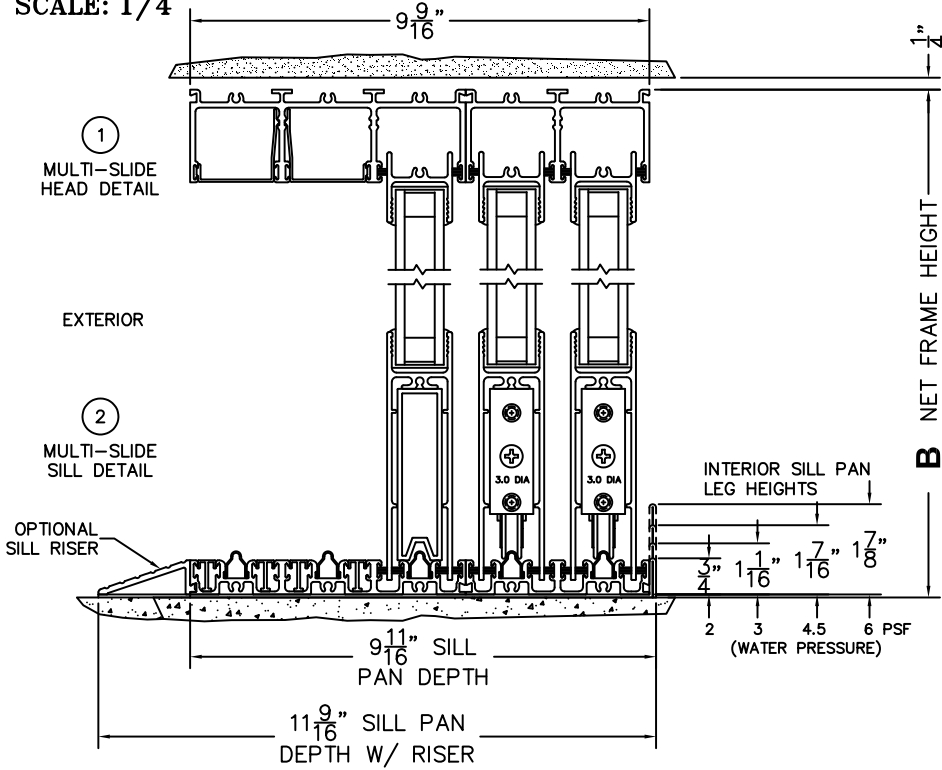

SILL PAN HEIGHT (INTERIOR LEG)  
(3/4", 1-1/16", 1-7/16" OR 1-7/8")

NOTES:

(USE RULER TO SCALE DIMENSIONS IN INCHES)

SCALE: 1/4"

OXX DOOR SHOWN

- ③  
FIXED JAMB
- ④  
INTERLOCKERS
- ⑤  
INTERLOCKERS
- ⑥  
LOCK JAMB