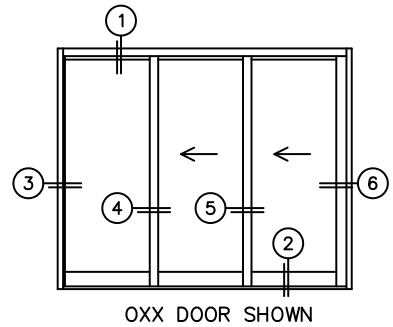

SILL PAN HEIGHT (INTERIOR LEG)  
(3/4", 1-1/16", 1-7/16" OR 1-7/8")

NOTES:

(USE RULER TO SCALE DIMENSIONS IN INCHES)

SCALE: 1/4"

OXX DOOR SHOWN

- ③  
FIXED JAMB
- ④  
INTERLOCKERS
- ⑤  
INTERLOCKERS
- ⑥  
LOCK JAMB