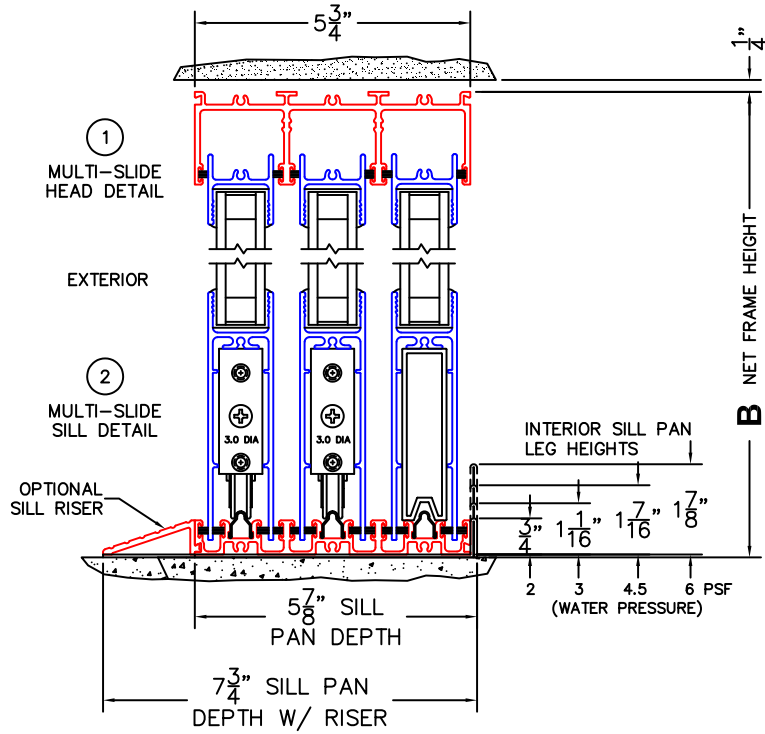

FLEETWOOD
WINDOWS & DOORS
FleetwoodUSA.com

NORWOOD 3070EX M/S
OXX CUSTOM CONFIGURATION
NO SCREENS

ORDER NO.:

ITEM NO.:

REQUIRED DEALER INFO.

A(NET FRAME WIDTH)

B(NET FRAME HEIGHT)

SILL PAN HEIGHT (INTERIOR LEG)
(3/4", 1-1/16", 1-7/16" OR 1-7/8")

(USE RULER TO SCALE DIMENSIONS IN INCHES)

SCALE: 1/4

NOTES:

- ③
FIXED JAMB
- ④
INTERLOCKERS
- ⑤
INTERLOCKERS
- ⑥
LOCK JAMB