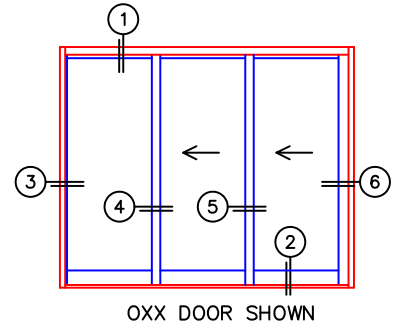

FLEETWOOD
WINDOWS & DOORS
FleetwoodUSA.com

NORWOOD 3070EX M/S
OXX CUSTOM CONFIGURATION
NO SCREENS

ORDER NO.:

ITEM NO.:

REQUIRED DEALER INFO.

A(NET FRAME WIDTH)

B(NET FRAME HEIGHT)

SILL PAN HEIGHT (INTERIOR LEG)
(3/4", 1-1/16", 1-7/16" OR 1-7/8")

(USE RULER TO SCALE DIMENSIONS IN INCHES)

SCALE: 1/4

NOTES:

- ③
FIXED JAMB
- ④
INTERLOCKERS
- ⑤
INTERLOCKERS
- ⑥
LOCK JAMB