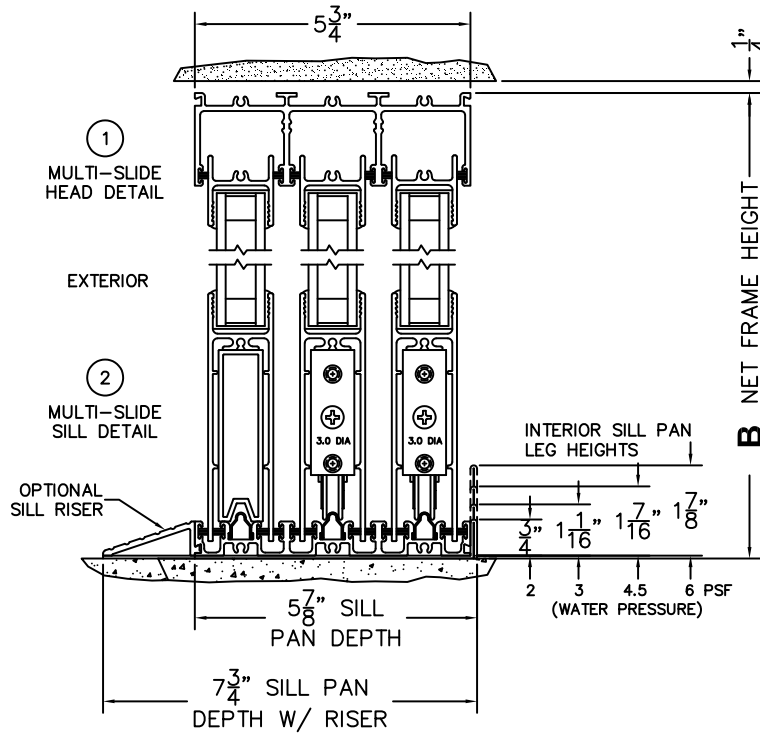

FLEETWOOD
WINDOWS & DOORS
FleetwoodUSA.com

NORWOOD 3070EX M/S
OXX CUSTOM CONFIGURATION
NO SCREENS

ORDER NO.:

ITEM NO.:

REQUIRED DEALER INFO.

A(NET FRAME WIDTH)

B(NET FRAME HEIGHT)

SILL PAN HEIGHT (INTERIOR LEG)
(3/4", 1-1/16", 1-7/16" OR 1-7/8")

NOTES:

(USE RULER TO SCALE DIMENSIONS IN INCHES)

SCALE: 1/4

3 FIXED JAMB 4 INTERLOCKERS 5 INTERLOCKERS 6 LOCK JAMB