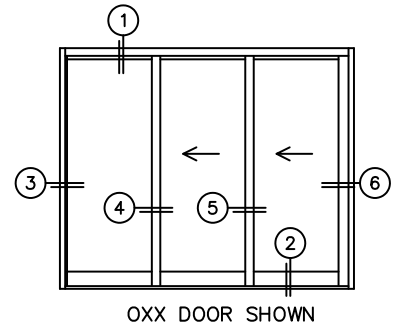

FLEETWOOD
WINDOWS & DOORS
FleetwoodUSA.com

NORWOOD 3070EX M/S
OXX CUSTOM CONFIGURATION
NO SCREENS

ORDER NO.:

ITEM NO.:

REQUIRED DEALER INFO.

A(NET FRAME WIDTH)

B(NET FRAME HEIGHT)

SILL PAN HEIGHT (INTERIOR LEG)
(3/4", 1-1/16", 1-7/16" OR 1-7/8")

NOTES:

(USE RULER TO SCALE DIMENSIONS IN INCHES)

SCALE: 1/4

3 FIXED JAMB 4 INTERLOCKERS 5 INTERLOCKERS 6 LOCK JAMB