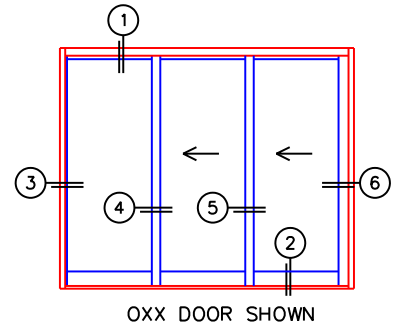

FLEETWOOD
WINDOWS & DOORS
FleetwoodUSA.com

NORWOOD 3070EX M/S
OXX CUSTOM CONFIGURATION
NO SCREENS

ORDER NO.:

ITEM NO.:

REQUIRED DEALER INFO.

A(NET FRAME WIDTH)

B(NET FRAME HEIGHT)

SILL PAN HEIGHT (INTERIOR LEG)
(3/4", 1-1/16", 1-7/16" OR 1-7/8")

NOTES:

(USE RULER TO SCALE DIMENSIONS IN INCHES)

SCALE: 1/4

- ③
FIXED JAMB
- ④
INTERLOCKERS
- ⑤
INTERLOCKERS
- ⑥
LOCK JAMB