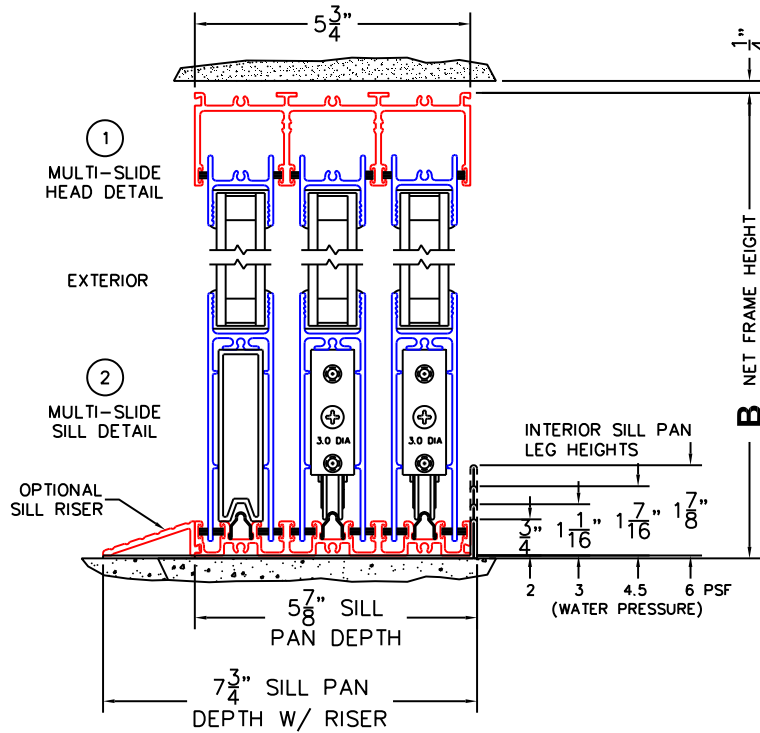

FLEETWOOD
WINDOWS & DOORS
FleetwoodUSA.com

NORWOOD 3070EX M/S
OXX CUSTOM CONFIGURATION
NO SCREENS

ORDER NO.:

ITEM NO.:

REQUIRED DEALER INFO.

A(NET FRAME WIDTH)

B(NET FRAME HEIGHT)

SILL PAN HEIGHT (INTERIOR LEG)
(3/4", 1-1/16", 1-7/16" OR 1-7/8")

NOTES:

(USE RULER TO SCALE DIMENSIONS IN INCHES)

SCALE: 1/4

- ③
FIXED JAMB
- ④
INTERLOCKERS
- ⑤
INTERLOCKERS
- ⑥
LOCK JAMB