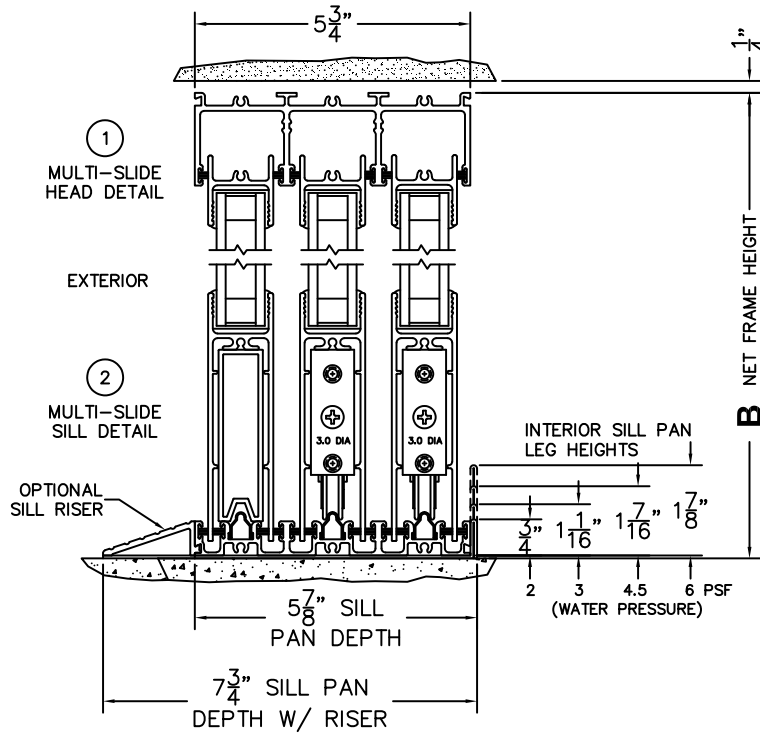

FLEETWOOD
WINDOWS & DOORS
FleetwoodUSA.com

NORWOOD 3070EX M/S
OXX CUSTOM CONFIGURATION
NO SCREENS

ORDER NO.:

ITEM NO.:

REQUIRED DEALER INFO.

A(NET FRAME WIDTH)

B(NET FRAME HEIGHT)

SILL PAN HEIGHT (INTERIOR LEG)
(3/4", 1-1/16", 1-7/16" OR 1-7/8")

NOTES:

(USE RULER TO SCALE DIMENSIONS IN INCHES)

SCALE: 1/4

③ FIXED JAMB ④ INTERLOCKERS ⑤ INTERLOCKERS ⑥ LOCK JAMB