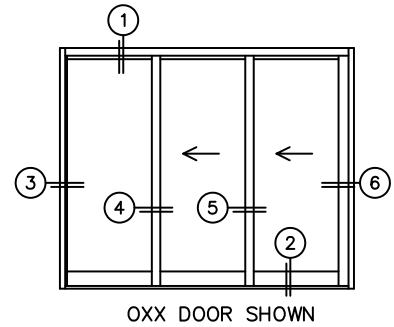

FLEETWOOD
WINDOWS & DOORS
FleetwoodUSA.com

NORWOOD 3070EX M/S
OXX CUSTOM CONFIGURATION
NO SCREENS

ORDER NO.:

ITEM NO.:

REQUIRED DEALER INFO.

A(NET FRAME WIDTH)

B(NET FRAME HEIGHT)

SILL PAN HEIGHT (INTERIOR LEG)
(3/4", 1-1/16", 1-7/16" OR 1-7/8")

NOTES:

(USE RULER TO SCALE DIMENSIONS IN INCHES)

SCALE: 1/4

③ FIXED JAMB ④ INTERLOCKERS ⑤ INTERLOCKERS ⑥ LOCK JAMB