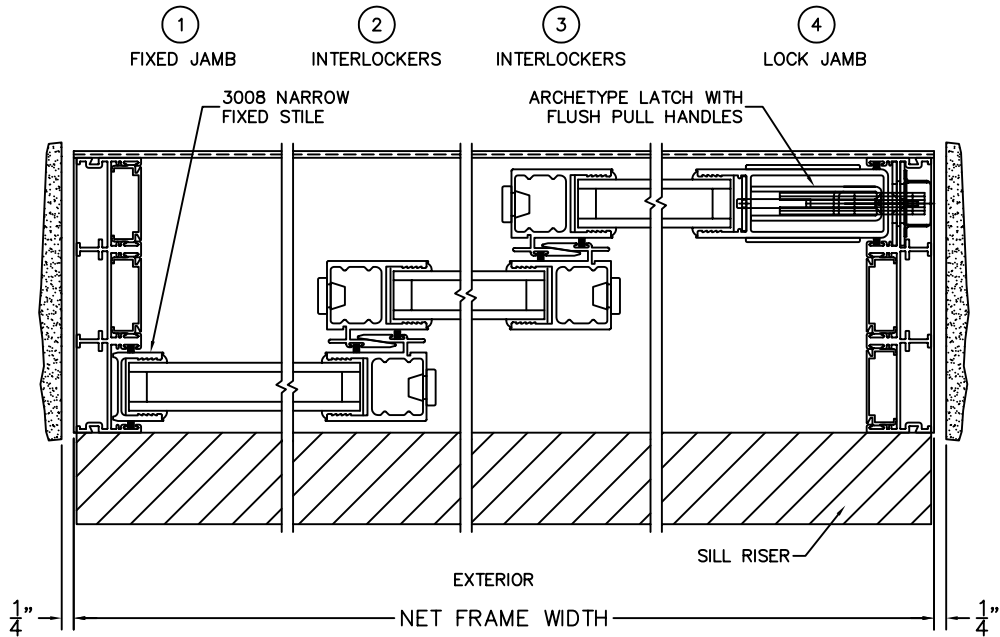

FLEETWOOD
WINDOWS & DOORS
FleetwoodUSA.com

NORWOOD 3070EX M/S
OXX CUSTOM CONFIGURATION
NO SCREENS

ORDER NO.:

ITEM NO.:

SCALE: 1/4

PANELS IN OPEN POSITION