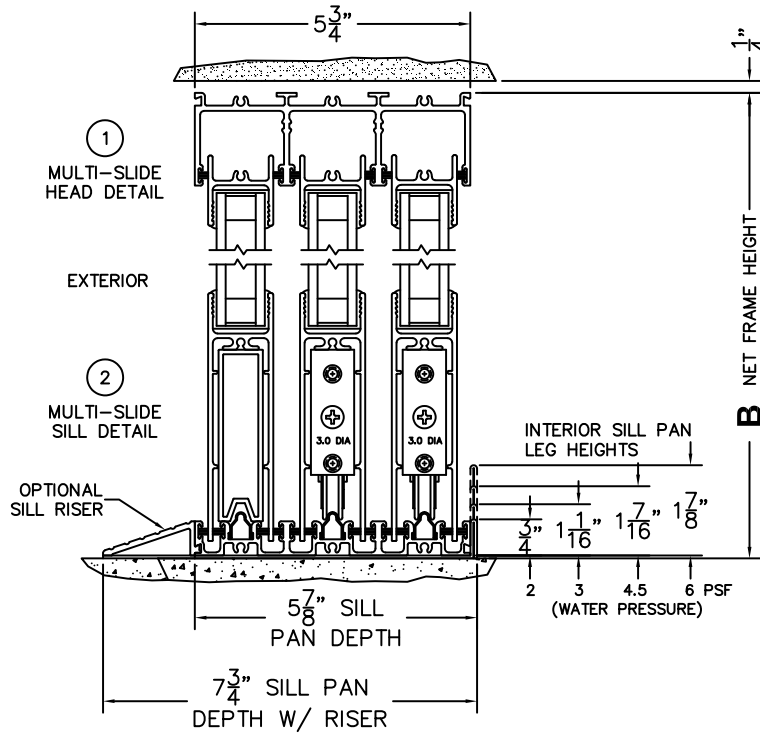

FLEETWOOD
WINDOWS & DOORS
FleetwoodUSA.com

NORWOOD 3070EX M/S
OXX CUSTOM CONFIGURATION
NO SCREENS

ORDER NO.:

ITEM NO.:

REQUIRED DEALER INFO.

A(NET FRAME WIDTH)

B(NET FRAME HEIGHT)

SILL PAN HEIGHT (INTERIOR LEG)
(3/4", 1-1/16", 1-7/16" OR 1-7/8")

NOTES:

(USE RULER TO SCALE DIMENSIONS IN INCHES)

SCALE: 1/4

3 FIXED JAMB 4 INTERLOCKERS 5 INTERLOCKERS 6 LOCK JAMB