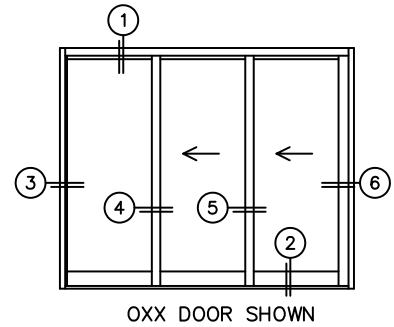

FLEETWOOD
WINDOWS & DOORS
FleetwoodUSA.com

NORWOOD 3070EX M/S
OXX CUSTOM CONFIGURATION
NO SCREENS

ORDER NO.:

ITEM NO.:

REQUIRED DEALER INFO.

A(NET FRAME WIDTH)

B(NET FRAME HEIGHT)

SILL PAN HEIGHT (INTERIOR LEG)
(3/4", 1-1/16", 1-7/16" OR 1-7/8")

NOTES:

(USE RULER TO SCALE DIMENSIONS IN INCHES)

SCALE: 1/4

3 FIXED JAMB 4 INTERLOCKERS 5 INTERLOCKERS 6 LOCK JAMB