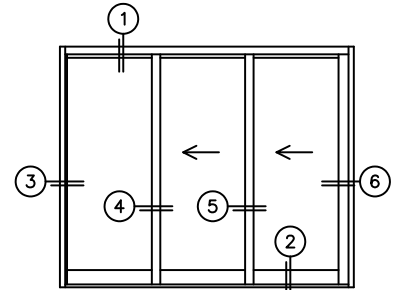

FLEETWOOD
WINDOWS & DOORS
FleetwoodUSA.com

NORWOOD 3070EX M/S
OXX STANDARD CONFIGURATION
NO SCREENS

ORDER NO.:

ITEM NO.:

REQUIRED DEALER INFO.

A(NET FRAME WIDTH)

B(NET FRAME HEIGHT)

SILL PAN HEIGHT (INTERIOR LEG)
(3/4", 1-1/16", 1-7/16" OR 1-7/8")

NOTES:

(USE RULER TO SCALE DIMENSIONS IN INCHES)

SCALE: 1/4

OXX DOOR SHOWN

- ③
FIXED JAMB
- ④
INTERLOCKERS
- ⑤
INTERLOCKERS
- ⑥
LOCK JAMB