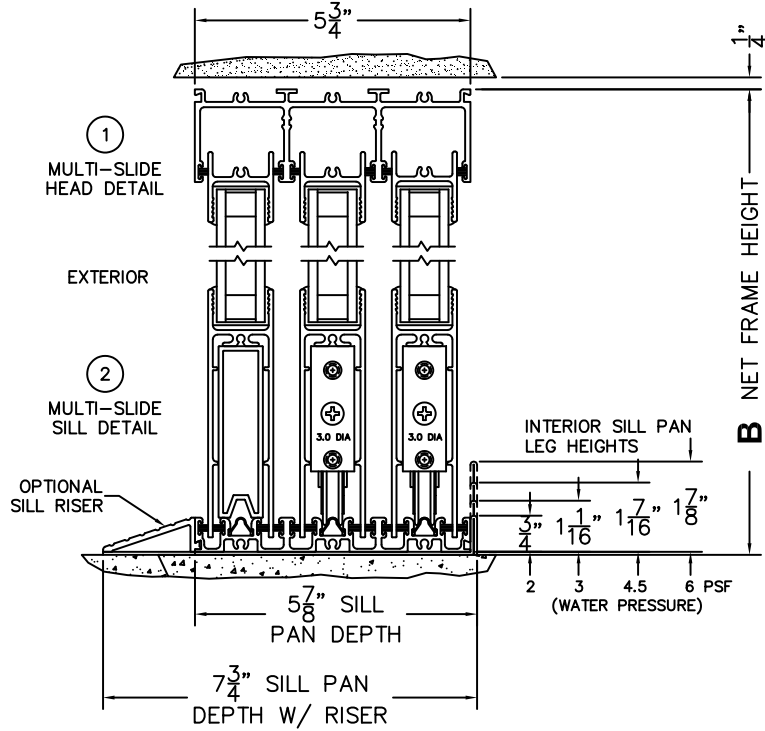

FLEETWOOD
WINDOWS & DOORS
FleetwoodUSA.com

NORWOOD 3070EX M/S
OXX STANDARD CONFIGURATION
NO SCREENS

ORDER NO.:

ITEM NO.:

REQUIRED DEALER INFO.

A(NET FRAME WIDTH)

B(NET FRAME HEIGHT)

SILL PAN HEIGHT (INTERIOR LEG)
(3/4", 1-1/16", 1-7/16" OR 1-7/8")

NOTES:

(USE RULER TO SCALE DIMENSIONS IN INCHES)

SCALE: 1/4

OXX DOOR SHOWN

- ③
FIXED JAMB
- ④
INTERLOCKERS
- ⑤
INTERLOCKERS
- ⑥
LOCK JAMB