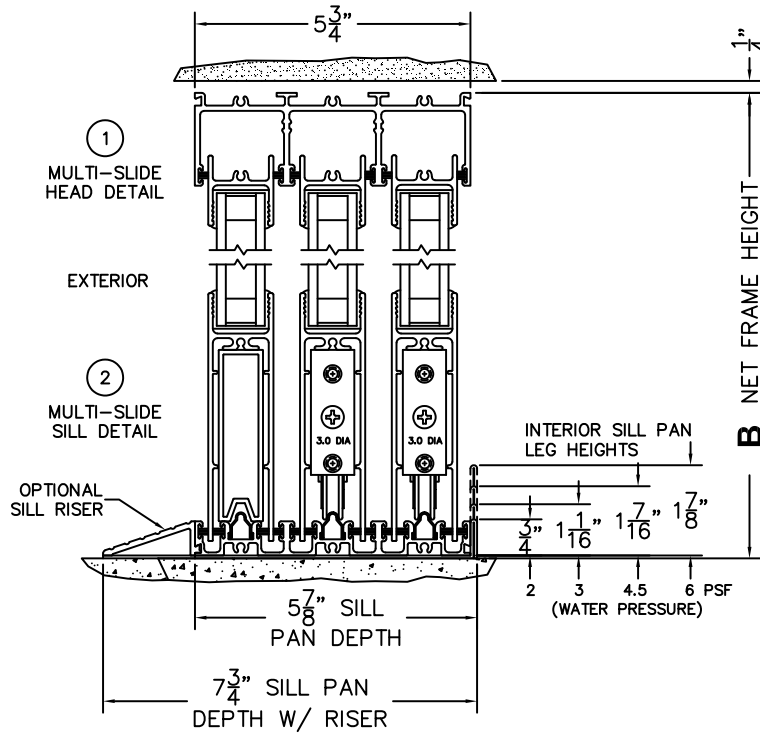

FLEETWOOD
WINDOWS & DOORS
FleetwoodUSA.com

NORWOOD 3070EX M/S
OXX CUSTOM CONFIGURATION
NO SCREENS

ORDER NO.:

ITEM NO.:

REQUIRED DEALER INFO.

A(NET FRAME WIDTH)

B(NET FRAME HEIGHT)

SILL PAN HEIGHT (INTERIOR LEG)
(3/4", 1-1/16", 1-7/16" OR 1-7/8")

NOTES:

(USE RULER TO SCALE DIMENSIONS IN INCHES)

SCALE: 1/4

3 FIXED JAMB 4 INTERLOCKERS 5 INTERLOCKERS 6 LOCK JAMB