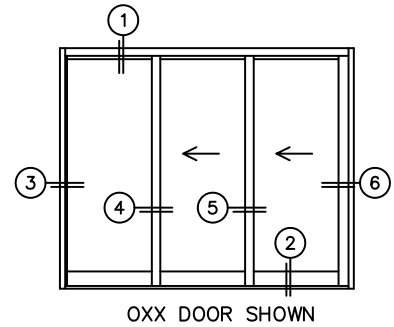

FLEETWOOD
WINDOWS & DOORS
FleetwoodUSA.com

NORWOOD 3070EX M/S
OXX CUSTOM CONFIGURATION
NO SCREENS

ORDER NO.:

ITEM NO.:

REQUIRED DEALER INFO.

A(NET FRAME WIDTH)

B(NET FRAME HEIGHT)

SILL PAN HEIGHT (INTERIOR LEG)
(3/4", 1-1/16", 1-7/16" OR 1-7/8")

NOTES:

(USE RULER TO SCALE DIMENSIONS IN INCHES)

SCALE: 1/4

3 FIXED JAMB 4 INTERLOCKERS 5 INTERLOCKERS 6 LOCK JAMB