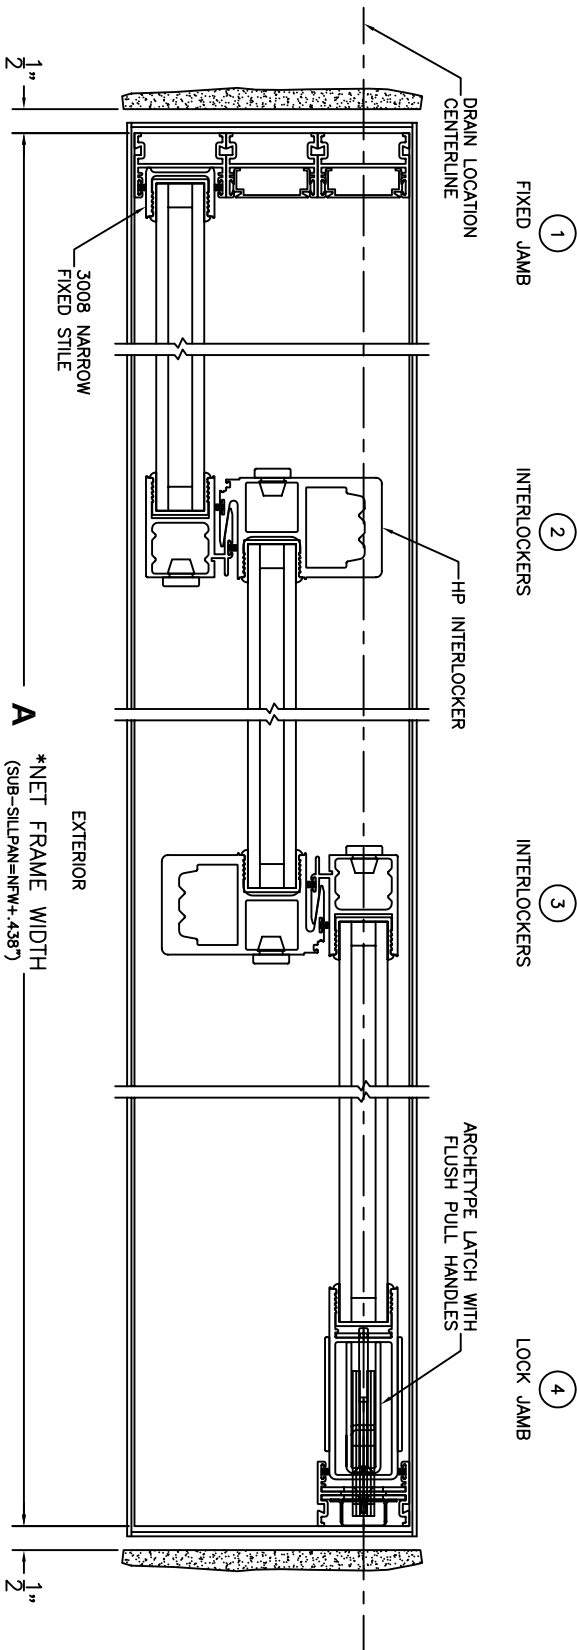

**FLEETWOOD**  
 WINDOWS & DOORS  
 FleetwoodUSA.com

**NORWOOD 3070EX M/S**  
 OXX CUSTOM CONFIGURATION  
 SUB-SILLPAN NO SCREENS

ORDER NO.:

ITEM NO.:

SCALE: 1/4

NOTES  
 1. \*DOES NOT INCLUDE SUB-SILLPAN

DWG NO.: 3070-EX-OXX-NSO-HH-MS-ST-HF-DN-AM-SUB-DRA-002-C11