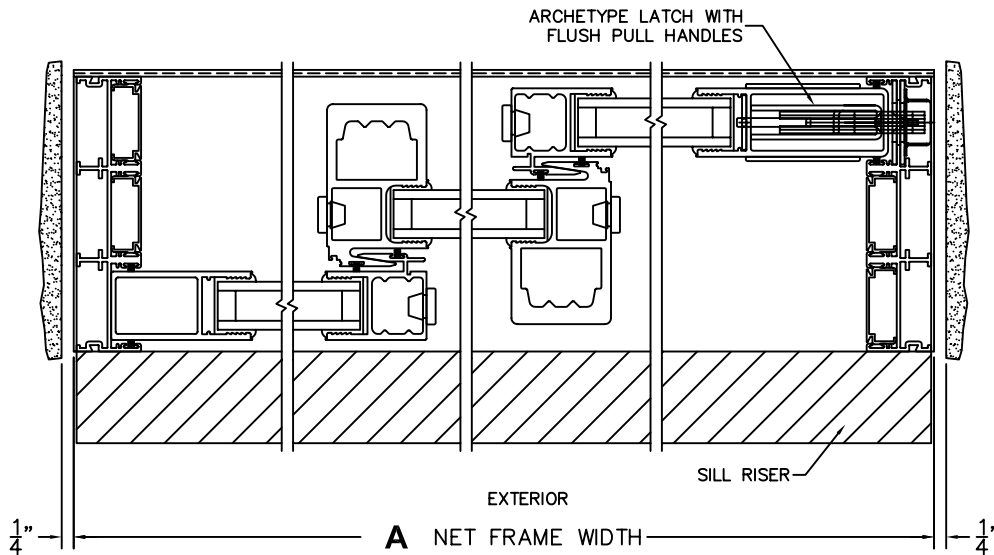

FLEETWOOD
WINDOWS & DOORS
FleetwoodUSA.com

NORWOOD 3070EX M/S
OXX CUSTOM CONFIGURATION
NO SCREENS

ORDER NO.:

ITEM NO.:

SCALE: 1/4

REQUIRED DEALER INFO.

A (NET FRAME WIDTH)

B (NET FRAME HEIGHT)

SILL PAN HEIGHT (INTERIOR LEG)
(3/4", 1-1/16", 1-7/16" OR 1-7/8")

NOTES:

OXX DOOR SHOWN

3 FIXED JAMB 4 INTERLOCKERS 5 INTERLOCKERS 6 LOCK JAMB

A NET FRAME WIDTH

FLEETWOOD
 WINDOWS & DOORS
 FleetwoodUSA.com