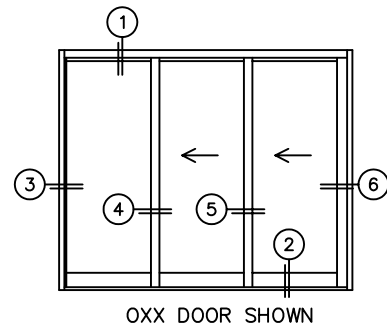

FLEETWOOD
WINDOWS & DOORS
FleetwoodUSA.com

NORWOOD 3070EX M/S
OXX CUSTOM CONFIGURATION
NO SCREENS

ORDER NO.:

ITEM NO.:

SCALE: 1/4

REQUIRED DEALER INFO.

A (NET FRAME WIDTH)

B (NET FRAME HEIGHT)

SILL PAN HEIGHT (INTERIOR LEG)
(3/4", 1-1/16", 1-7/16" OR 1-7/8")

NOTES:

OXX DOOR SHOWN

3 FIXED JAMB 4 INTERLOCKERS 5 INTERLOCKERS 6 LOCK JAMB

A NET FRAME WIDTH

FLEETWOOD
 WINDOWS & DOORS
 FleetwoodUSA.com