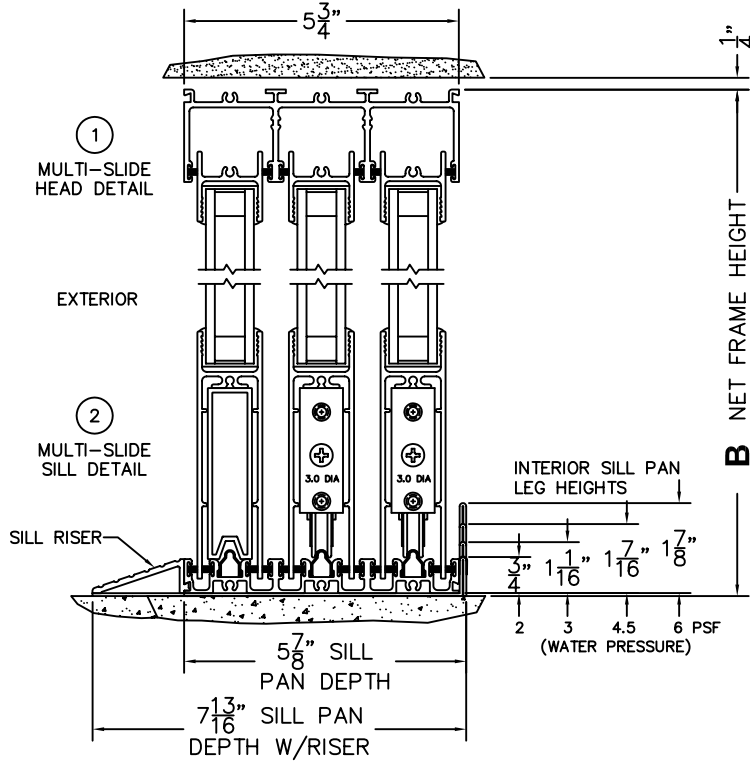

FLEETWOOD
WINDOWS & DOORS
FleetwoodUSA.com

NORWOOD 3070EX M/S
OXX CUSTOM CONFIGURATION
NO SCREENS

ORDER NO.:

ITEM NO.:

SCALE: 1/4

REQUIRED DEALER INFO.

A (NET FRAME WIDTH)

B (NET FRAME HEIGHT)

SILL PAN HEIGHT (INTERIOR LEG)
(3/4", 1-1/16", 1-7/16" OR 1-7/8")

NOTES:

OXX DOOR SHOWN

3 FIXED JAMB 4 INTERLOCKERS 5 INTERLOCKERS 6 LOCK JAMB

A NET FRAME WIDTH

FLEETWOOD
 WINDOWS & DOORS
 FleetwoodUSA.com

NORWOOD 3070EX M/S
 OXX CUSTOM CONFIGURATION
 NO SCREENS

ORDER NO.:

ITEM NO.:

SCALE: 1/4

DOOR SHOWN IN OPEN POSITION