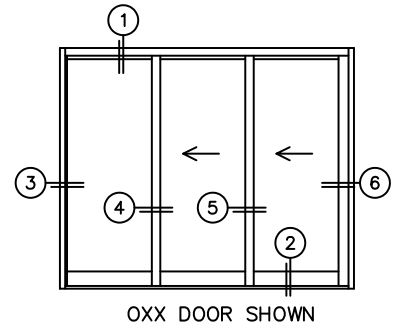

FLEETWOOD
WINDOWS & DOORS
FleetwoodUSA.com

NORWOOD 3070EX M/S
OXX CUSTOM CONFIGURATION
NO SCREENS

ORDER NO.:

ITEM NO.:

REQUIRED DEALER INFO.

A(NET FRAME WIDTH)

B(NET FRAME HEIGHT)

SILL PAN HEIGHT (INTERIOR LEG)
(3/4", 1-1/16", 1-7/16" OR 1-7/8")

NOTES:

(USE RULER TO SCALE DIMENSIONS IN INCHES)

SCALE: 1/4

- ③
FIXED JAMB
- ④
INTERLOCKERS
- ⑤
INTERLOCKERS
- ⑥
LOCK JAMB