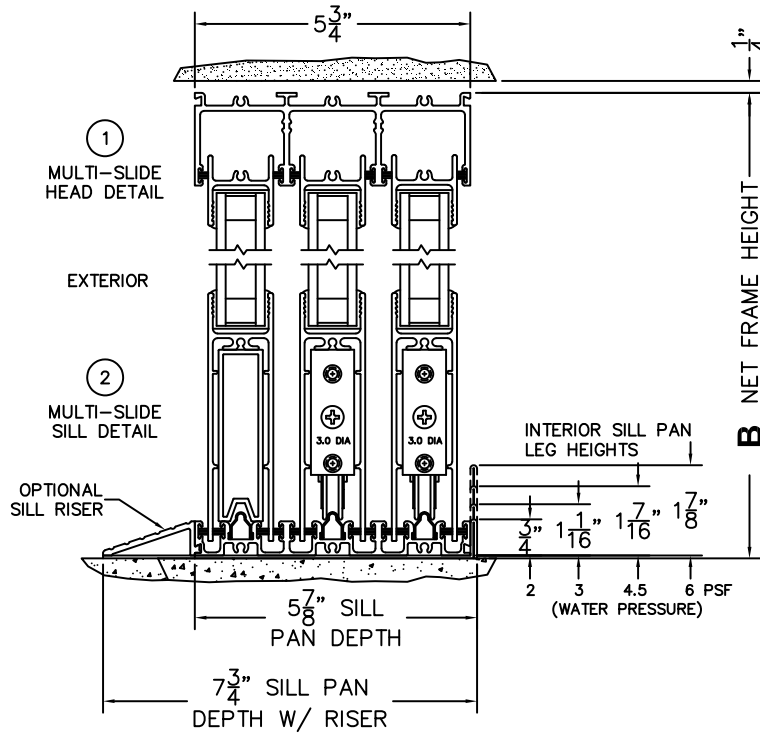

FLEETWOOD
WINDOWS & DOORS
FleetwoodUSA.com

NORWOOD 3070EX M/S
OXX CUSTOM CONFIGURATION
NO SCREENS

ORDER NO.:

ITEM NO.:

REQUIRED DEALER INFO.

A(NET FRAME WIDTH)

B(NET FRAME HEIGHT)

SILL PAN HEIGHT (INTERIOR LEG)
(3/4", 1-1/16", 1-7/16" OR 1-7/8")

NOTES:

(USE RULER TO SCALE DIMENSIONS IN INCHES)

SCALE: 1/4

- ③
FIXED JAMB
- ④
INTERLOCKERS
- ⑤
INTERLOCKERS
- ⑥
LOCK JAMB