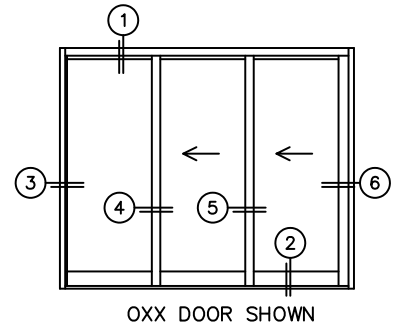

FLEETWOOD
WINDOWS & DOORS
FleetwoodUSA.com

NORWOOD 3070EX M/S
OXX CUSTOM CONFIGURATION
NO SCREENS

ORDER NO.:

ITEM NO.:

REQUIRED DEALER INFO.

A(NET FRAME WIDTH)

B(NET FRAME HEIGHT)

SILL PAN HEIGHT (INTERIOR LEG)
(3/4", 1-1/16", 1-7/16" OR 1-7/8")

NOTES:

(USE RULER TO SCALE DIMENSIONS IN INCHES)

SCALE: 1/4

OXX DOOR SHOWN