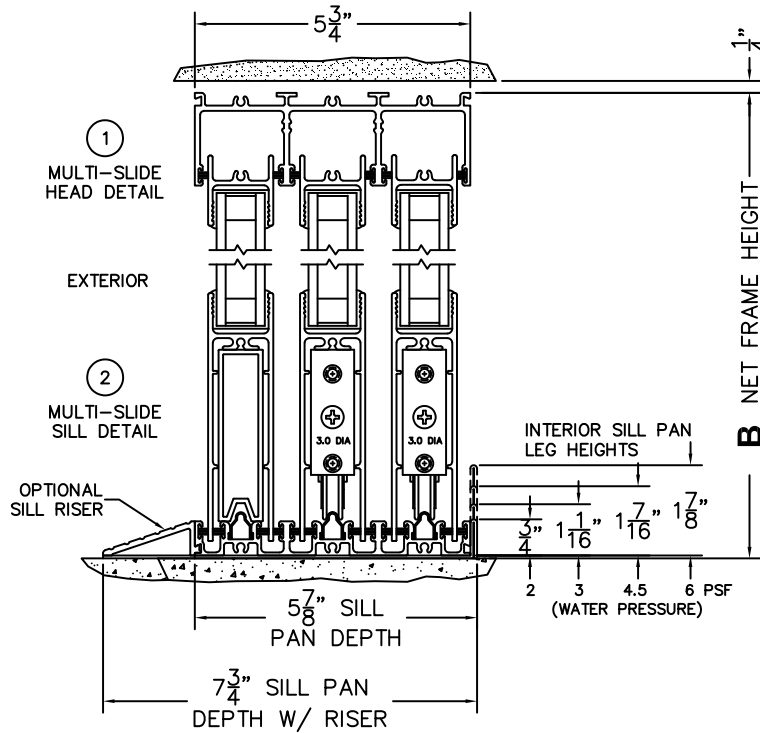

FLEETWOOD
WINDOWS & DOORS
FleetwoodUSA.com

NORWOOD 3070EX M/S
OXX CUSTOM CONFIGURATION
NO SCREENS

ORDER NO.:

ITEM NO.:

REQUIRED DEALER INFO.

A(NET FRAME WIDTH)

B(NET FRAME HEIGHT)

SILL PAN HEIGHT (INTERIOR LEG)
(3/4", 1-1/16", 1-7/16" OR 1-7/8")

NOTES:

(USE RULER TO SCALE DIMENSIONS IN INCHES)

SCALE: 1/4

OXX DOOR SHOWN