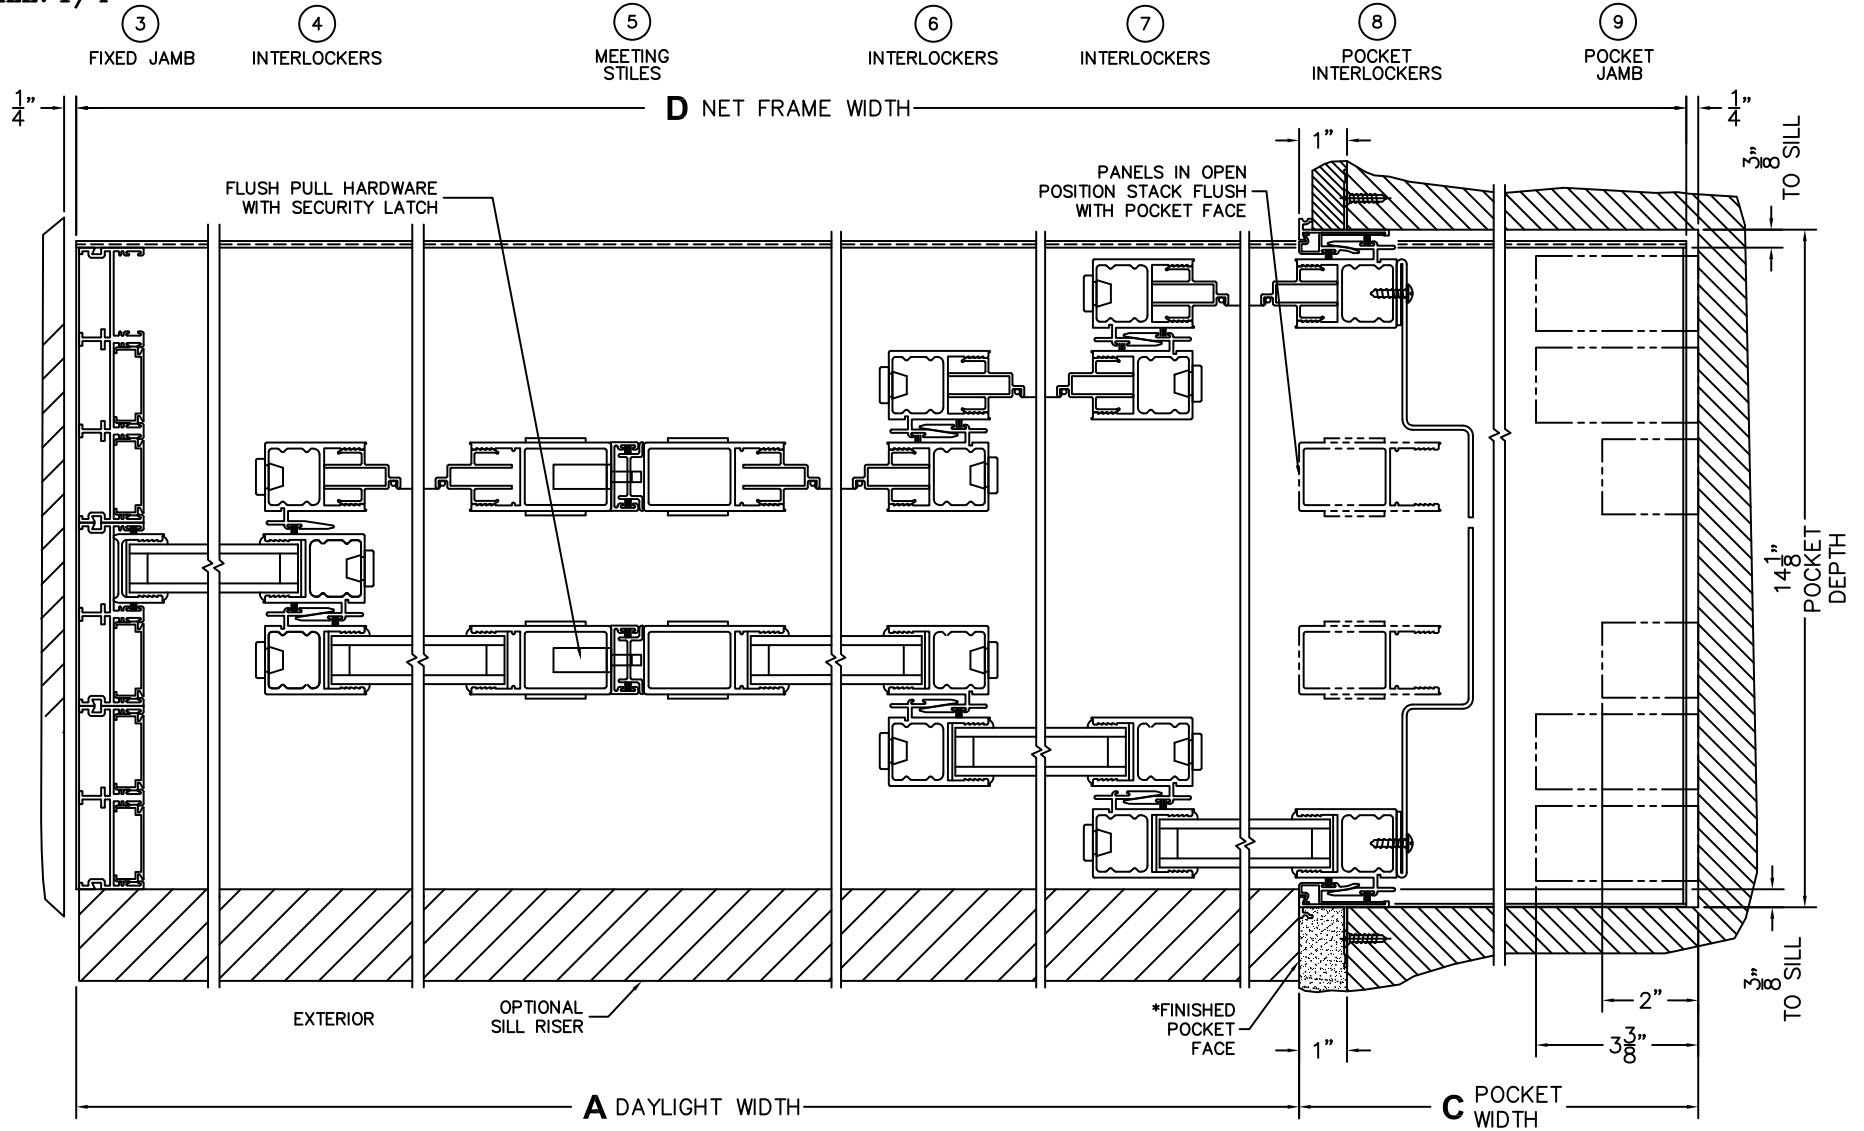

CALCULATED VALUES (FLEETWOOD SUPPLIED)

C(POCKET WIDTH)

D(NET FRAME WIDTH)

NOTES:

(USE RULER TO SCALE DIMENSIONS IN INCHES)

SCALE: 1/4

OXIXXP DOOR SHOWN

(USE RULER TO SCALE DIMENSIONS IN INCHES)

SCALE: 1/4

*CAUTION: WHEN CONSTRUCTING POCKET NOTE THAT DAYLIGHT WIDTH DOES NOT INCLUDE 1" SET BACK FOR POST INTERLOCKER.