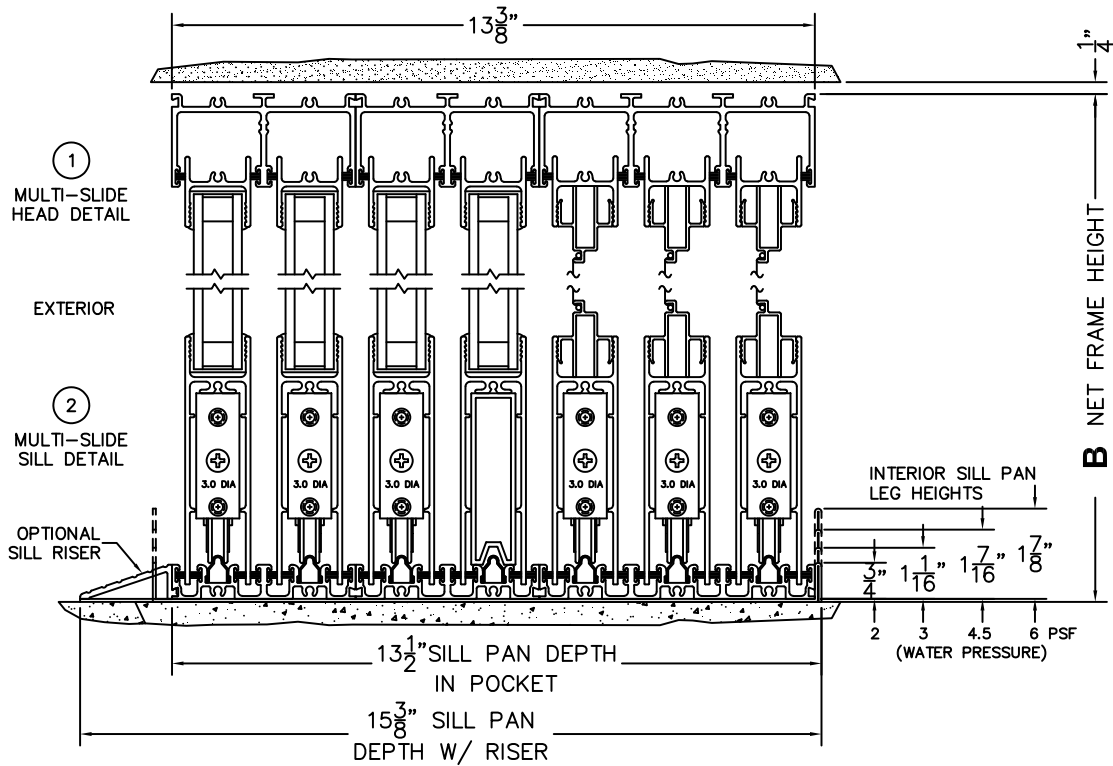

CALCULATED VALUES (FLEETWOOD SUPPLIED)

C(POCKET WIDTH)

D(NET FRAME WIDTH)

NOTES:

(USE RULER TO SCALE DIMENSIONS IN INCHES)

SCALE: 1/4

OXIXXP DOOR SHOWN

(USE RULER TO SCALE DIMENSIONS IN INCHES)

SCALE: 1/4

*CAUTION: WHEN CONSTRUCTING POCKET NOTE THAT DAYLIGHT WIDTH DOES NOT INCLUDE 1" SET BACK FOR POST INTERLOCKER.