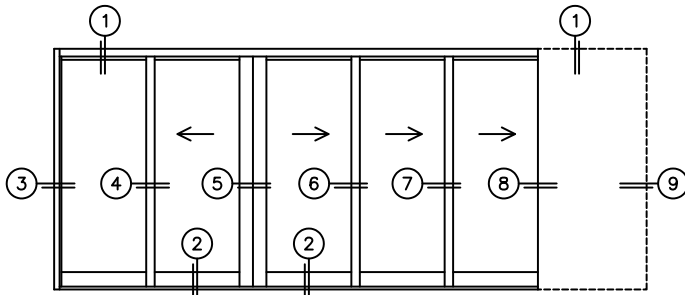

CALCULATED VALUES (FLEETWOOD SUPPLIED)

C(POCKET WIDTH)

D(NET FRAME WIDTH)

NOTES:

(USE RULER TO SCALE DIMENSIONS IN INCHES)

SCALE: 1/4

OXIXXP DOOR SHOWN

(USE RULER TO SCALE DIMENSIONS IN INCHES)

SCALE: 1/4

*CAUTION: WHEN CONSTRUCTING POCKET NOTE THAT DAYLIGHT WIDTH DOES NOT INCLUDE 1" SET BACK FOR POST INTERLOCKER.