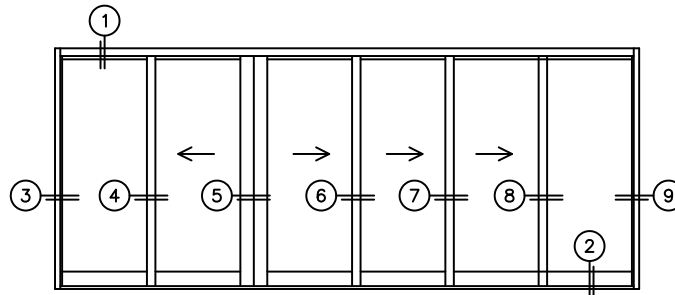

FLEETWOOD
WINDOWS & DOORS
FleetwoodUSA.com

NORWOOD 3070EX M/S
OXIXXXO STANDARD CONFIGURATION
NO SCREENS

ORDER NO.:

ITEM NO.:

REQUIRED DEALER INFO.

A(NET FRAME WIDTH)

B(NET FRAME HEIGHT)

SILL PAN HEIGHT (INTERIOR LEG)
(3/4", 1-1/16", 1-7/16" OR 1-7/8")

NOTES:

(USE RULER TO SCALE DIMENSIONS IN INCHES)

SCALE: 1/4

OXIXXXO DOOR SHOWN

FLEETWOOD
WINDOWS & DOORS
FleetwoodUSA.com

NORWOOD 3070EX M/S

OXIXXXO STANDARD CONFIGURATION
NO SCREENS

ORDER NO.:

ITEM NO.:

REQUIRED DEALER INFO.

A(NET FRAME WIDTH)

B(NET FRAME HEIGHT)

SILL PAN HEIGHT(INTERIOR LEG)
(3/4", 1-1/16", 1-7/16" OR 1-7/8")

(USE RULER TO SCALE DIMENSIONS IN INCHES)

SCALE: 1/4

NOTES: