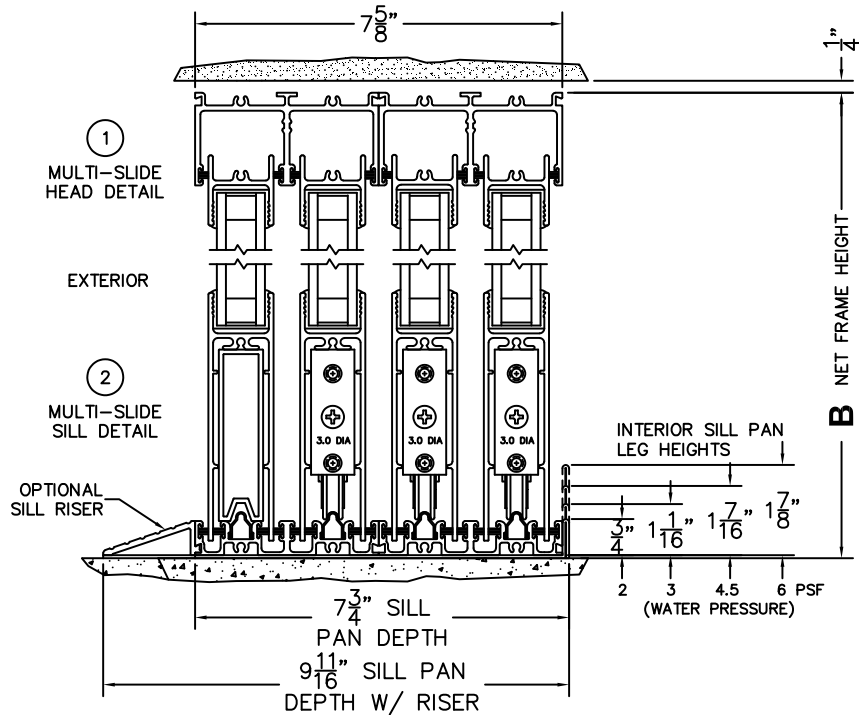

NOTES:

(USE RULER TO SCALE DIMENSIONS IN INCHES)

SCALE: 1/4

OXIXXXO DOOR SHOWN

FLEETWOOD
WINDOWS & DOORS
FleetwoodUSA.com

NORWOOD 3070EX M/S

OXIXXXO STANDARD CONFIGURATION
NO SCREENS

ORDER NO.:

ITEM NO.:

REQUIRED DEALER INFO.

A(NET FRAME WIDTH)

B(NET FRAME HEIGHT)

SILL PAN HEIGHT(INTERIOR LEG)
(3/4", 1-1/16", 1-7/16" OR 1-7/8")

(USE RULER TO SCALE DIMENSIONS IN INCHES)

SCALE: 1/4

NOTES: