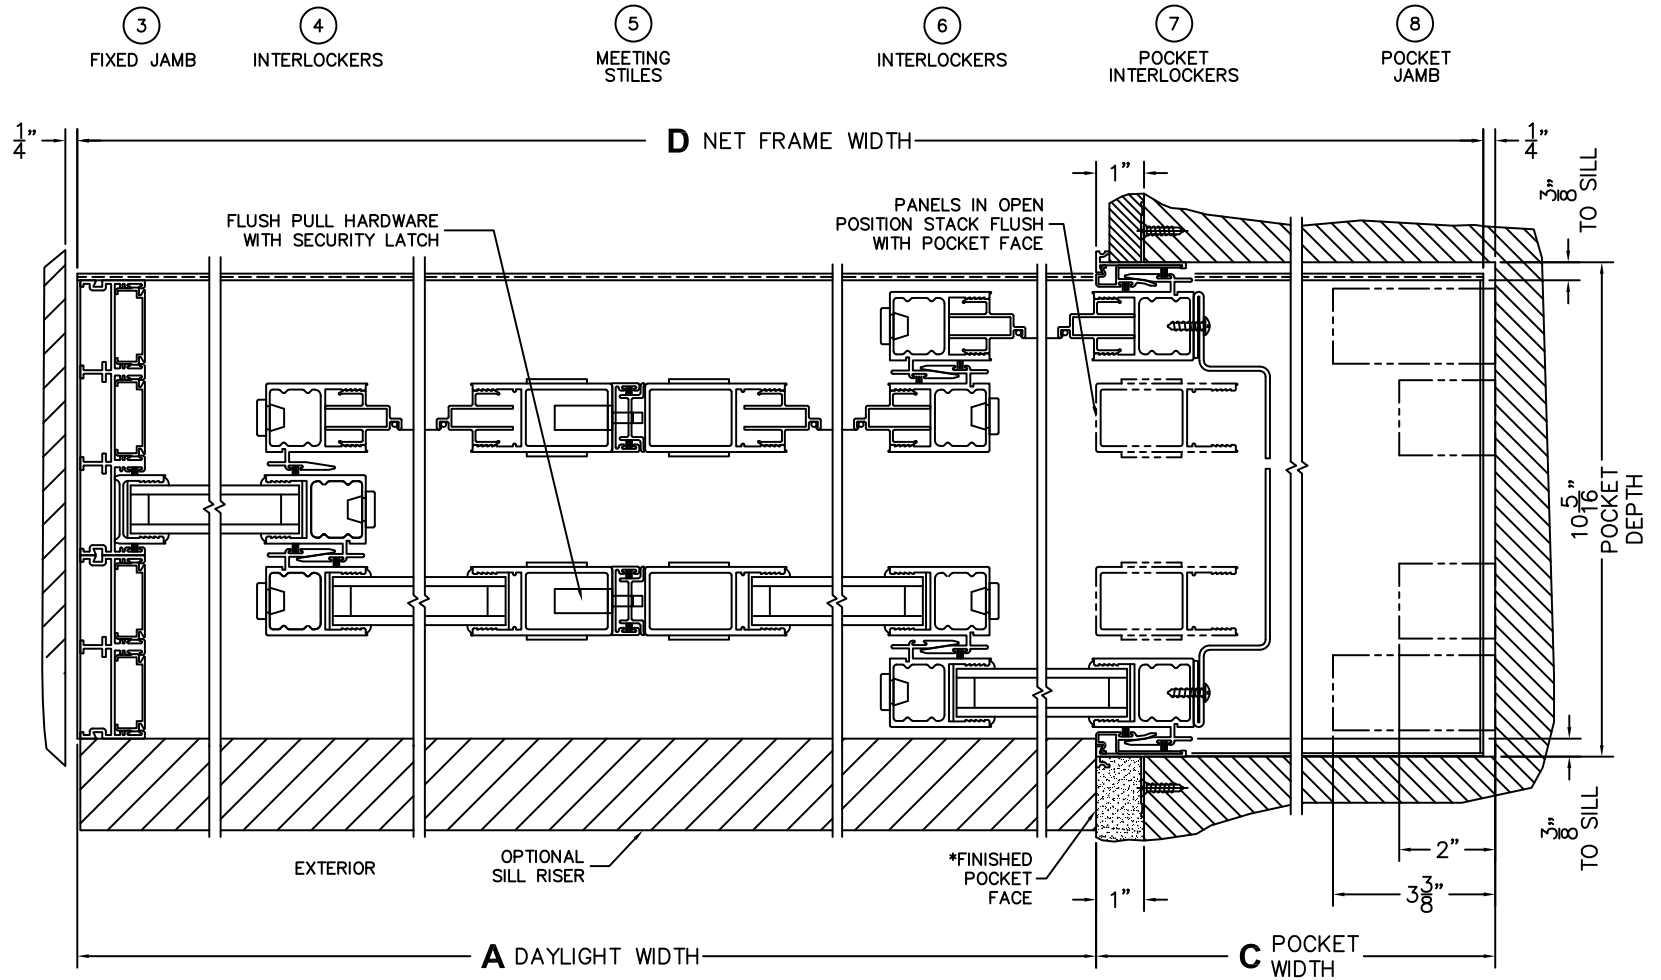

CALCULATED VALUES (FLEETWOOD SUPPLIED)

C(POCKET WIDTH)

D(NET FRAME WIDTH)

NOTES:

(USE RULER TO SCALE DIMENSIONS IN INCHES)

SCALE: 1/4

OXIXXP DOOR SHOWN

(USE RULER TO SCALE DIMENSIONS IN INCHES)

SCALE: 1/4

*CAUTION: WHEN CONSTRUCTING POCKET NOTE THAT DAYLIGHT WIDTH

DOES NOT INCLUDE 1" SET BACK FOR POST INTERLOCKER