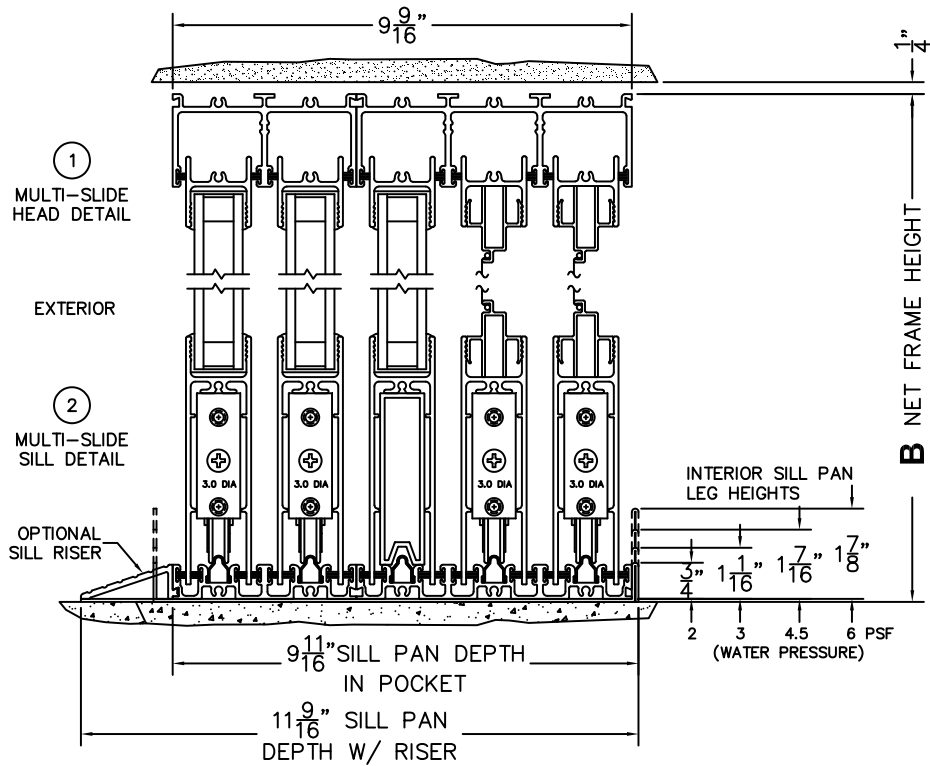

CALCULATED VALUES (FLEETWOOD SUPPLIED)

C(POCKET WIDTH)

D(NET FRAME WIDTH)

NOTES:

(USE RULER TO SCALE DIMENSIONS IN INCHES)

SCALE: 1/4

OXIXXP DOOR SHOWN

(USE RULER TO SCALE DIMENSIONS IN INCHES)

SCALE: 1/4

*CAUTION: WHEN CONSTRUCTING POCKET NOTE THAT DAYLIGHT WIDTH

DOES NOT INCLUDE 1" SET BACK FOR POST INTERLOCKER