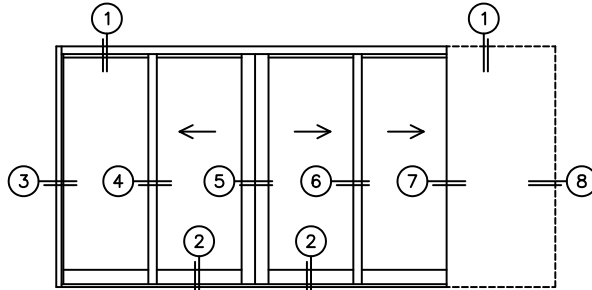

CALCULATED VALUES (FLEETWOOD SUPPLIED)

C(POCKET WIDTH)

D(NET FRAME WIDTH)

NOTES:

(USE RULER TO SCALE DIMENSIONS IN INCHES)

SCALE: 1/4

OXIXXP DOOR SHOWN

(USE RULER TO SCALE DIMENSIONS IN INCHES)

SCALE: 1/4

*CAUTION: WHEN CONSTRUCTING POCKET NOTE THAT DAYLIGHT WIDTH

DOES NOT INCLUDE 1" SET BACK FOR POST INTERLOCKER