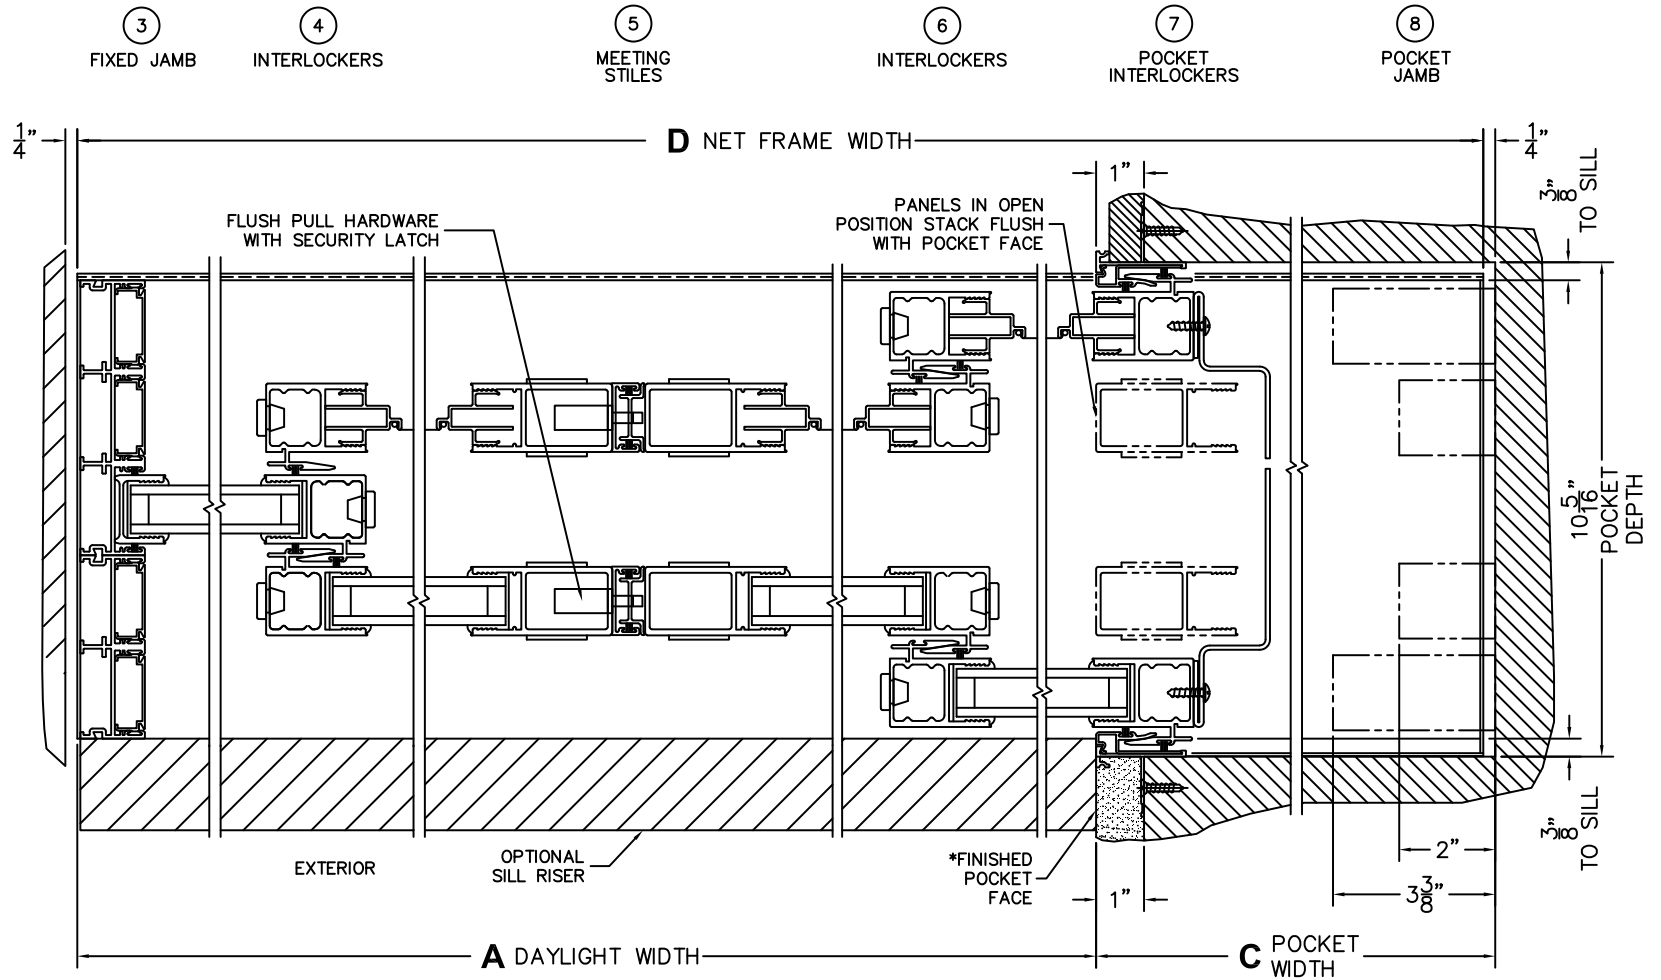

A(DAYLIGHT WIDTH)

B(NET FRAME HEIGHT)

SILL PAN HEIGHT (INTERIOR LEG)
(3/4", 1-1/16", 1-7/16" OR 1-7/8")

CALCULATED VALUES (FLEETWOOD SUPPLIED)

C(POCKET WIDTH)

D(NET FRAME WIDTH)

NOTES:

(USE RULER TO SCALE DIMENSIONS IN INCHES)

SCALE: 1/4

OXIXXP DOOR SHOWN

FLEETWOOD

Windows & Doors

2485 Railroad Street, Corona, CA 92880
(800) 736-7363 www.fleetwoodusa.com

NORWOOD 3070EX M/S

OXIXXP CUSTOM CONFIGURATION WITH SCREENS

ORDER NO.:

ITEM NO.:

(USE RULER TO SCALE DIMENSIONS IN INCHES)

SCALE: 1/4

*CAUTION: WHEN CONSTRUCTING POCKET NOTE THAT DAYLIGHT WIDTH DOES NOT INCLUDE 1" SET BACK FOR POST INTERLOCKER.