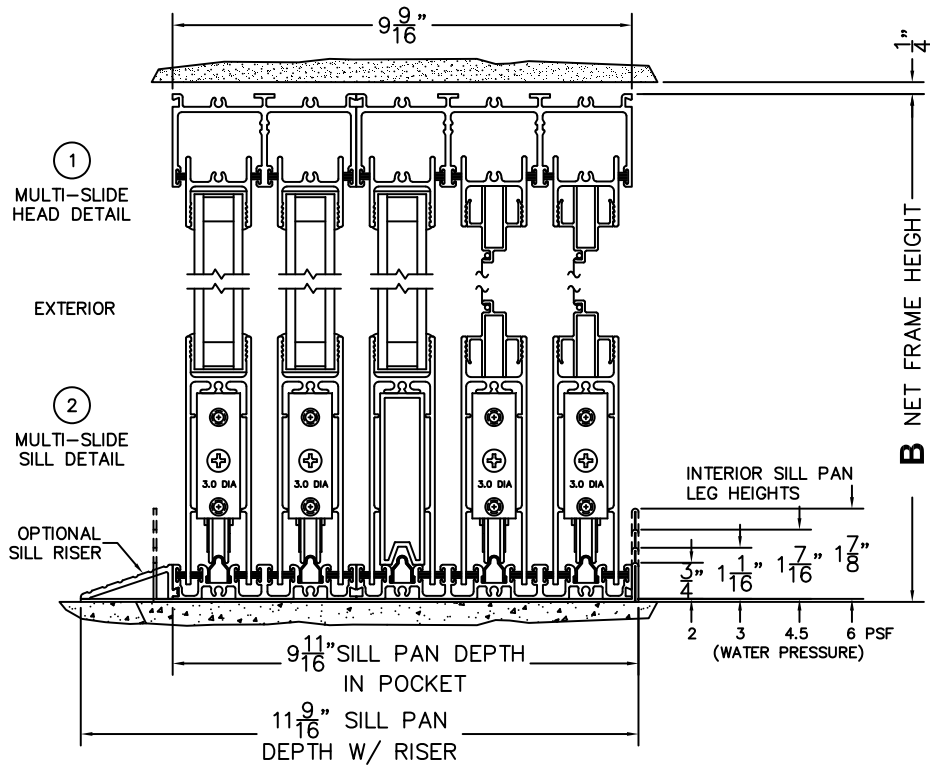

FLEETWOOD

Windows & Doors

2485 Railroad Street, Corona, CA 92880
(800) 736-7363 www.fleetwoodusa.com

NORWOOD 3070EX M/S

OXIXXP CUSTOM CONFIGURATION WITH SCREENS

ORDER NO.:

ITEM NO.:

REQUIRED DEALER INFO.

A(DAYLIGHT WIDTH)

B(NET FRAME HEIGHT)

SILL PAN HEIGHT (INTERIOR LEG)
(3/4", 1-1/16", 1-7/16" OR 1-7/8")

CALCULATED VALUES (FLEETWOOD SUPPLIED)

C(POCKET WIDTH)

D(NET FRAME WIDTH)

NOTES:

(USE RULER TO SCALE DIMENSIONS IN INCHES)

SCALE: 1/4