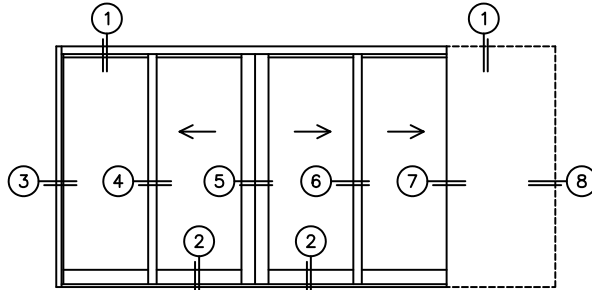

A(DAYLIGHT WIDTH)

B(NET FRAME HEIGHT)

SILL PAN HEIGHT (INTERIOR LEG)
(3/4", 1-1/16", 1-7/16" OR 1-7/8")

CALCULATED VALUES (FLEETWOOD SUPPLIED)

C(POCKET WIDTH)

D(NET FRAME WIDTH)

NOTES:

(USE RULER TO SCALE DIMENSIONS IN INCHES)

SCALE: 1/4

OXIXXP DOOR SHOWN

FLEETWOOD

Windows & Doors

2485 Railroad Street, Corona, CA 92880
(800) 736-7363 www.fleetwoodusa.com

NORWOOD 3070EX M/S

OXIXXP CUSTOM CONFIGURATION WITH SCREENS

ORDER NO.:

ITEM NO.:

(USE RULER TO SCALE DIMENSIONS IN INCHES)

SCALE: 1/4

*CAUTION: WHEN CONSTRUCTING POCKET NOTE THAT DAYLIGHT WIDTH DOES NOT INCLUDE 1" SET BACK FOR POST INTERLOCKER.