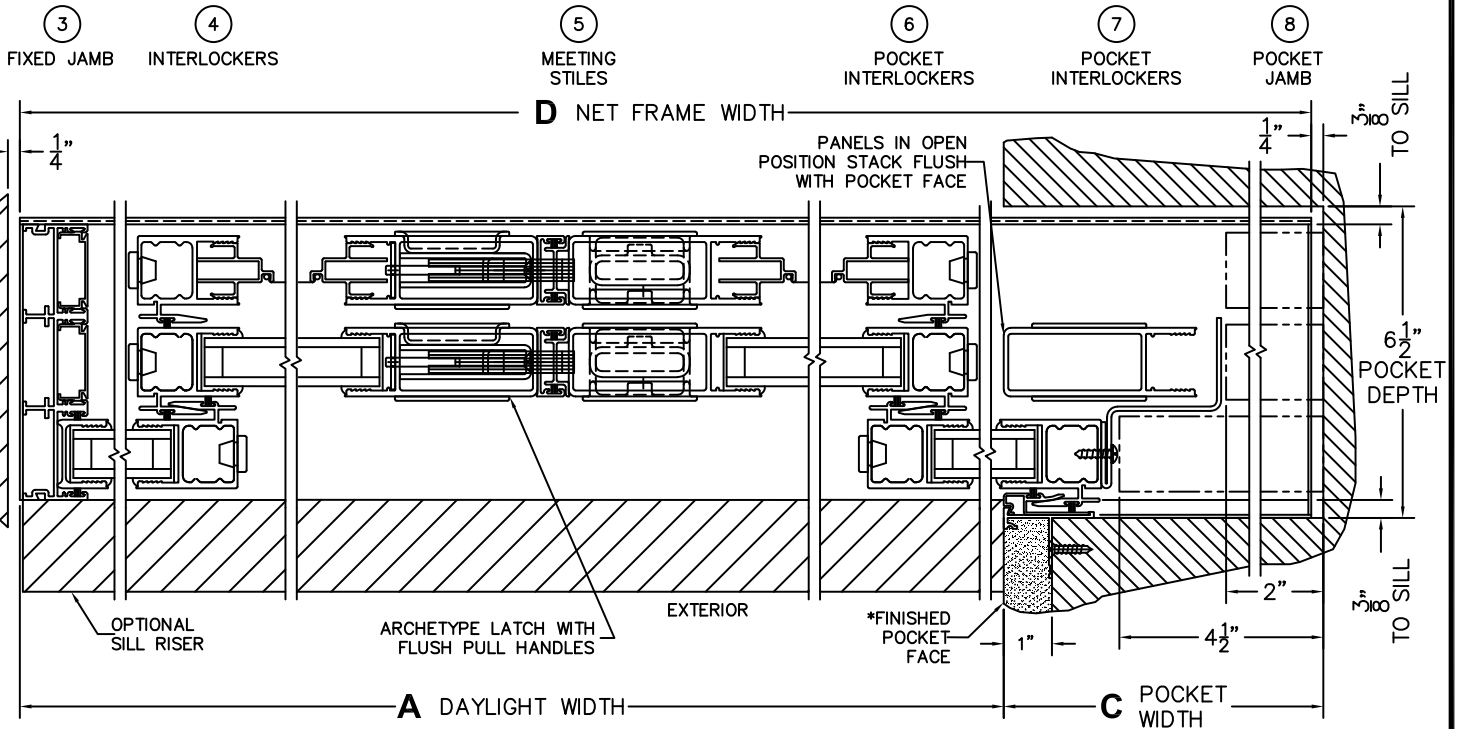

CALCULATED VALUES (FLEETWOOD SUPPLIED)

C(POCKET WIDTH)

D(NET FRAME WIDTH)

NOTES:

(USE RULER TO SCALE DIMENSIONS IN INCHES)

SCALE: 1/4

OXIXXP DOOR SHOWN

*CAUTION: WHEN CONSTRUCTING POCKET NOTE THAT DAYLIGHT WIDTH

DOES NOT INCLUDE 1" SET BACK FOR POST INTERLOCKER.