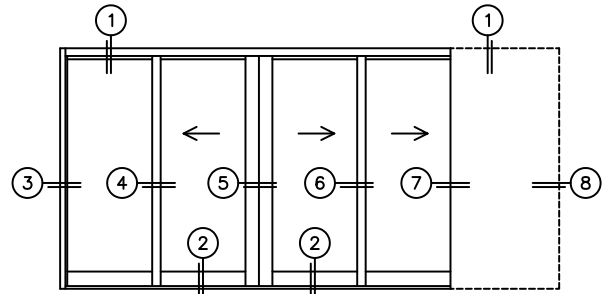

CALCULATED VALUES (FLEETWOOD SUPPLIED)

C(POCKET WIDTH)

D(NET FRAME WIDTH)

NOTES:

(USE RULER TO SCALE DIMENSIONS IN INCHES)

SCALE: 1/4

OXIXXP DOOR SHOWN

*CAUTION: WHEN CONSTRUCTING POCKET NOTE THAT DAYLIGHT WIDTH

DOES NOT INCLUDE 1" SET BACK FOR POST INTERLOCKER.