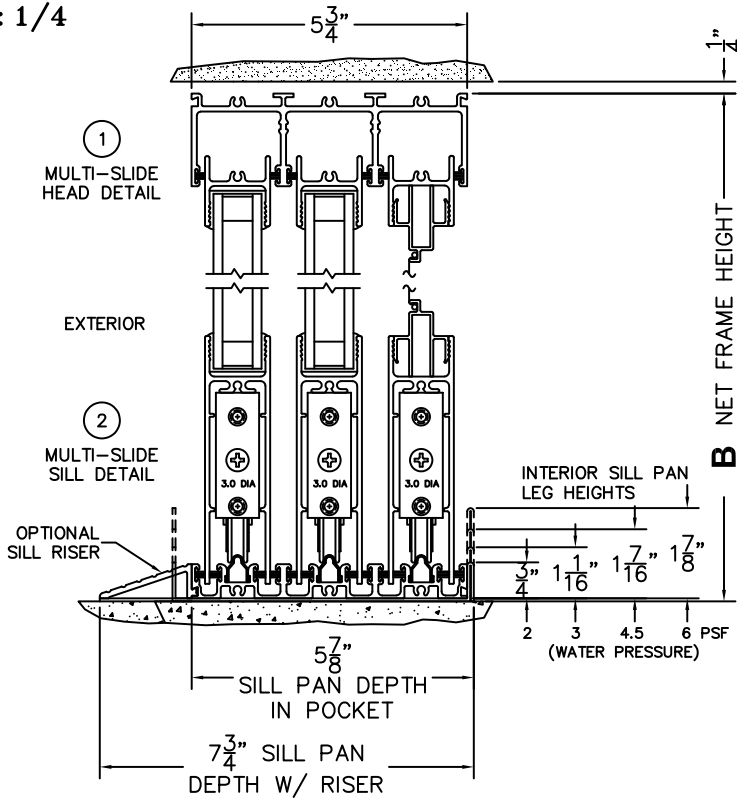

CALCULATED VALUES (FLEETWOOD SUPPLIED)

C(POCKET WIDTH)

D(NET FRAME WIDTH)

NOTES:

(USE RULER TO SCALE DIMENSIONS IN INCHES)

SCALE: 1/4

OXIXXP DOOR SHOWN

*CAUTION: WHEN CONSTRUCTING POCKET NOTE THAT DAYLIGHT WIDTH

DOES NOT INCLUDE 1" SET BACK FOR POST INTERLOCKER.