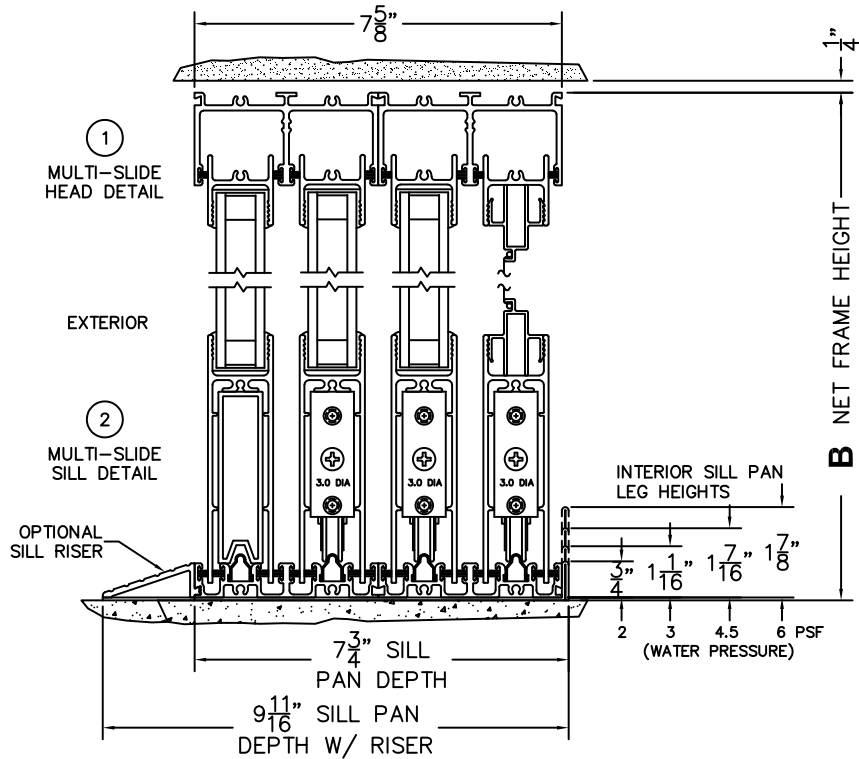

NOTES:

(USE RULER TO SCALE DIMENSIONS IN INCHES)

SCALE: 1/4

OXIXXO DOOR SHOWN

FLEETWOOD
WINDOWS & DOORS
FleetwoodUSA.com

NPRWOOD 3070EX M/S
OXIXXO STANDARD CONFIGURATION
WITH SCREENS

ORDER NO.:

ITEM NO.:

(USE RULER TO SCALE DIMENSIONS IN INCHES)

SCALE: 1/4

③ FIXED JAMB ④ INTERLOCKERS ⑤ MEETING STILES ⑥ INTERLOCKERS ⑦ INTERLOCKERS ⑧ FIXED JAMB