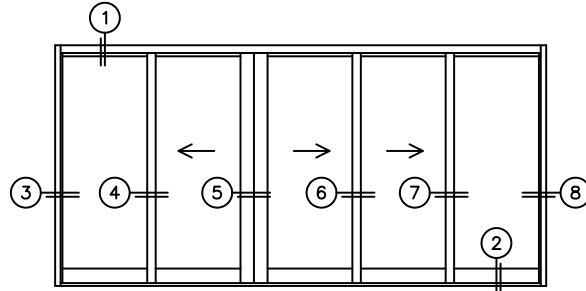

FLEETWOOD
WINDOWS & DOORS
FleetwoodUSA.com

NORWOOD 3070EX M/S
OXIXXO STANDARD CONFIGURATION
WITH SCREENS

ORDER NO.:

ITEM NO.:

REQUIRED DEALER INFO.

A(NET FRAME WIDTH)

B(NET FRAME HEIGHT)

SILL PAN HEIGHT (INTERIOR LEG)
(3/4", 1-1/16", 1-7/16" OR 1-7/8")

NOTES:

(USE RULER TO SCALE DIMENSIONS IN INCHES)

SCALE: 1/4

OXIXXO DOOR SHOWN

FLEETWOOD
WINDOWS & DOORS
FleetwoodUSA.com

NPRWOOD 3070EX M/S
OXIXXO STANDARD CONFIGURATION
WITH SCREENS

ORDER NO.:

ITEM NO.:

(USE RULER TO SCALE DIMENSIONS IN INCHES)

SCALE: 1/4

③ FIXED JAMB ④ INTERLOCKERS ⑤ MEETING STILES ⑥ INTERLOCKERS ⑦ INTERLOCKERS ⑧ FIXED JAMB