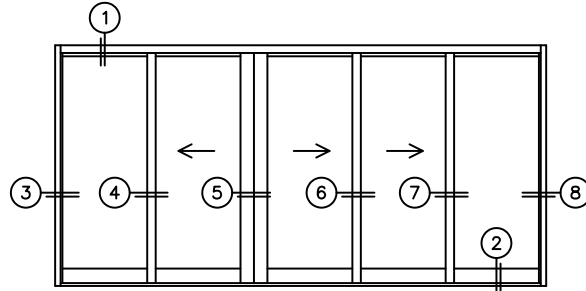

FLEETWOOD
WINDOWS & DOORS
FleetwoodUSA.com

NORWOOD 3070EX M/S
OXIXXO STANDARD CONFIGURATION
WITH SCREENS

ORDER NO.:

ITEM NO.:

REQUIRED DEALER INFO.

A(NET FRAME WIDTH)

B(NET FRAME HEIGHT)

SILL PAN HEIGHT (INTERIOR LEG)
(3/4", 1-1/16", 1-7/16" OR 1-7/8")

NOTES:

(USE RULER TO SCALE DIMENSIONS IN INCHES)

SCALE: 1/4

OXIXXO DOOR SHOWN

FLEETWOOD
WINDOWS & DOORS
FleetwoodUSA.com

NPRWOOD 3070EX M/S

OXIXXO STANDARD CONFIGURATION
WITH SCREENS

ORDER NO.:

ITEM NO.:

(USE RULER TO SCALE DIMENSIONS IN INCHES)

SCALE: 1/4"

- ③
FIXED JAMB
- ④
INTERLOCKERS
- ⑤
MEETING STILES
- ⑥
INTERLOCKERS
- ⑦
INTERLOCKERS
- ⑧
FIXED JAMB