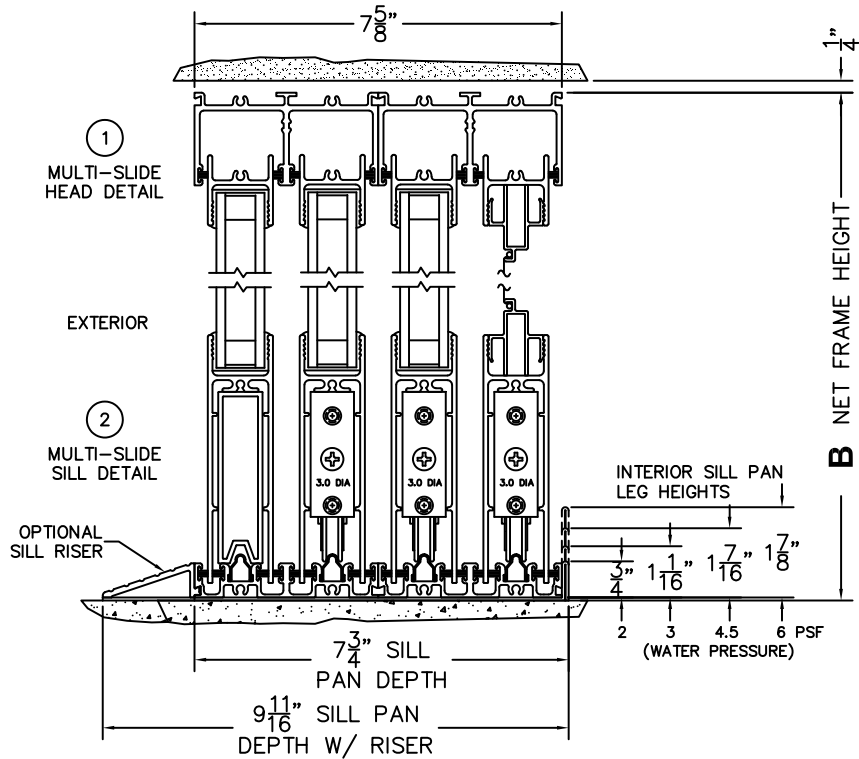

NOTES:

(USE RULER TO SCALE DIMENSIONS IN INCHES)

SCALE: 1/4

OXIXXO DOOR SHOWN

FLEETWOOD
WINDOWS & DOORS
FleetwoodUSA.com

NPRWOOD 3070EX M/S

OXIXXO STANDARD CONFIGURATION
WITH SCREENS

ORDER NO.:

ITEM NO.:

(USE RULER TO SCALE DIMENSIONS IN INCHES)

SCALE: 1/4"

- ③
FIXED JAMB
- ④
INTERLOCKERS
- ⑤
MEETING STILES
- ⑥
INTERLOCKERS
- ⑦
INTERLOCKERS
- ⑧
FIXED JAMB