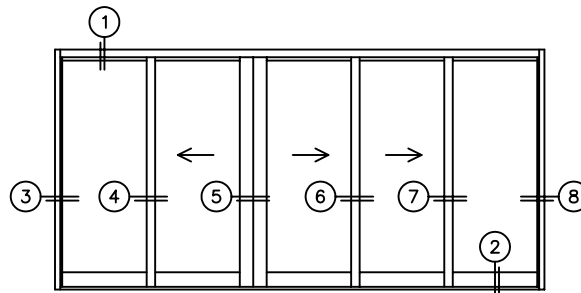

FLEETWOOD
WINDOWS & DOORS
FleetwoodUSA.com

NORWOOD 3070EX M/S
OXIXXO CUSTOM CONFIGURATION
NO SCREENS

ORDER NO.:

ITEM NO.:

SCALE: 1/4

REQUIRED DEALER INFO.

A (NET FRAME WIDTH)

B (NET FRAME HEIGHT)

SILL PAN HEIGHT (INTERIOR LEG)
(3/4", 1-1/16", 1-7/16" OR 1-7/8")

NOTES:

OXIXXO DOOR SHOWN

FLEETWOOD
WINDOWS & DOORS
FleetwoodUSA.com

NORWOOD 3070EX M/S
OXIXXO CUSTOM CONFIGURATION
NO SCREENS

ORDER NO.:
ITEM NO.:

SCALE: 1/4