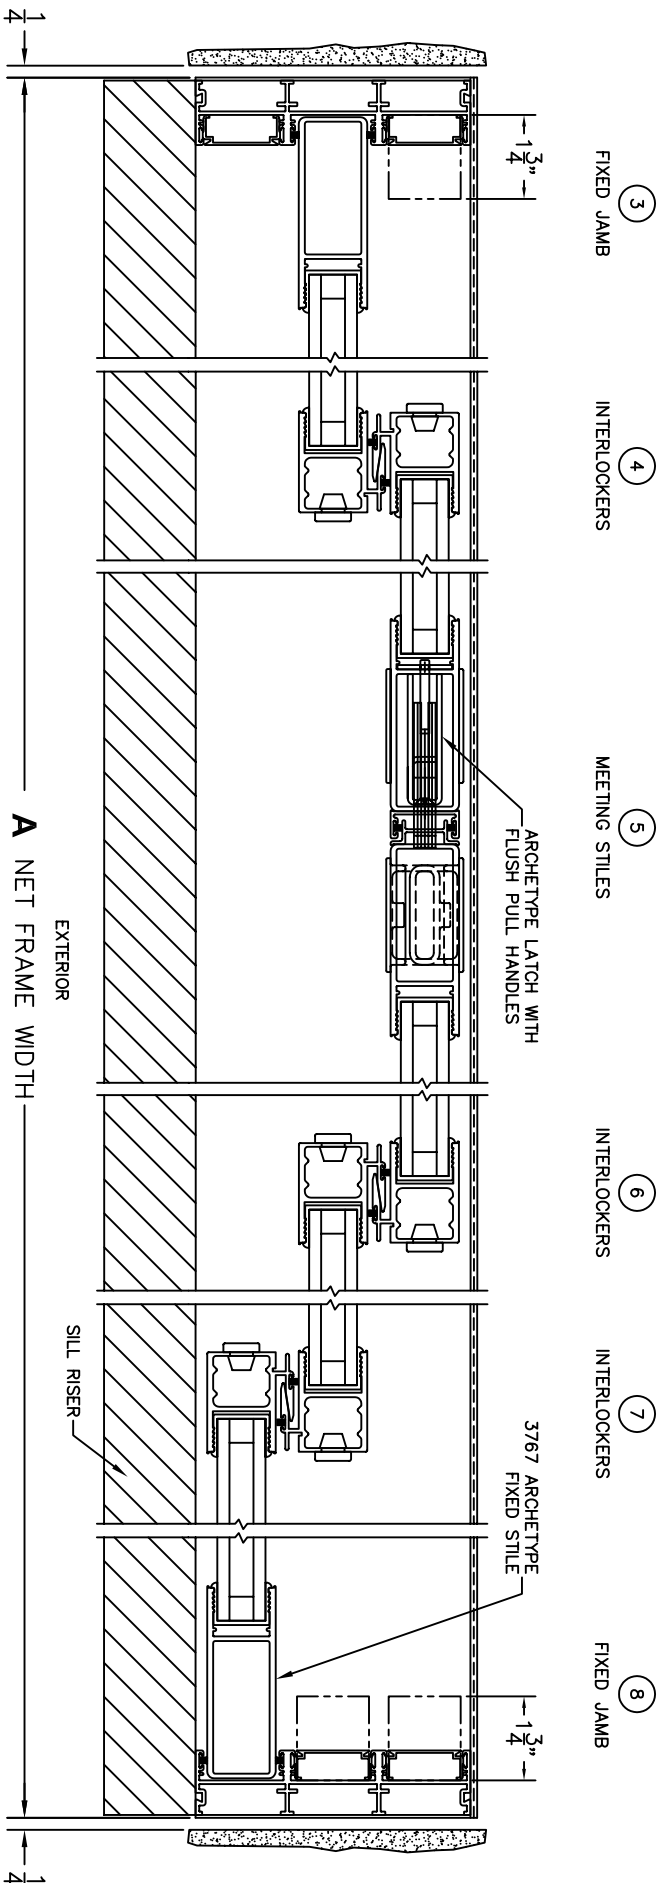

FLEETWOOD
WINDOWS & DOORS
FleetwoodUSA.com

NORWOOD 3070EX M/S
OXIXXO CUSTOM CONFIGURATION
NO SCREENS

ORDER NO.:

ITEM NO.:

SCALE: 1/4

REQUIRED DEALER INFO.

A(NET FRAME WIDTH)

B(NET FRAME HEIGHT)

SILL PAN HEIGHT(INTERIOR LEG)
(3/4", 1-1/16", 1-7/16" OR 1-7/8")

NOTES:

OXIXXO DOOR SHOWN

FLEETWOOD
 WINDOWS & DOORS
 FleetwoodUSA.com

NORWOOD 3070EX M/S
 OXIXO CUSTOM CONFIGURATION
 NO SCREENS

ORDER NO.:

ITEM NO.:

SCALE: 1/4

FLEETWOOD
WINDOWS & DOORS
FleetwoodUSA.com

NORWOOD 3070EX M/S
OXIXXO CUSTOM CONFIGURATION
NO SCREENS

SCALE: 1/4

ORDER NO.:

ITEM NO.:

FLUSH STACK: PANELS IN OPEN POSITION