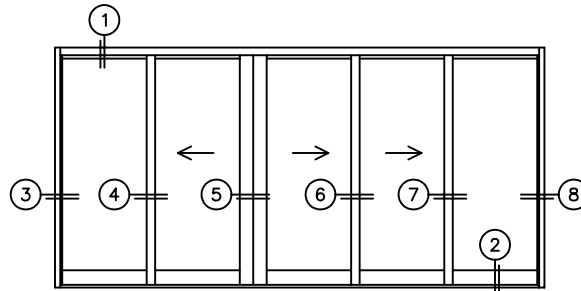

FLEETWOOD
WINDOWS & DOORS
FleetwoodUSA.com

NORWOOD 3070EX M/S
OXIXXO CUSTOM CONFIGURATION
NO SCREENS

ORDER NO.:

ITEM NO.:

SCALE: 1/4

REQUIRED DEALER INFO.

A(NET FRAME WIDTH)

B(NET FRAME HEIGHT)

SILL PAN HEIGHT(INTERIOR LEG)
(3/4", 1-1/16", 1-7/16" OR 1-7/8")

NOTES:

OXIXXO DOOR SHOWN

FLEETWOOD
 WINDOWS & DOORS
 FleetwoodUSA.com

NORWOOD 3070EX M/S
 OXIXO CUSTOM CONFIGURATION
 NO SCREENS

ORDER NO.:

ITEM NO.:

SCALE: 1/4

FLEETWOOD
WINDOWS & DOORS
FleetwoodUSA.com

NORWOOD 3070EX M/S
OXIXXO CUSTOM CONFIGURATION
NO SCREENS

SCALE: 1/4

ORDER NO.:

ITEM NO.:

FLUSH STACK: PANELS IN OPEN POSITION