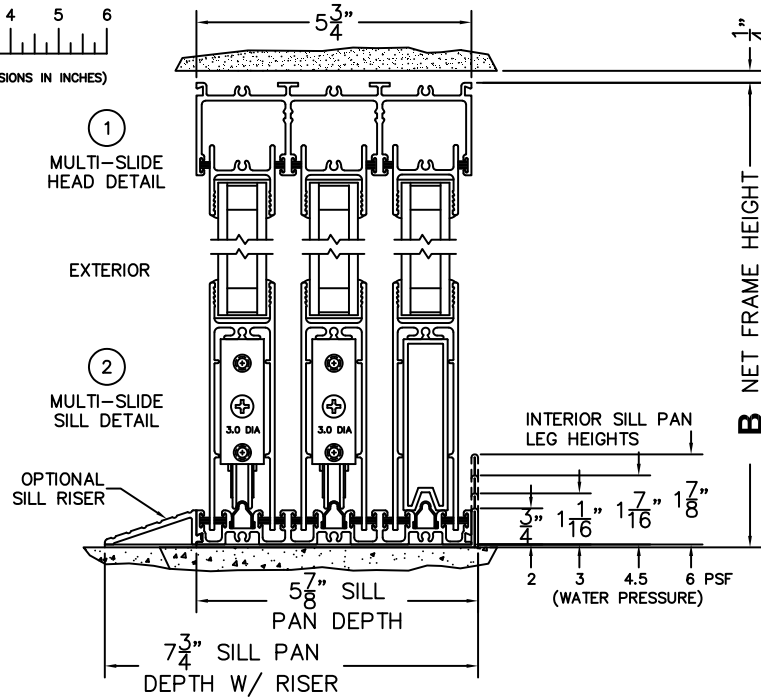

SILL PAN HEIGHT(INTERIOR LEG)
(3/4", 1-1/16", 1-7/16" OR 1-7/8")

NOTES:

(USE RULER TO SCALE DIMENSIONS IN INCHES)

SCALE: 1/4

OXIXXO DOOR SHOWN