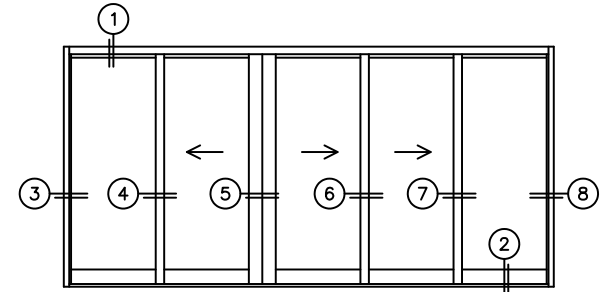

SILL PAN HEIGHT(INTERIOR LEG)
(3/4", 1-1/16", 1-7/16" OR 1-7/8")

NOTES:

(USE RULER TO SCALE DIMENSIONS IN INCHES)

SCALE: 1/4

OXIXXO DOOR SHOWN