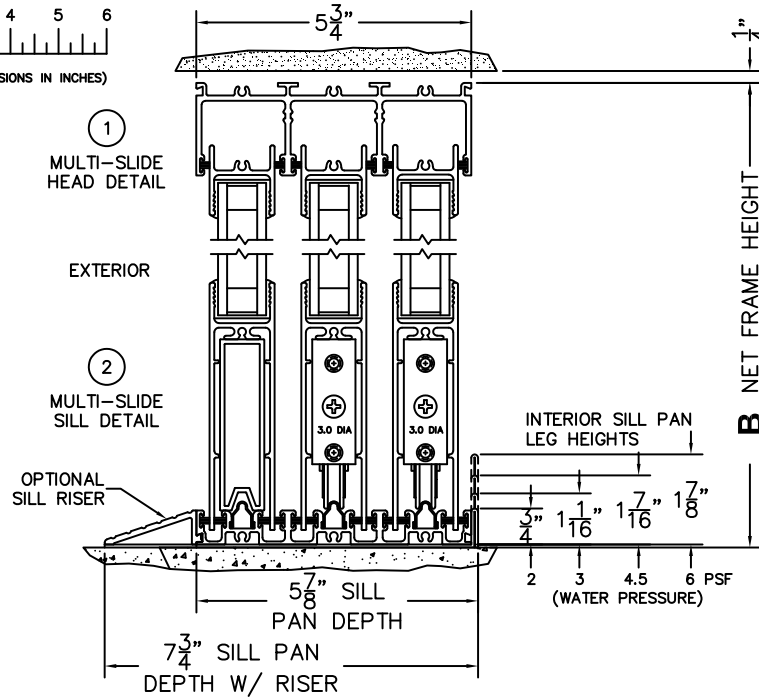

SILL PAN HEIGHT(INTEIOR LEG)
(3/4", 1-1/16", 1-7/16" OR 1-7/8")

NOTES:

(USE RULER TO SCALE DIMENSIONS IN INCHES)

SCALE: 1/4

OXIXXO DOOR SHOWN