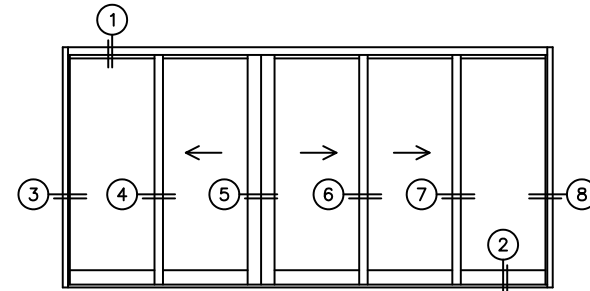

SILL PAN HEIGHT(INTEIOR LEG)
(3/4", 1-1/16", 1-7/16" OR 1-7/8")

NOTES:

(USE RULER TO SCALE DIMENSIONS IN INCHES)

SCALE: 1/4

OXIXXO DOOR SHOWN