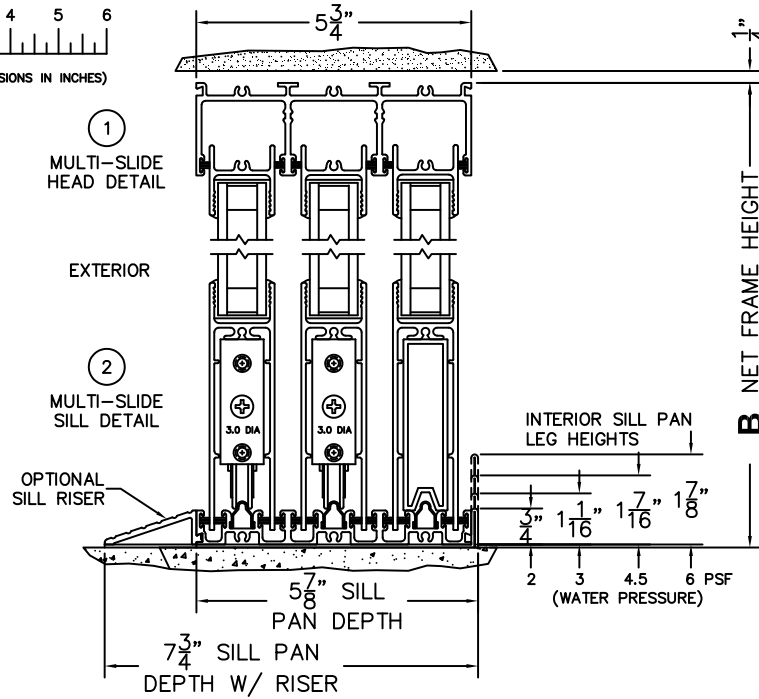

SILL PAN HEIGHT(INTERIOR LEG)
(3/4", 1-1/16", 1-7/16" OR 1-7/8")

NOTES:

(USE RULER TO SCALE DIMENSIONS IN INCHES)

SCALE: 1/4

OXIXXO DOOR SHOWN

3 FIXED JAMB 4 INTERLOCKERS 5 MEETING STILES 6 INTERLOCKERS 7 INTERLOCKERS 8 FIXED JAMB

ARCHETYPE LATCH WITH FLUSH PULL HANDLES