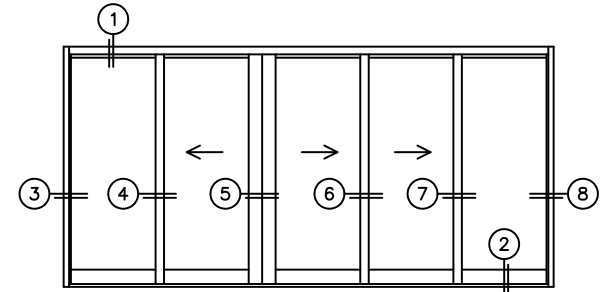

SILL PAN HEIGHT(INTERIOR LEG)
(3/4", 1-1/16", 1-7/16" OR 1-7/8")

NOTES:

(USE RULER TO SCALE DIMENSIONS IN INCHES)

SCALE: 1/4

OXIXXO DOOR SHOWN

3 FIXED JAMB 4 INTERLOCKERS 5 MEETING STILES 6 INTERLOCKERS 7 INTERLOCKERS 8 FIXED JAMB