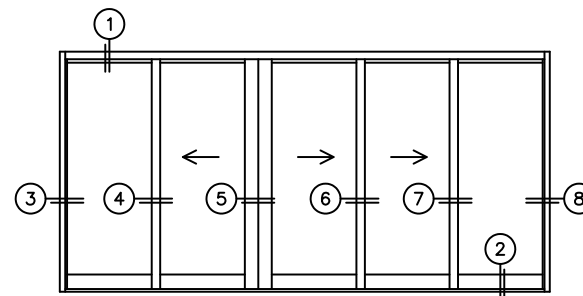

SILL PAN HEIGHT(INTERIOR LEG)
(3/4", 1-1/16", 1-7/16" OR 1-7/8")

NOTES:

(USE RULER TO SCALE DIMENSIONS IN INCHES)

SCALE: 1/4

OXIXXO DOOR SHOWN

- ③
FIXED JAMB
- ④
INTERLOCKERS
- ⑤
MEETING STILES
- ⑥
INTERLOCKERS
- ⑦
INTERLOCKERS
- ⑧
FIXED JAMB