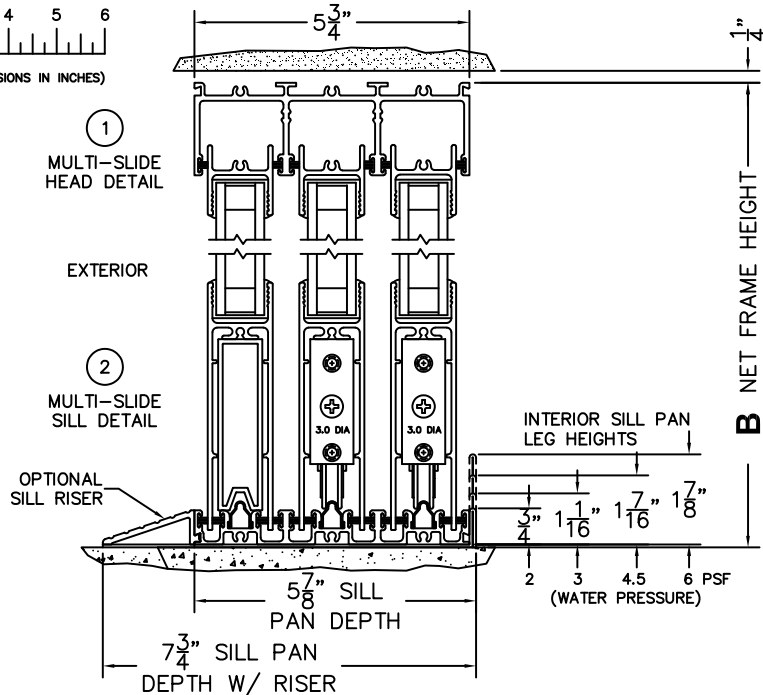

SILL PAN HEIGHT(INTERIOR LEG)
(3/4", 1-1/16", 1-7/16" OR 1-7/8")

NOTES:

(USE RULER TO SCALE DIMENSIONS IN INCHES)

SCALE: 1/4

OXIXXO DOOR SHOWN

- ③
FIXED JAMB
- ④
INTERLOCKERS
- ⑤
MEETING STILES
- ⑥
INTERLOCKERS
- ⑦
INTERLOCKERS
- ⑧
FIXED JAMB