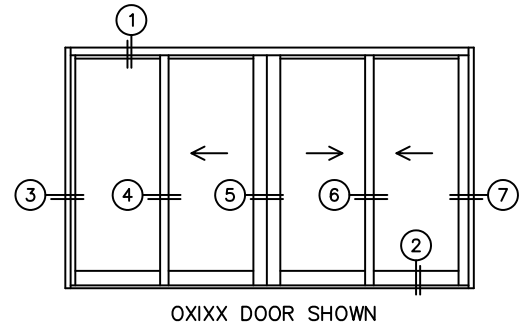

FLEETWOOD
WINDOWS & DOORS
FleetwoodUSA.com

NORWOOD 3070EX M/S
OXIXX STANDARD CONFIGURATION
WITH SCREENS

ORDER NO.:

ITEM NO.:

REQUIRED DEALER INFO.

A(NET FRAME WIDTH)

B(NET FRAME HEIGHT)

SILL PAN HEIGHT (INTERIOR LEG)
(3/4", 1-1/16", 1-7/16" OR 1-7/8")

(USE RULER TO SCALE DIMENSIONS IN INCHES)

SCALE: 1/4

NOTES:

OXIXX DOOR SHOWN