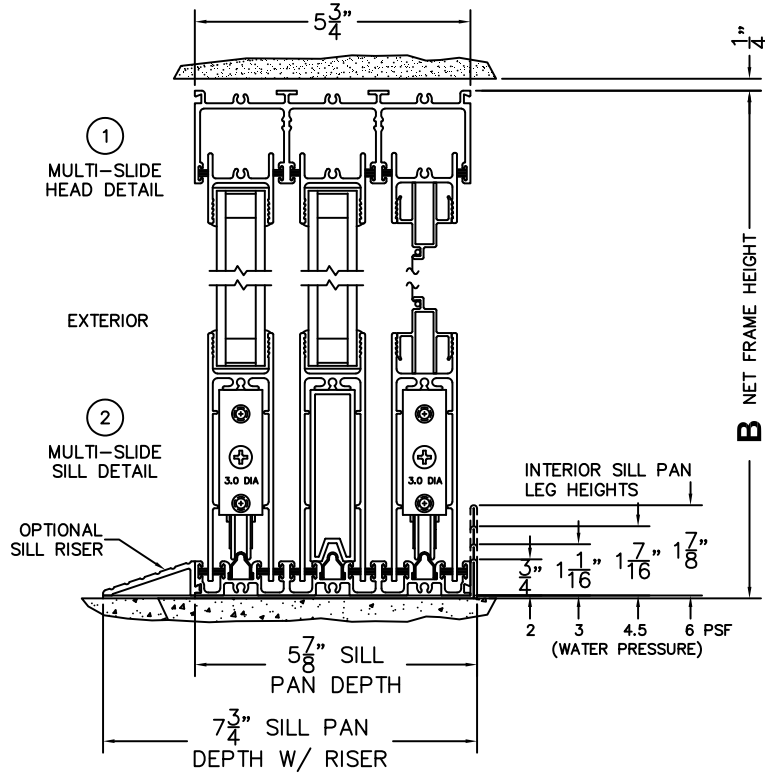

FLEETWOOD
WINDOWS & DOORS
FleetwoodUSA.com

NORWOOD 3070EX M/S
OXIXX STANDARD CONFIGURATION
WITH SCREENS

ORDER NO.:

ITEM NO.:

REQUIRED DEALER INFO.

A(NET FRAME WIDTH)

B(NET FRAME HEIGHT)

SILL PAN HEIGHT (INTERIOR LEG)
(3/4", 1-1/16", 1-7/16" OR 1-7/8")

(USE RULER TO SCALE DIMENSIONS IN INCHES)

SCALE: 1/4

NOTES:

OXIXX DOOR SHOWN