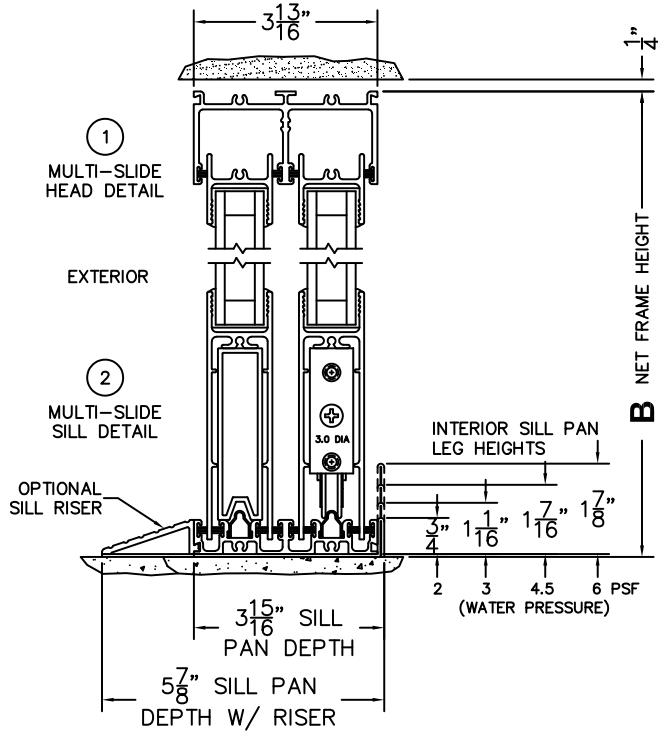

FLEETWOOD
WINDOWS & DOORS
FleetwoodUSA.com

NORWOOD 3070EX M/S
OXIXX STANDARD CONFIGURATION
NO SCREENS

ORDER NO.:

ITEM NO.:

REQUIRED DEALER INFO.

A(NET FRAME WIDTH)

B(NET FRAME HEIGHT)

SILL PAN HEIGHT (INTERIOR LEG)
(3/4", 1-1/16", 1-7/16" OR 1-7/8")

(USE RULER TO SCALE DIMENSIONS IN INCHES)

SCALE: 1/4

NOTES:

OXIXX DOOR SHOWN