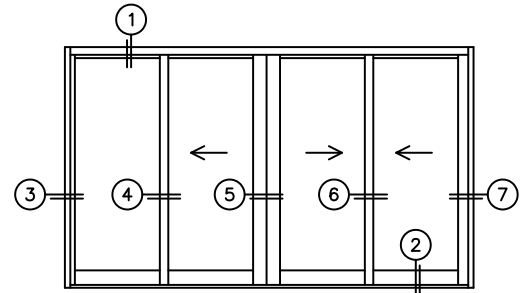

FLEETWOOD
WINDOWS & DOORS
FleetwoodUSA.com

NORWOOD 3070EX M/S
OXIXX STANDARD CONFIGURATION
NO SCREENS

ORDER NO.:

ITEM NO.:

REQUIRED DEALER INFO.

A(NET FRAME WIDTH)

B(NET FRAME HEIGHT)

SILL PAN HEIGHT (INTERIOR LEG)
(3/4", 1-1/16", 1-7/16" OR 1-7/8")

(USE RULER TO SCALE DIMENSIONS IN INCHES)

SCALE: 1/4

NOTES:

OXIXX DOOR SHOWN