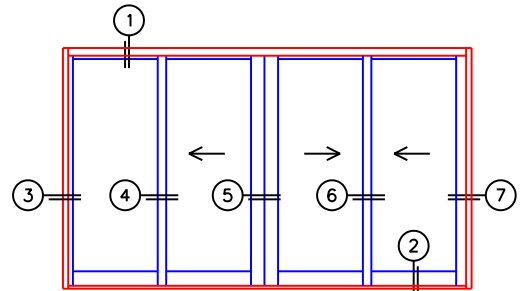

**FLEETWOOD**  
WINDOWS & DOORS  
FleetwoodUSA.com

**NORWOOD 3070EX M/S**  
OXIXX CUSTOM CONFIGURATION  
NO SCREENS

ORDER NO.:

ITEM NO.:

REQUIRED DEALER INFO.

**A**(NET FRAME WIDTH)

**B**(NET FRAME HEIGHT)

SILL PAN HEIGHT (INTERIOR LEG)  
(3/4", 1-1/16", 1-7/16" OR 1-7/8")

(USE RULER TO SCALE DIMENSIONS IN INCHES)

SCALE: 1/4

NOTES:

OXIXX DOOR SHOWN