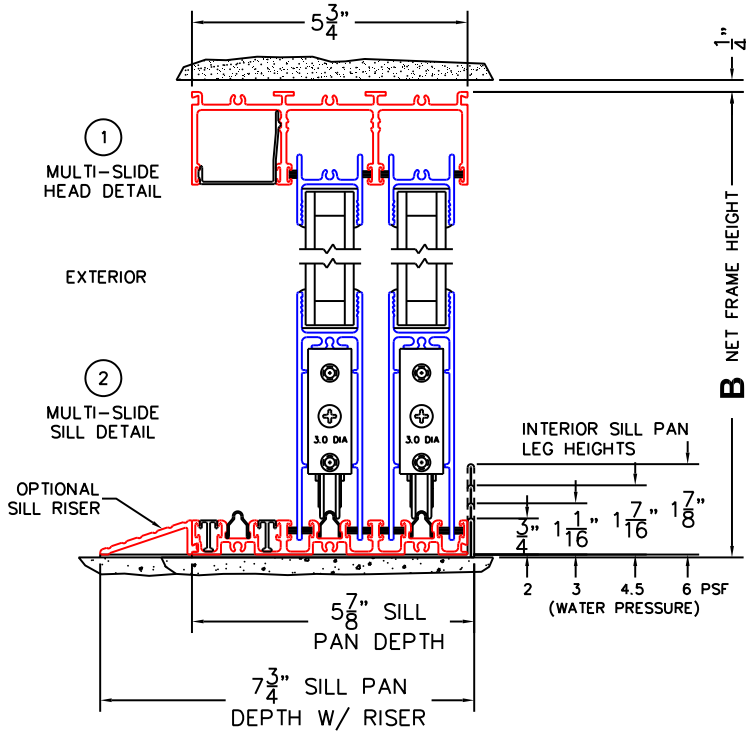

**FLEETWOOD**  
WINDOWS & DOORS  
FleetwoodUSA.com

**NORWOOD 3070EX M/S**  
OXIXX CUSTOM CONFIGURATION  
NO SCREENS

ORDER NO.:

ITEM NO.:

REQUIRED DEALER INFO.

**A**(NET FRAME WIDTH)

**B**(NET FRAME HEIGHT)

SILL PAN HEIGHT (INTERIOR LEG)  
(3/4", 1-1/16", 1-7/16" OR 1-7/8")

(USE RULER TO SCALE DIMENSIONS IN INCHES)

SCALE: 1/4

NOTES:

OXIXX DOOR SHOWN