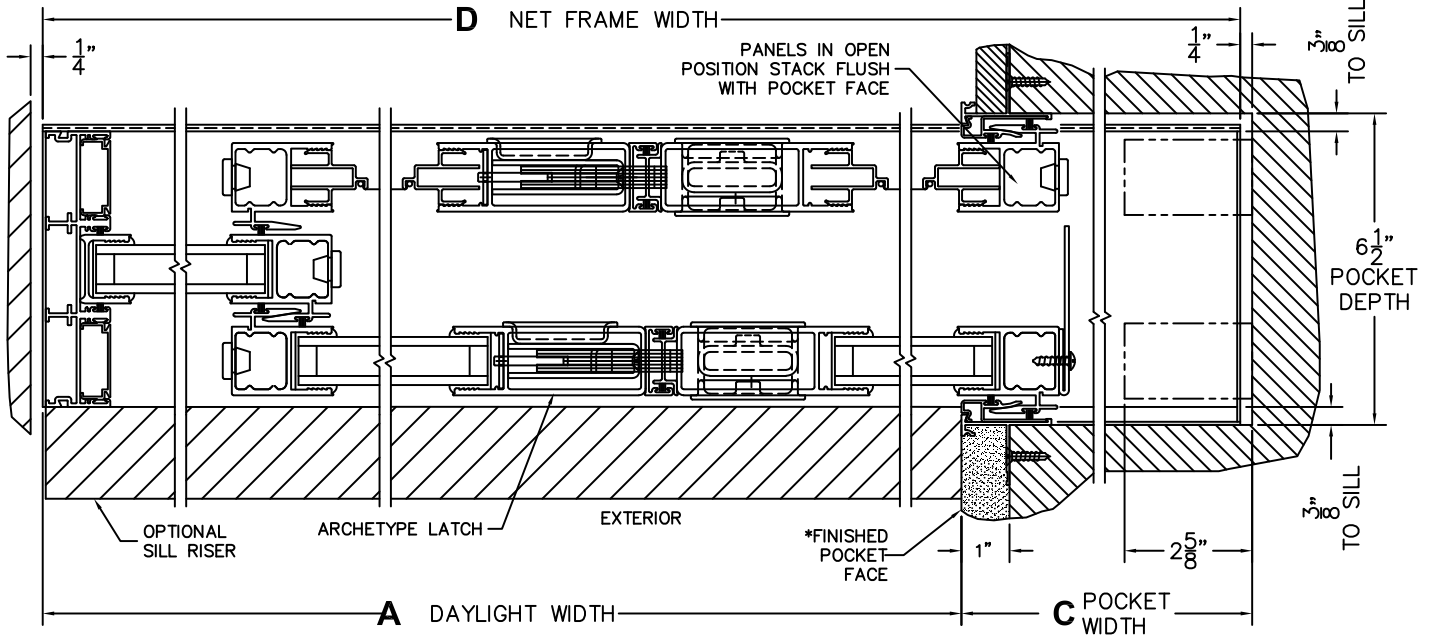

CALCULATED VALUES (FLEETWOOD SUPPLIED)

C(POCKET WIDTH)

D(NET FRAME WIDTH)

NOTES:

(USE RULER TO SCALE DIMENSIONS IN INCHES)

SCALE: 1/4

OXIXP DOOR SHOWN

3
FIXED JAMB

4
INTERLOCKERS

5
MEETING STILES

6
POCKET INTERLOCKERS

7
POCKET JAMB

*CAUTION: WHEN CONSTRUCTING POCKET NOTE THAT DAYLIGHT WIDTH