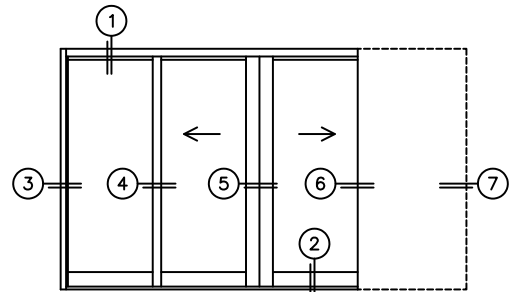

CALCULATED VALUES (FLEETWOOD SUPPLIED)

C(POCKET WIDTH)

D(NET FRAME WIDTH)

NOTES:

(USE RULER TO SCALE DIMENSIONS IN INCHES)

SCALE: 1/4

OXIXP DOOR SHOWN

3
FIXED JAMB

4
INTERLOCKERS

5
MEETING STILES

6
POCKET INTERLOCKERS

7
POCKET JAMB

*CAUTION: WHEN CONSTRUCTING POCKET NOTE THAT DAYLIGHT WIDTH