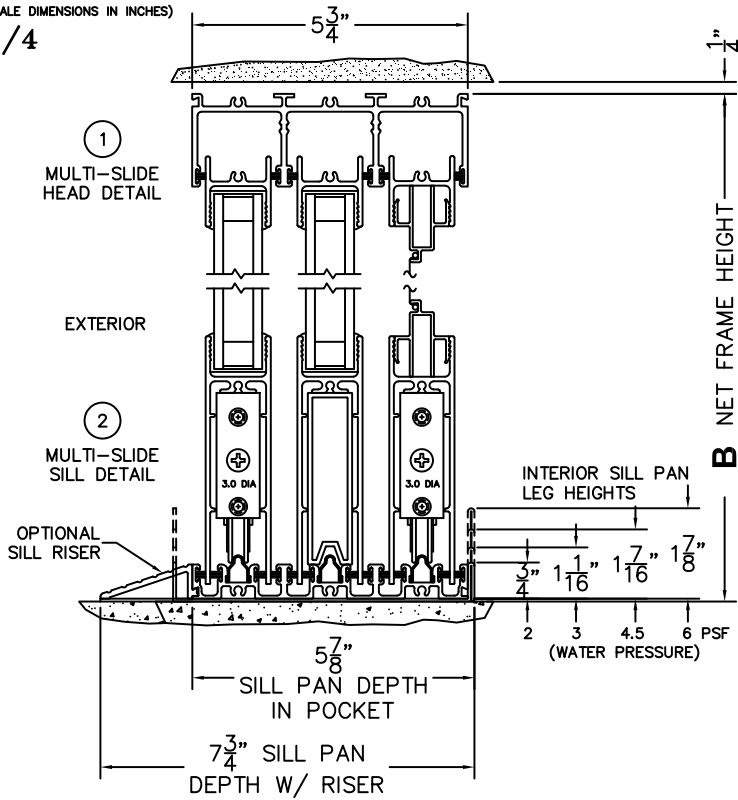

CALCULATED VALUES (FLEETWOOD SUPPLIED)

C(POCKET WIDTH)

D(NET FRAME WIDTH)

NOTES:

(USE RULER TO SCALE DIMENSIONS IN INCHES)

SCALE: 1/4

OXIXP DOOR SHOWN

3
FIXED JAMB

4
INTERLOCKERS

5
MEETING STILES

6
POCKET INTERLOCKERS

7
POCKET JAMB

*CAUTION: WHEN CONSTRUCTING POCKET NOTE THAT DAYLIGHT WIDTH